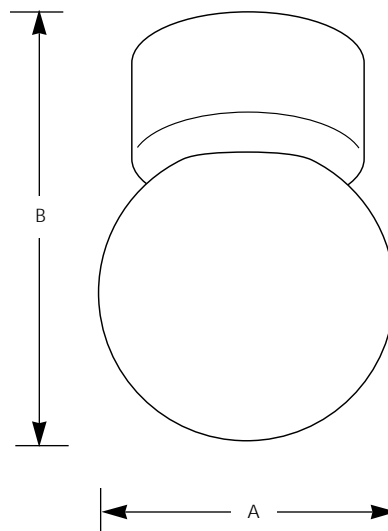

Type _____
 -30
 P3213

Catalog No.	Finish White	Lamping 1 (m) 60 w	Dimensions (Inches)	
			A	B
P3213	-30	1 (m) 60 w	6	8

Specifications:

General

- White polycarbonate canopy
- White 6" acrylic globe
- Globe screws into canopy