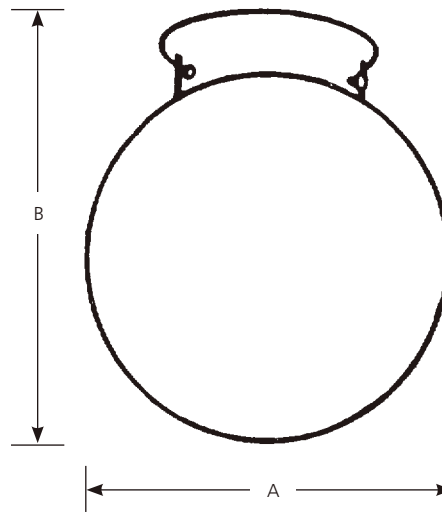

Incandescent

Glass Globes

Close-to-Ceiling

Type \_\_\_\_\_  
-30  
P3705

Catalog No.	Finish		Dimensions (Inches)	
	White	Lamping	A	B
P3705	-30	1 (m) 100w	8	9-1/2

**Specifications:**

General

- 8" white glass globe
- Globe held in place with three thumb screws
- White (-30) finish
- Steel construction

Progress Lighting  
701 Millennium Blvd.  
Greenville, South Carolina  
29607

www.progresslighting.com

Rev. 4/11

Incandescent

Glass Globes

Close-to-Ceiling

Type \_\_\_\_\_  
-30  
P3705

Catalog No.	Finish		Dimensions (Inches)	
	White	Lamping	A	B
P3705	-30	1 (m) 100w	8	9-1/2

**Specifications:**

General

- 8" white glass globe
- Globe held in place with three thumb screws
- White (-30) finish
- Steel construction

Electrical

- Medium base phenolic socket, pre-installed
- Pre-wired

Labeling

- UL-CUL listed

Mounting

- Ceiling mount
- Covers outlet box
- Mounting strap for outlet box included
- Top fitter diameter is 5"

Progress Lighting  
701 Millennium Blvd.  
Greenville, South Carolina  
29607