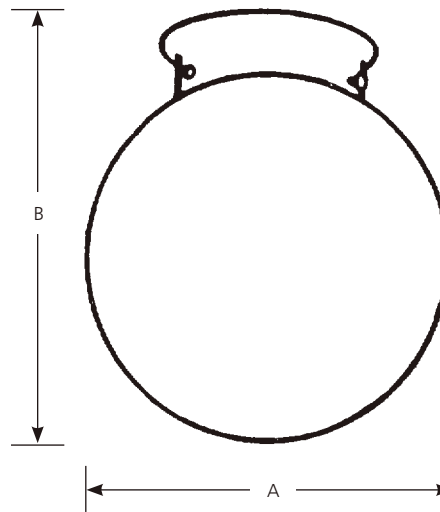

Incandescent

Glass Globes

Close-to-Ceiling

Type _____
-30
P3705

Catalog No.	Finish		Dimensions (Inches)	
	White	Lamping	A	B
P3705	-30	1 (m) 100w	8	9-1/2

Specifications:

General

- 8" white glass globe
- Globe held in place with three thumb screws
- White (-30) finish
- Steel construction

Progress Lighting
701 Millennium Blvd.
Greenville, South Carolina
29607

www.progresslighting.com

Rev. 4/11

Incandescent

Glass Globes

Close-to-Ceiling

Type _____
-30
P3705

Catalog No.	Finish		Dimensions (Inches)	
	White	Lamping	A	B
P3705	-30	1 (m) 100w	8	9-1/2

Specifications:

General

- 8" white glass globe
- Globe held in place with three thumb screws
- White (-30) finish
- Steel construction

Electrical

- Medium base phenolic socket, pre-installed
- Pre-wired

Labeling