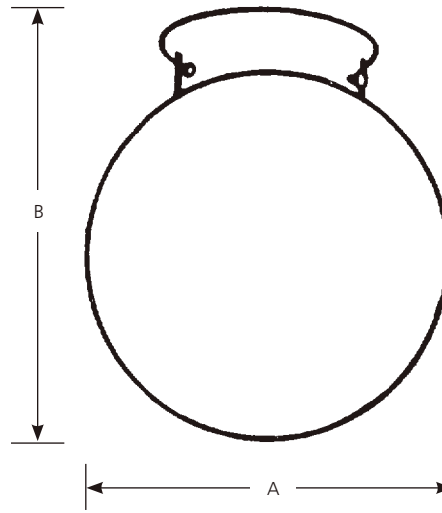

Incandescent

Glass Globes

Close-to-Ceiling

Type _____
-30
P3705

Catalog No.	Finish		Dimensions (Inches)	
	White	Lamping	A	B
P3705	-30	1 (m) 100w	8	9-1/2

Specifications:

General

- 8" white glass globe
- Globe held in place with three thumb screws
- White (-30) finish
- Steel construction

Electrical

- Medium base phenolic socket, pre-installed
- Pre-wired

Labeling

- UL-CUL listed

Mounting

- Ceiling mount
- Covers outlet box
- Mounting strap for outlet box included
- Top fitter diameter is 5"

Progress Lighting
701 Millennium Blvd.
Greenville, South Carolina
29607

www.progresslighting.com

Rev. 4/11

Incandescent

Glass Globes

Close-to-Ceiling

Type _____
-30
P3705

Catalog No.	Finish		Dimensions (Inches)	
	White	Lamping	A	B
P3705	-30	1 (m) 100w	8	9-1/2

Specifications:

General

- 8" white glass globe
- Globe held in place with three thumb screws
- White (-30) finish
- Steel construction

Electrical

- Medium base phenolic socket, pre-installed
- Pre-wired

Labeling