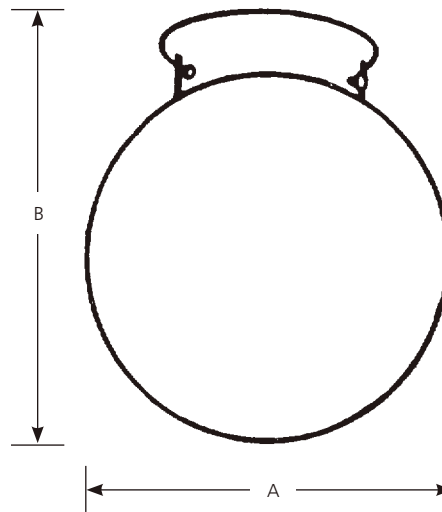

Incandescent

Glass Globes

Close-to-Ceiling

Type \_\_\_\_\_  
-30  
P3705

Catalog No.	Finish		Dimensions (Inches)	
	White	Lamping	A	B
P3705	-30	1 (m) 100w	8	9-1/2

**Specifications:**

General

- 8" white glass globe
- Globe held in place with three thumb screws
- White (-30) finish
- Steel construction

Electrical

- Medium base phenolic socket, pre-installed
- Pre-wired

Labeling

- UL-CUL listed

Mounting

- Ceiling mount
- Covers outlet box
- Mounting strap for outlet box included
- Top fitter diameter is 5"

Progress Lighting  
701 Millennium Blvd.  
Greenville, South Carolina  
29607

www.progresslighting.com

Rev. 4/11

Incandescent

Glass Globes

Close-to-Ceiling

Type \_\_\_\_\_  
-30  
P3705

Catalog No.	Finish		Dimensions (Inches)	
	White	Lamping	A	B
P3705	-30	1 (m) 100w	8	9-1/2

**Specifications:**

General

- 8" white glass globe
- Globe held in place with three thumb screws
- White (-30) finish
- Steel construction

Electrical

- Medium base phenolic socket, pre-installed
- Pre-wired