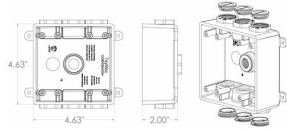

OUTLET BOXES

2 in. Deep with Lugs - Seven Threaded Outlets - 4-1/2 in. x 4-1/2 in.
N/A

D30

Catalog #: PDB77550GY

APPLICATIONS

For general use whenever weatherproof protection is required
N/A

PRODUCT FEATURES

- Durable high impact PVC construction
- Can be used with 1/2 in. or 3/4 in. conduit
- Includes 3/4 in. closure plugs and reducer bushings
- Includes gasket and mounting hardware
- Multi-lingual instructions in each package

CONFIGURATION

Number Of Outlets: 7
Gangs: 2

PRODUCT MEASUREMENTS

Depth: 2 in.
Outlet Size: 1/2 in. or 3/4 in.
Cubic Inches (cm3): 26.5(434.3)
Wt. Ea. (Lbs.): 0.733

PACKAGING

Package Type: Shrink
Std. Pkg.: 6
Product UPC-A Labeled: Yes
Weight (Lbs. Per/C): 73.30
Ship Carton Length (in.): 13.00
Ship Carton Width (in.): 6.13
Ship Carton Height (in.): 6.13
Ctn Weight (Lbs.): 4.40
Pallet Qty: 756.00
UPC Number: 092326130325
I2of5: 40092326130323