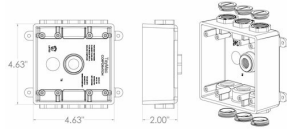

CONFIGURATION

Number Of Outlets: 7
Gangs: 2

PRODUCT MEASUREMENTS

Depth: 2 in.
Outlet Size: 1/2 in. or 3/4 in.
Cubic Inches (cm3): 26.5(434.3)
Wt. Ea. (Lbs.): 0.733

PACKAGING

Package Type: Shrink
Std. Pkg.: 6
Product UPC-A Labeled: Yes
Weight (Lbs. Per/C): 73.30
Ship Carton Length (in.): 13.00
Ship Carton Width (in.): 6.13
Ship Carton Height (in.): 6.13
Ctn Weight (Lbs.): 4.40
Pallet Qty: 756.00
UPC Number: 092326130325
I2of5: 40092326130323

OUTLET BOXES

2 in. Deep with Lugs - Seven Threaded Outlets - 4-1/2 in. x 4-1/2 in.
N/A

D30

Catalog #: PDB77550GY

APPLICATIONS

For general use whenever weatherproof protection is required
N/A

PRODUCT FEATURES