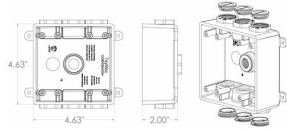

**OUTLET BOXES**

2 in. Deep with Lugs - Seven Threaded Outlets - 4-1/2 in. x 4-1/2 in.  
N/A

**D30**

Catalog #: PDB77550GY

**APPLICATIONS**

For general use whenever weatherproof protection is required  
N/A

**PRODUCT FEATURES**

- Durable high impact PVC construction
- Can be used with 1/2 in. or 3/4 in. conduit
- Includes 3/4 in. closure plugs and reducer bushings
- Includes gasket and mounting hardware
- Multi-lingual instructions in each package

**CONFIGURATION**

Number Of Outlets: 7  
Gangs: 2

**PRODUCT MEASUREMENTS**

Depth: 2 in.  
Outlet Size: 1/2 in. or 3/4 in.  
Cubic Inches (cm3): 26.5(434.3)  
Wt. Ea. (Lbs.): 0.733

**PACKAGING**

Package Type: Shrink  
Std. Pkg.: 6  
Product UPC-A Labeled: Yes  
Weight (Lbs. Per/C): 73.30  
Ship Carton Length (in.): 13.00  
Ship Carton Width (in.): 6.13  
Ship Carton Height (in.): 6.13  
Ctn Weight (Lbs.): 4.40  
Pallet Qty: 756.00  
UPC Number: 092326130325  
I2of5: 40092326130323