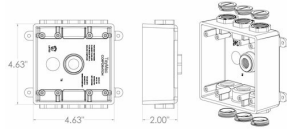

**CONFIGURATION**

Number Of Outlets: 7  
Gangs: 2

**PRODUCT MEASUREMENTS**

Depth: 2 in.  
Outlet Size: 1/2 in. or 3/4 in.  
Cubic Inches (cm3): 26.5(434.3)  
Wt. Ea. (Lbs.): 0.733

**PACKAGING**

Package Type: Shrink  
Std. Pkg.: 6  
Product UPC-A Labeled: Yes  
Weight (Lbs. Per/C): 73.30  
Ship Carton Length (in.): 13.00  
Ship Carton Width (in.): 6.13  
Ship Carton Height (in.): 6.13  
Ctn Weight (Lbs.): 4.40  
Pallet Qty: 756.00  
UPC Number: 092326130325  
I2of5: 40092326130323

**OUTLET BOXES**

2 in. Deep with Lugs - Seven Threaded Outlets - 4-1/2 in. x 4-1/2 in.  
N/A

D30

Catalog #: PDB77550GY

**APPLICATIONS**

For general use whenever weatherproof protection is required  
N/A

**PRODUCT FEATURES**