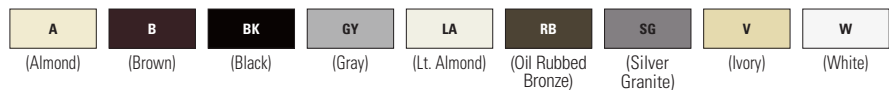

Color ordering information:

For ordering devices, include Catalog no. followed by the Color suffix: A (Almond), B (Brown), BK (Black), GY (Gray), LA (Light Almond), RB (Oil Rubbed Bronze), SG (Silver Granite), V (Ivory), W (White)

Sleek, smooth and
seamless wallplates

EATON

Powering Business Worldwide

Easy-to-install mid-size wallplates appear to float freely on the surface of the wall.

Features & benefits

- Mid-sized to cover wall imperfections and large wallboard openings
- Virtually unbreakable polycarbonate construction
- Available in toggle switch, duplex receptacle and decorator styles

Mid-size screwless wallplates

Catalog no.	Description	Color suffix
□ PJS26__	1-Gang decorator	A, B, BK, GY, LA, RB, SG, V, W
□ PJS262__	2-Gang decorator	A, B, BK, LA, RB, SG, V, W
□ PJS263__	3-Gang decorator	A, BK, LA, RB, SG, V, W
□ PJS264__	4-Gang decorator	A, BK, LA, V, W
□ PJS265__	5-Gang decorator	A, BK, LA, V, W
□ PJS266__	6-Gang decorator	A, BK, LA, V, W
□ PJS1__	1-Gang toggle	A, B, BK, LA, V, W
□ PJS2__	2-Gang toggle	A, B, BK, LA, V, W
□ PJS3__	3-Gang toggle	A, LA, V, W
□ PJS4__	4-Gang toggle	A, LA, V, W
□ PJS8__	1-Gang duplex	A, B, BK, LA, V, W