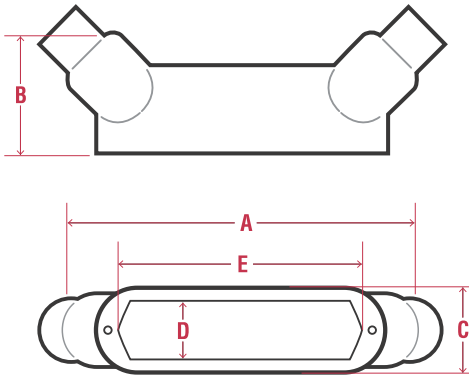

Conduit Bodies and Covers

Conduit Bodies – Mogul Technical Data

BUB

PIPE SIZE	FERROUS CATALOG #	NOMINAL WEIGHT	A	B	C	D	E	ALUMINUM CATALOG #
1"	PRBUB3	3.2	9.19	2.69	2.27	1.88	6	PRBUB3SA
1-1/4"	PRBUB4	4.0	9.31	3.19	2.27	1.88	6	PRBUB4SA
1-1/2"	PRBUB5	5.9	13.50	3.50	3.08	2.63	10	PRBUB5SA
2"	PRBUB6	7.8	13.50	4.13	3.08	2.63	10	PRBUB6SA
2-1/2"	PRBUB7	12.5	17.75	4.81	4.33	3.81	15	PRBUB7SA
3"	PRBUB8	17.0	17.88	5.63	4.33	3.81	15	PRBUB8SA
3-1/2"	PRBUB9	25.0	23.38	6.38	5.33	4.75	20	PRBUB9SA
4"	PRBUB10	28.0	23.25	6.81	5.33	4.75	20	PRBUB10SA

(cover sold separately)