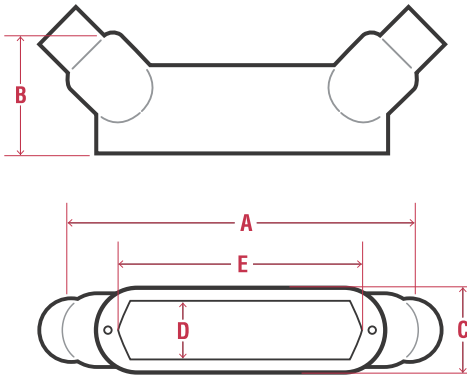

Conduit Bodies and Covers

Conduit Bodies – Mogul Technical Data

BUB

PIPE SIZE	FERROUS CATALOG #	NOMINAL WEIGHT	A	B	C	D	E	ALUMINUM CATALOG #
1"	PRBUB3	3.2	9.19	2.69	2.27	1.88	6	PRBUB3SA
1-1/4"	PRBUB4	4.0	9.31	3.19	2.27	1.88	6	PRBUB4SA
1-1/2"	PRBUB5	5.9	13.50	3.50	3.08	2.63	10	PRBUB5SA
2"	PRBUB6	7.8	13.50	4.13	3.08	2.63	10	PRBUB6SA
2-1/2"	PRBUB7	12.5	17.75	4.81	4.33	3.81	15	PRBUB7SA
3"	PRBUB8	17.0	17.88	5.63	4.33	3.81	15	PRBUB8SA
3-1/2"	PRBUB9	25.0	23.38	6.38	5.33	4.75	20	PRBUB9SA
4"	PRBUB10	28.0	23.25	6.81	5.33	4.75	20	PRBUB10SA

(cover sold separately)