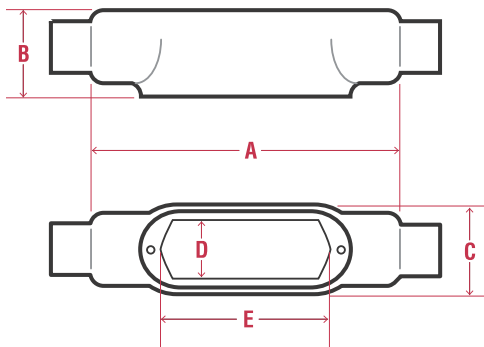

(cover sold separately)

BT

PIPE SIZE	FERROUS CATALOG #	NOMINAL WEIGHT	A	B	C	D	E	ALUMINUM CATALOG #
1"	PRBT3	3.2	9.56	1.92	3.24	1.88	6	PRBT3SA
1-1/4"	PRBT4	3.6	9.56	2.35	3.24	1.88	6	PRBT4SA
1-1/2"	PRBT5	7.5	13.75	2.60	4.14	2.63	10	PRBT5SA
2"	PRBT6	9.0	13.75	3.17	4.14	2.63	10	PRBT6SA
2-1/2"	PRBT7	15.0	18.38	3.67	5.67	3.81	15	PRBT7SA
3"	PRBT8	19.0	18.38	4.42	5.80	3.81	15	PRBT8SA
3-1/2"	PRBT9	29.0	23.75	4.92	6.96	4.75	20	PRBT9SA
4"	PRBT10	32.0	23.75	5.42	6.96	4.75	20	PRBT10SA

Features:

- 40 mil gray PVC exterior coating
- 2 mil red urethane interior coating
- 8 trade sizes from 1" through 4"
- Sealing sleeves on all conduit openings
- Molded-in seal between bodies and covers
- Large cover openings provide ample room

Standards:

Steel and Aluminum

- UL 514A, 514D (E231035)
- CSA C22.2 No. 18, CSA C22.2 No. 42

Conduit Bodies – Mogul Technical Data

BC

PIPE SIZE	FERROUS CATALOG #	NOMINAL WEIGHT	A	B	C	D	E	ALUMINUM CATALOG #
1"	PRBC3	3.2	9.56	1.92	2.27	1.88	6	PRBC3SA
1-1/4"	PRBC4	4.2	9.56	2.35	2.27	1.88	6	PRBC4SA
1-1/2"	PRBC5	6.0	13.75	2.60	3.08	2.63	10	PRBC5SA
2"	PRBC6	7.0	13.75	3.17	3.08	2.63	10	PRBC6SA
2-1/2"	PRBC7	13.8	18.38	3.67	4.33	3.81	15	PRBC7SA
3"	PRBC8	17.5	18.38	4.42	4.33	3.81	15	PRBC8SA
3-1/2"	PRBC9	25.0	23.75	4.92	5.33	4.75	20	PRBC9SA
4"	PRBC10	28.0	23.75	5.42	5.33	4.75	20	PRBC10SA