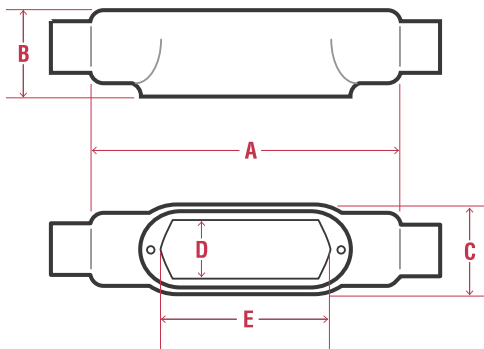

Conduit Bodies – Mogul Technical Data

BC

PIPE SIZE	FERROUS CATALOG #	NOMINAL WEIGHT	A	B	C	D	E	ALUMINUM CATALOG #
1"	PRBC3	3.2	9.56	1.92	2.27	1.88	6	PRBC3SA
1-1/4"	PRBC4	4.2	9.56	2.35	2.27	1.88	6	PRBC4SA
1-1/2"	PRBC5	6.0	13.75	2.60	3.08	2.63	10	PRBC5SA
2"	PRBC6	7.0	13.75	3.17	3.08	2.63	10	PRBC6SA
2-1/2"	PRBC7	13.8	18.38	3.67	4.33	3.81	15	PRBC7SA
3"	PRBC8	17.5	18.38	4.42	4.33	3.81	15	PRBC8SA
3-1/2"	PRBC9	25.0	23.75	4.92	5.33	4.75	20	PRBC9SA
4"	PRBC10	28.0	23.75	5.42	5.33	4.75	20	PRBC10SA

(cover sold separately)