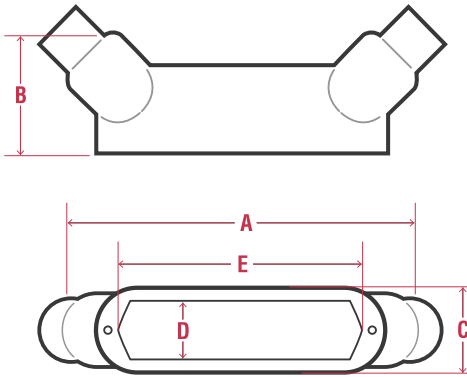

Features:

- 40 mil gray PVC exterior coating
- 2 mil red urethane interior coating
- 8 trade sizes from 1" through 4"
- Sealing sleeves on all conduit openings
- Molded-in seal between bodies and covers
- Large cover openings provide ample room

Standards:

Steel and Aluminum

- UL 514A, 514D (E231035)
- CSA C22.2 No. 18, CSA C22.2 No. 42

Conduit Bodies – Mogul Technical Data

BC

PIPE SIZE	FERROUS CATALOG #	NOMINAL WEIGHT	A	B	C	D	E	ALUMINUM CATALOG #
1"	PRBC3	3.2	9.56	1.92	2.27	1.88	6	PRBC3SA
1-1/4"	PRBC4	4.2	9.56	2.35	2.27	1.88	6	PRBC4SA
1-1/2"	PRBC5	6.0	13.75	2.60	3.08	2.63	10	PRBC5SA
2"	PRBC6	7.0	13.75	3.17	3.08	2.63	10	PRBC6SA
2-1/2"	PRBC7	13.8	18.38	3.67	4.33	3.81	15	PRBC7SA
3"	PRBC8	17.5	18.38	4.42	4.33	3.81	15	PRBC8SA
3-1/2"	PRBC9	25.0	23.75	4.92	5.33	4.75	20	PRBC9SA
4"	PRBC10	28.0	23.75	5.42	5.33	4.75	20	PRBC10SA

(cover sold separately)

Conduit Bodies and Covers

Conduit Bodies – Mogul Technical Data

BUB

PIPE SIZE	FERROUS CATALOG #	NOMINAL WEIGHT	A	B	C	D	E	ALUMINUM CATALOG #
1"	PRBUB3	3.2	9.19	2.69	2.27	1.88	6	PRBUB3SA
1-1/4"	PRBUB4	4.0	9.31	3.19	2.27	1.88	6	PRBUB4SA
1-1/2"	PRBUB5	5.9	13.50	3.50	3.08	2.63	10	PRBUB5SA
2"	PRBUB6	7.8	13.50	4.13	3.08	2.63	10	PRBUB6SA
2-1/2"	PRBUB7	12.5	17.75	4.81	4.33	3.81	15	PRBUB7SA
3"	PRBUB8	17.0	17.88	5.63	4.33	3.81	15	PRBUB8SA
3-1/2"	PRBUB9	25.0	23.38	6.38	5.33	4.75	20	PRBUB9SA
4"	PRBUB10	28.0	23.25	6.81	5.33	4.75	20	PRBUB10SA

(cover sold separately)

BLB

PIPE SIZE	FERROUS CATALOG #	NOMINAL WEIGHT	A	B	C	D	E	ALUMINUM CATALOG #
1"	PRBLB3	3.2	8.63	2.84	2.27	1.88	6	PRBLB3SA
1-1/4"	PRBLB4	4.2	8.63	3.28	2.27	1.88	6	PRBLB4SA
1-1/2"	PRBLB5	6.0	12.73	3.63	3.08	2.63	10	PRBLB5SA
2"	PRBLB6	7.0	12.73	4.19	3.08	2.63	10	PRBLB6SA
2-1/2"	PRBLB7	13.8	16.95	5.09	4.33	3.81	15	PRBLB7SA
3"	PRBLB8	17.5	16.95	5.84	4.33	3.81	15	PRBLB8SA
3-1/2"	PRBLB9	25.0	22.17	6.50	5.33	4.75	20	PRBLB9SA
4"	PRBLB10	28.0	22.17	7.00	5.33	4.75	20	PRBLB10SA