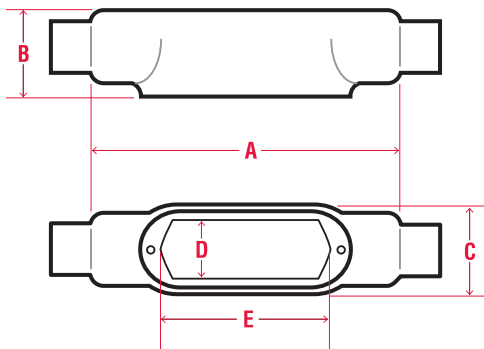

Features:

- 40 mil gray PVC exterior coating
- 2 mil red urethane interior coating
- 8 trade sizes from 1" through 4"
- Sealing sleeves on all conduit openings
- Molded-in seal between bodies and covers
- Large cover openings provide ample room

Standards:

Steel and Aluminum

- UL 514A, 514D (E231035)
- CSA C22.2 No. 18, CSA C22.2 No. 42

Conduit Bodies – Mogul Technical Data

BC

PIPE SIZE	FERROUS CATALOG #	NOMINAL WEIGHT	A	B	C	D	E	ALUMINUM CATALOG #
1"	PRBC3	3.2	9.56	1.92	2.27	1.88	6	PRBC3SA
1-1/4"	PRBC4	4.2	9.56	2.35	2.27	1.88	6	PRBC4SA
1-1/2"	PRBC5	6.0	13.75	2.60	3.08	2.63	10	PRBC5SA
2"	PRBC6	7.0	13.75	3.17	3.08	2.63	10	PRBC6SA
2-1/2"	PRBC7	13.8	18.38	3.67	4.33	3.81	15	PRBC7SA
3"	PRBC8	17.5	18.38	4.42	4.33	3.81	15	PRBC8SA
3-1/2"	PRBC9	25.0	23.75	4.92	5.33	4.75	20	PRBC9SA
4"	PRBC10	28.0	23.75	5.42	5.33	4.75	20	PRBC10SA

(cover sold separately)

Conduit Bodies and Covers

Conduit Bodies – Mogul Technical Data

BUB

PIPE SIZE	FERROUS CATALOG #	NOMINAL WEIGHT	A	B	C	D	E	ALUMINUM CATALOG #
1"	PRBUB3	3.2	9.19	2.69	2.27	1.88	6	PRBUB3SA
1-1/4"	PRBUB4	4.0	9.31	3.19	2.27	1.88	6	PRBUB4SA
1-1/2"	PRBUB5	5.9	13.50	3.50	3.08	2.63	10	PRBUB5SA
2"	PRBUB6	7.8	13.50	4.13	3.08	2.63	10	PRBUB6SA
2-1/2"	PRBUB7	12.5	17.75	4.81	4.33	3.81	15	PRBUB7SA
3"	PRBUB8	17.0	17.88	5.63	4.33	3.81	15	PRBUB8SA
3-1/2"	PRBUB9	25.0	23.38	6.38	5.33	4.75	20	PRBUB9SA
4"	PRBUB10	28.0	23.25	6.81	5.33	4.75	20	PRBUB10SA