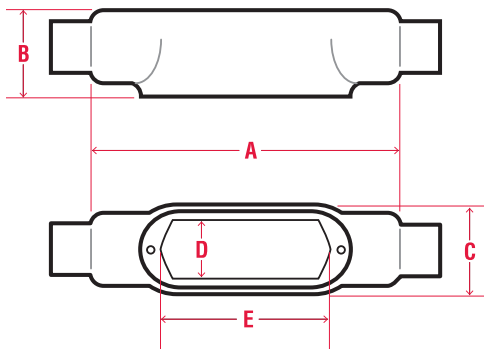

(cover sold separately)

BT

PIPE SIZE	FERROUS CATALOG #	NOMINAL WEIGHT	A	B	C	D	E	ALUMINUM CATALOG #
1"	PRBT3	3.2	9.56	1.92	3.24	1.88	6	PRBT3SA
1-1/4"	PRBT4	3.6	9.56	2.35	3.24	1.88	6	PRBT4SA
1-1/2"	PRBT5	7.5	13.75	2.60	4.14	2.63	10	PRBT5SA
2"	PRBT6	9.0	13.75	3.17	4.14	2.63	10	PRBT6SA
2-1/2"	PRBT7	15.0	18.38	3.67	5.67	3.81	15	PRBT7SA
3"	PRBT8	19.0	18.38	4.42	5.80	3.81	15	PRBT8SA
3-1/2"	PRBT9	29.0	23.75	4.92	6.96	4.75	20	PRBT9SA
4"	PRBT10	32.0	23.75	5.42	6.96	4.75	20	PRBT10SA

Features:

- 40 mil gray PVC exterior coating
- 2 mil red urethane interior coating
- 8 trade sizes from 1" through 4"
- Sealing sleeves on all conduit openings
- Molded-in seal between bodies and covers
- Large cover openings provide ample room

Standards:

Steel and Aluminum

- UL 514A, 514D (E231035)
- CSA C22.2 No. 18, CSA C22.2 No. 42

Conduit Bodies – Mogul Technical Data

BC

PIPE SIZE	FERROUS CATALOG #	NOMINAL WEIGHT	A	B	C	D	E	ALUMINUM CATALOG #
1"	PRBC3	3.2	9.56	1.92	2.27	1.88	6	PRBC3SA
1-1/4"	PRBC4	4.2	9.56	2.35	2.27	1.88	6	PRBC4SA
1-1/2"	PRBC5	6.0	13.75	2.60	3.08	2.63	10	PRBC5SA
2"	PRBC6	7.0	13.75	3.17	3.08	2.63	10	PRBC6SA
2-1/2"	PRBC7	13.8	18.38	3.67	4.33	3.81	15	PRBC7SA
3"	PRBC8	17.5	18.38	4.42	4.33	3.81	15	PRBC8SA
3-1/2"	PRBC9	25.0	23.75	4.92	5.33	4.75	20	PRBC9SA
4"	PRBC10	28.0	23.75	5.42	5.33	4.75	20	PRBC10SA