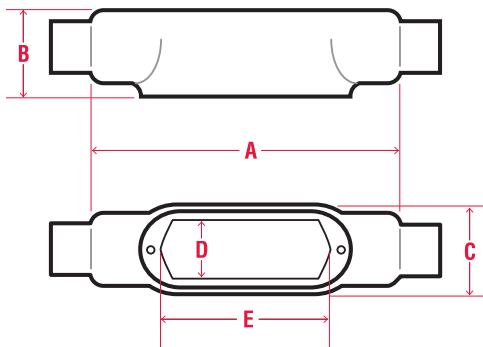

Conduit Bodies – Mogul Technical Data

BC

PIPE SIZE	FERROUS CATALOG #	NOMINAL WEIGHT	A	B	C	D	E	ALUMINUM CATALOG #
1"	PRBC3	3.2	9.56	1.92	2.27	1.88	6	PRBC3SA
1-1/4"	PRBC4	4.2	9.56	2.35	2.27	1.88	6	PRBC4SA
1-1/2"	PRBC5	6.0	13.75	2.60	3.08	2.63	10	PRBC5SA
2"	PRBC6	7.0	13.75	3.17	3.08	2.63	10	PRBC6SA
2-1/2"	PRBC7	13.8	18.38	3.67	4.33	3.81	15	PRBC7SA
3"	PRBC8	17.5	18.38	4.42	4.33	3.81	15	PRBC8SA
3-1/2"	PRBC9	25.0	23.75	4.92	5.33	4.75	20	PRBC9SA
4"	PRBC10	28.0	23.75	5.42	5.33	4.75	20	PRBC10SA

(cover sold separately)