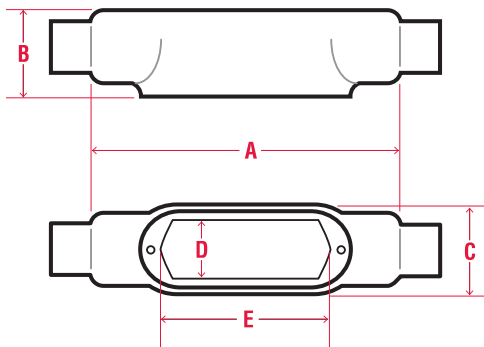

Features:

- 40 mil gray PVC exterior coating
- 2 mil red urethane interior coating
- 8 trade sizes from 1" through 4"
- Sealing sleeves on all conduit openings
- Molded-in seal between bodies and covers
- Large cover openings provide ample room

Standards:

Steel and Aluminum

- UL 514A, 514D (E231035)
- CSA C22.2 No. 18, CSA C22.2 No. 42

Conduit Bodies – Mogul Technical Data

BC

PIPE SIZE	FERROUS CATALOG #	NOMINAL WEIGHT	A	B	C	D	E	ALUMINUM CATALOG #
1"	PRBC3	3.2	9.56	1.92	2.27	1.88	6	PRBC3SA
1-1/4"	PRBC4	4.2	9.56	2.35	2.27	1.88	6	PRBC4SA
1-1/2"	PRBC5	6.0	13.75	2.60	3.08	2.63	10	PRBC5SA
2"	PRBC6	7.0	13.75	3.17	3.08	2.63	10	PRBC6SA
2-1/2"	PRBC7	13.8	18.38	3.67	4.33	3.81	15	PRBC7SA
3"	PRBC8	17.5	18.38	4.42	4.33	3.81	15	PRBC8SA
3-1/2"	PRBC9	25.0	23.75	4.92	5.33	4.75	20	PRBC9SA
4"	PRBC10	28.0	23.75	5.42	5.33	4.75	20	PRBC10SA

(cover sold separately)

Conduit Bodies and Covers

Conduit Bodies – Mogul Technical Data

BUB

PIPE SIZE	FERROUS CATALOG #	NOMINAL WEIGHT	A	B	C	D	E	ALUMINUM CATALOG #
1"	PRBUB3	3.2	9.19	2.69	2.27	1.88	6	PRBUB3SA
1-1/4"	PRBUB4	4.0	9.31	3.19	2.27	1.88	6	PRBUB4SA
1-1/2"	PRBUB5	5.9	13.50	3.50	3.08	2.63	10	PRBUB5SA
2"	PRBUB6	7.8	13.50	4.13	3.08	2.63	10	PRBUB6SA
2-1/2"	PRBUB7	12.5	17.75	4.81	4.33	3.81	15	PRBUB7SA
3"	PRBUB8	17.0	17.88	5.63	4.33	3.81	15	PRBUB8SA
3-1/2"	PRBUB9	25.0	23.38	6.38	5.33	4.75	20	PRBUB9SA
4"	PRBUB10	28.0	23.25	6.81	5.33	4.75	20	PRBUB10SA

(cover sold separately)

BT

PIPE SIZE	FERROUS CATALOG #	NOMINAL WEIGHT	A	B	C	D	E	ALUMINUM CATALOG #
1"	PRBT3	3.2	9.56	1.92	3.24	1.88	6	PRBT3SA
1-1/4"	PRBT4	3.6	9.56	2.35	3.24	1.88	6	PRBT4SA
1-1/2"	PRBT5	7.5	13.75	2.60	4.14	2.63	10	PRBT5SA
2"	PRBT6	9.0	13.75	3.17	4.14	2.63	10	PRBT6SA
2-1/2"	PRBT7	15.0	18.38	3.67	5.67	3.81	15	PRBT7SA
3"	PRBT8	19.0	18.38	4.42	5.80	3.81	15	PRBT8SA
3-1/2"	PRBT9	29.0	23.75	4.92	6.96	4.75	20	PRBT9SA
4"	PRBT10	32.0	23.75	5.42	6.96	4.75	20	PRBT10SA