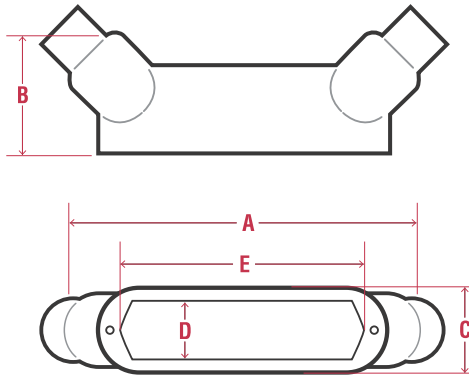

Conduit Bodies and Covers

Conduit Bodies – Mogul Technical Data

BUB

PIPE SIZE	FERROUS CATALOG #	NOMINAL WEIGHT	A	B	C	D	E	ALUMINUM CATALOG #
1"	PRBUB3	3.2	9.19	2.69	2.27	1.88	6	PRBUB3SA
1-1/4"	PRBUB4	4.0	9.31	3.19	2.27	1.88	6	PRBUB4SA
1-1/2"	PRBUB5	5.9	13.50	3.50	3.08	2.63	10	PRBUB5SA
2"	PRBUB6	7.8	13.50	4.13	3.08	2.63	10	PRBUB6SA
2-1/2"	PRBUB7	12.5	17.75	4.81	4.33	3.81	15	PRBUB7SA
3"	PRBUB8	17.0	17.88	5.63	4.33	3.81	15	PRBUB8SA
3-1/2"	PRBUB9	25.0	23.38	6.38	5.33	4.75	20	PRBUB9SA
4"	PRBUB10	28.0	23.25	6.81	5.33	4.75	20	PRBUB10SA

(cover sold separately)