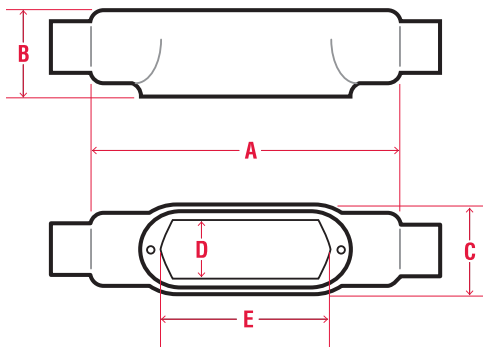

(cover sold separately)

BT

PIPE SIZE	FERROUS CATALOG #	NOMINAL WEIGHT	A	B	C	D	E	ALUMINUM CATALOG #
1"	PRBT3	3.2	9.56	1.92	3.24	1.88	6	PRBT3SA
1-1/4"	PRBT4	3.6	9.56	2.35	3.24	1.88	6	PRBT4SA
1-1/2"	PRBT5	7.5	13.75	2.60	4.14	2.63	10	PRBT5SA
2"	PRBT6	9.0	13.75	3.17	4.14	2.63	10	PRBT6SA
2-1/2"	PRBT7	15.0	18.38	3.67	5.67	3.81	15	PRBT7SA
3"	PRBT8	19.0	18.38	4.42	5.80	3.81	15	PRBT8SA
3-1/2"	PRBT9	29.0	23.75	4.92	6.96	4.75	20	PRBT9SA
4"	PRBT10	32.0	23.75	5.42	6.96	4.75	20	PRBT10SA

Features:

- 40 mil gray PVC exterior coating
- 2 mil red urethane interior coating
- 8 trade sizes from 1" through 4"
- Sealing sleeves on all conduit openings
- Molded-in seal between bodies and covers
- Large cover openings provide ample room

Standards:

Steel and Aluminum

- UL 514A, 514D (E231035)
- CSA C22.2 No. 18, CSA C22.2 No. 42

Conduit Bodies – Mogul Technical Data

BC

PIPE SIZE	FERROUS CATALOG #	NOMINAL WEIGHT	A	B	C	D	E	ALUMINUM CATALOG #
1"	PRBC3	3.2	9.56	1.92	2.27	1.88	6	PRBC3SA
1-1/4"	PRBC4	4.2	9.56	2.35	2.27	1.88	6	PRBC4SA
1-1/2"	PRBC5	6.0	13.75	2.60	3.08	2.63	10	PRBC5SA
2"	PRBC6	7.0	13.75	3.17	3.08	2.63	10	PRBC6SA
2-1/2"	PRBC7	13.8	18.38	3.67	4.33	3.81	15	PRBC7SA
3"	PRBC8	17.5	18.38	4.42	4.33	3.81	15	PRBC8SA
3-1/2"	PRBC9	25.0	23.75	4.92	5.33	4.75	20	PRBC9SA
4"	PRBC10	28.0	23.75	5.42	5.33	4.75	20	PRBC10SA