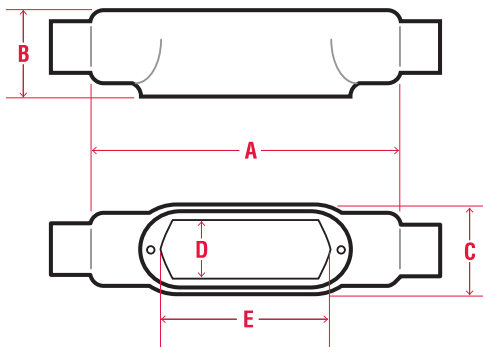

Features:

- 40 mil gray PVC exterior coating
- 2 mil red urethane interior coating
- 8 trade sizes from 1" through 4"
- Sealing sleeves on all conduit openings
- Molded-in seal between bodies and covers
- Large cover openings provide ample room

Standards:

Steel and Aluminum

- UL 514A, 514D (E231035)
- CSA C22.2 No. 18, CSA C22.2 No. 42

Conduit Bodies – Mogul Technical Data

BC

PIPE SIZE	FERROUS CATALOG #	NOMINAL WEIGHT	A	B	C	D	E	ALUMINUM CATALOG #
1"	PRBC3	3.2	9.56	1.92	2.27	1.88	6	PRBC3SA
1-1/4"	PRBC4	4.2	9.56	2.35	2.27	1.88	6	PRBC4SA
1-1/2"	PRBC5	6.0	13.75	2.60	3.08	2.63	10	PRBC5SA
2"	PRBC6	7.0	13.75	3.17	3.08	2.63	10	PRBC6SA
2-1/2"	PRBC7	13.8	18.38	3.67	4.33	3.81	15	PRBC7SA
3"	PRBC8	17.5	18.38	4.42	4.33	3.81	15	PRBC8SA
3-1/2"	PRBC9	25.0	23.75	4.92	5.33	4.75	20	PRBC9SA
4"	PRBC10	28.0	23.75	5.42	5.33	4.75	20	PRBC10SA

(cover sold separately)

Conduit Bodies and Covers

Conduit Bodies – Mogul Technical Data

BUB

PIPE SIZE	FERROUS CATALOG #	NOMINAL WEIGHT	A	B	C	D	E	ALUMINUM CATALOG #
1"	PRBUB3	3.2	9.19	2.69	2.27	1.88	6	PRBUB3SA
1-1/4"	PRBUB4	4.0	9.31	3.19	2.27	1.88	6	PRBUB4SA
1-1/2"	PRBUB5	5.9	13.50	3.50	3.08	2.63	10	PRBUB5SA
2"	PRBUB6	7.8	13.50	4.13	3.08	2.63	10	PRBUB6SA
2-1/2"	PRBUB7	12.5	17.75	4.81	4.33	3.81	15	PRBUB7SA
3"	PRBUB8	17.0	17.88	5.63	4.33	3.81	15	PRBUB8SA
3-1/2"	PRBUB9	25.0	23.38	6.38	5.33	4.75	20	PRBUB9SA
4"	PRBUB10	28.0	23.25	6.81	5.33	4.75	20	PRBUB10SA