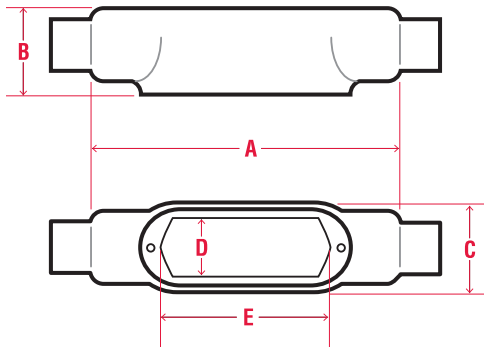

(cover sold separately)

BT

PIPE SIZE	FERROUS CATALOG #	NOMINAL WEIGHT	A	B	C	D	E	ALUMINUM CATALOG #
1"	PRBT3	3.2	9.56	1.92	3.24	1.88	6	PRBT3SA
1-1/4"	PRBT4	3.6	9.56	2.35	3.24	1.88	6	PRBT4SA
1-1/2"	PRBT5	7.5	13.75	2.60	4.14	2.63	10	PRBT5SA
2"	PRBT6	9.0	13.75	3.17	4.14	2.63	10	PRBT6SA
2-1/2"	PRBT7	15.0	18.38	3.67	5.67	3.81	15	PRBT7SA
3"	PRBT8	19.0	18.38	4.42	5.80	3.81	15	PRBT8SA
3-1/2"	PRBT9	29.0	23.75	4.92	6.96	4.75	20	PRBT9SA
4"	PRBT10	32.0	23.75	5.42	6.96	4.75	20	PRBT10SA

Features:

- 40 mil gray PVC exterior coating
- 2 mil red urethane interior coating
- 8 trade sizes from 1" through 4"
- Sealing sleeves on all conduit openings
- Molded-in seal between bodies and covers
- Large cover openings provide ample room

Standards:

Steel and Aluminum

- UL 514A, 514D (E231035)
- CSA C22.2 No. 18, CSA C22.2 No. 42

Conduit Bodies – Mogul Technical Data

BC

PIPE SIZE	FERROUS CATALOG #	NOMINAL WEIGHT	A	B	C	D	E	ALUMINUM CATALOG #
1"	PRBC3	3.2	9.56	1.92	2.27	1.88	6	PRBC3SA
1-1/4"	PRBC4	4.2	9.56	2.35	2.27	1.88	6	PRBC4SA
1-1/2"	PRBC5	6.0	13.75	2.60	3.08	2.63	10	PRBC5SA
2"	PRBC6	7.0	13.75	3.17	3.08	2.63	10	PRBC6SA
2-1/2"	PRBC7	13.8	18.38	3.67	4.33	3.81	15	PRBC7SA
3"	PRBC8	17.5	18.38	4.42	4.33	3.81	15	PRBC8SA
3-1/2"	PRBC9	25.0	23.75	4.92	5.33	4.75	20	PRBC9SA
4"	PRBC10	28.0	23.75	5.42	5.33	4.75	20	PRBC10SA