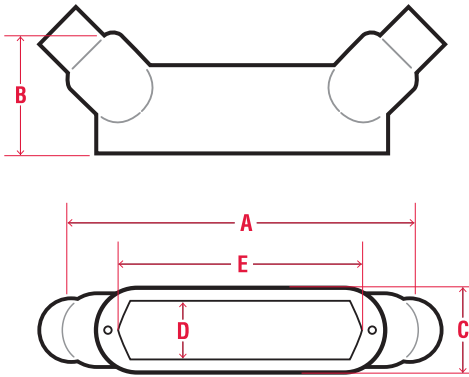

Features:

- 40 mil gray PVC exterior coating
- 2 mil red urethane interior coating
- 8 trade sizes from 1" through 4"
- Sealing sleeves on all conduit openings
- Molded-in seal between bodies and covers
- Large cover openings provide ample room

Standards:

Steel and Aluminum

- UL 514A, 514D (E231035)
- CSA C22.2 No. 18, CSA C22.2 No. 42

Conduit Bodies – Mogul Technical Data

BC

PIPE SIZE	FERROUS CATALOG #	NOMINAL WEIGHT	A	B	C	D	E	ALUMINUM CATALOG #
1"	PRBC3	3.2	9.56	1.92	2.27	1.88	6	PRBC3SA
1-1/4"	PRBC4	4.2	9.56	2.35	2.27	1.88	6	PRBC4SA
1-1/2"	PRBC5	6.0	13.75	2.60	3.08	2.63	10	PRBC5SA
2"	PRBC6	7.0	13.75	3.17	3.08	2.63	10	PRBC6SA
2-1/2"	PRBC7	13.8	18.38	3.67	4.33	3.81	15	PRBC7SA
3"	PRBC8	17.5	18.38	4.42	4.33	3.81	15	PRBC8SA
3-1/2"	PRBC9	25.0	23.75	4.92	5.33	4.75	20	PRBC9SA
4"	PRBC10	28.0	23.75	5.42	5.33	4.75	20	PRBC10SA

(cover sold separately)

Conduit Bodies and Covers

Conduit Bodies – Mogul Technical Data

BUB

PIPE SIZE	FERROUS CATALOG #	NOMINAL WEIGHT	A	B	C	D	E	ALUMINUM CATALOG #
1"	PRBUB3	3.2	9.19	2.69	2.27	1.88	6	PRBUB3SA
1-1/4"	PRBUB4	4.0	9.31	3.19	2.27	1.88	6	PRBUB4SA
1-1/2"	PRBUB5	5.9	13.50	3.50	3.08	2.63	10	PRBUB5SA
2"	PRBUB6	7.8	13.50	4.13	3.08	2.63	10	PRBUB6SA
2-1/2"	PRBUB7	12.5	17.75	4.81	4.33	3.81	15	PRBUB7SA
3"	PRBUB8	17.0	17.88	5.63	4.33	3.81	15	PRBUB8SA
3-1/2"	PRBUB9	25.0	23.38	6.38	5.33	4.75	20	PRBUB9SA
4"	PRBUB10	28.0	23.25	6.81	5.33	4.75	20	PRBUB10SA

(cover sold separately)

BLB

PIPE SIZE	FERROUS CATALOG #	NOMINAL WEIGHT	A	B	C	D	E	ALUMINUM CATALOG #
1"	PRBLB3	3.2	8.63	2.84	2.27	1.88	6	PRBLB3SA
1-1/4"	PRBLB4	4.2	8.63	3.28	2.27	1.88	6	PRBLB4SA
1-1/2"	PRBLB5	6.0	12.73	3.63	3.08	2.63	10	PRBLB5SA
2"	PRBLB6	7.0	12.73	4.19	3.08	2.63	10	PRBLB6SA
2-1/2"	PRBLB7	13.8	16.95	5.09	4.33	3.81	15	PRBLB7SA
3"	PRBLB8	17.5	16.95	5.84	4.33	3.81	15	PRBLB8SA
3-1/2"	PRBLB9	25.0	22.17	6.50	5.33	4.75	20	PRBLB9SA
4"	PRBLB10	28.0	22.17	7.00	5.33	4.75	20	PRBLB10SA