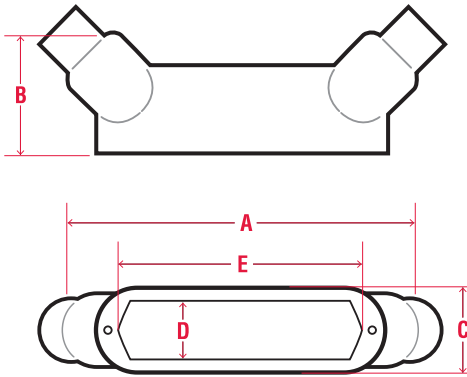

Standards:

Steel and Aluminum

- UL 514A, 514D (E231035)
- CSA C22.2 No. 18, CSA C22.2 No. 42

Conduit Bodies – Mogul Technical Data

BC

| PIPE SIZE | FERROUS CATALOG # | NOMINAL WEIGHT | A | B | C | D | E | ALUMINUM CATALOG # |
|-----------|-------------------|----------------|-------|------|------|------|----|--------------------|
| 1" | PRBC3 | 3.2 | 9.56 | 1.92 | 2.27 | 1.88 | 6 | PRBC3SA |
| 1-1/4" | PRBC4 | 4.2 | 9.56 | 2.35 | 2.27 | 1.88 | 6 | PRBC4SA |
| 1-1/2" | PRBC5 | 6.0 | 13.75 | 2.60 | 3.08 | 2.63 | 10 | PRBC5SA |
| 2" | PRBC6 | 7.0 | 13.75 | 3.17 | 3.08 | 2.63 | 10 | PRBC6SA |
| 2-1/2" | PRBC7 | 13.8 | 18.38 | 3.67 | 4.33 | 3.81 | 15 | PRBC7SA |
| 3" | PRBC8 | 17.5 | 18.38 | 4.42 | 4.33 | 3.81 | 15 | PRBC8SA |
| 3-1/2" | PRBC9 | 25.0 | 23.75 | 4.92 | 5.33 | 4.75 | 20 | PRBC9SA |
| 4" | PRBC10 | 28.0 | 23.75 | 5.42 | 5.33 | 4.75 | 20 | PRBC10SA |

(cover sold separately)

Conduit Bodies and Covers

Conduit Bodies – Mogul Technical Data

BUB

| PIPE SIZE | FERROUS CATALOG # | NOMINAL WEIGHT | A | B | C | D | E | ALUMINUM CATALOG # |
|-----------|-------------------|----------------|-------|------|------|------|----|--------------------|
| 1" | PRBUB3 | 3.2 | 9.19 | 2.69 | 2.27 | 1.88 | 6 | PRBUB3SA |
| 1-1/4" | PRBUB4 | 4.0 | 9.31 | 3.19 | 2.27 | 1.88 | 6 | PRBUB4SA |
| 1-1/2" | PRBUB5 | 5.9 | 13.50 | 3.50 | 3.08 | 2.63 | 10 | PRBUB5SA |
| 2" | PRBUB6 | 7.8 | 13.50 | 4.13 | 3.08 | 2.63 | 10 | PRBUB6SA |
| 2-1/2" | PRBUB7 | 12.5 | 17.75 | 4.81 | 4.33 | 3.81 | 15 | PRBUB7SA |
| 3" | PRBUB8 | 17.0 | 17.88 | 5.63 | 4.33 | 3.81 | 15 | PRBUB8SA |
| 3-1/2" | PRBUB9 | 25.0 | 23.38 | 6.38 | 5.33 | 4.75 | 20 | PRBUB9SA |
| 4" | PRBUB10 | 28.0 | 23.25 | 6.81 | 5.33 | 4.75 | 20 | PRBUB10SA |