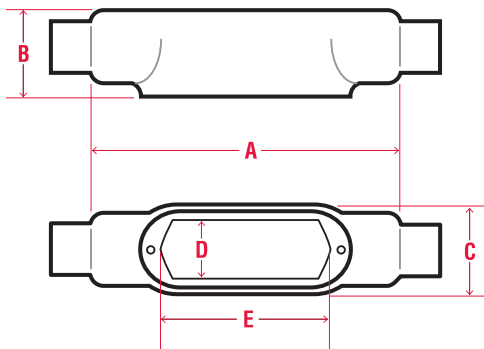

Features:

- 40 mil gray PVC exterior coating
- 2 mil red urethane interior coating
- 8 trade sizes from 1" through 4"
- Sealing sleeves on all conduit openings
- Molded-in seal between bodies and covers
- Large cover openings provide ample room

Standards:

Steel and Aluminum

- UL 514A, 514D (E231035)
- CSA C22.2 No. 18, CSA C22.2 No. 42

Conduit Bodies – Mogul Technical Data

BC

| PIPE SIZE | FERROUS CATALOG # | NOMINAL WEIGHT | A | B | C | D | E | ALUMINUM CATALOG # |
|-----------|-------------------|----------------|-------|------|------|------|----|--------------------|
| 1" | PRBC3 | 3.2 | 9.56 | 1.92 | 2.27 | 1.88 | 6 | PRBC3SA |
| 1-1/4" | PRBC4 | 4.2 | 9.56 | 2.35 | 2.27 | 1.88 | 6 | PRBC4SA |
| 1-1/2" | PRBC5 | 6.0 | 13.75 | 2.60 | 3.08 | 2.63 | 10 | PRBC5SA |
| 2" | PRBC6 | 7.0 | 13.75 | 3.17 | 3.08 | 2.63 | 10 | PRBC6SA |
| 2-1/2" | PRBC7 | 13.8 | 18.38 | 3.67 | 4.33 | 3.81 | 15 | PRBC7SA |
| 3" | PRBC8 | 17.5 | 18.38 | 4.42 | 4.33 | 3.81 | 15 | PRBC8SA |
| 3-1/2" | PRBC9 | 25.0 | 23.75 | 4.92 | 5.33 | 4.75 | 20 | PRBC9SA |
| 4" | PRBC10 | 28.0 | 23.75 | 5.42 | 5.33 | 4.75 | 20 | PRBC10SA |

(cover sold separately)

Conduit Bodies and Covers

Conduit Bodies – Mogul Technical Data

BUB

| PIPE SIZE | FERROUS CATALOG # | NOMINAL WEIGHT | A | B | C | D | E | ALUMINUM CATALOG # |
|-----------|-------------------|----------------|-------|------|------|------|----|--------------------|
| 1" | PRBUB3 | 3.2 | 9.19 | 2.69 | 2.27 | 1.88 | 6 | PRBUB3SA |
| 1-1/4" | PRBUB4 | 4.0 | 9.31 | 3.19 | 2.27 | 1.88 | 6 | PRBUB4SA |
| 1-1/2" | PRBUB5 | 5.9 | 13.50 | 3.50 | 3.08 | 2.63 | 10 | PRBUB5SA |
| 2" | PRBUB6 | 7.8 | 13.50 | 4.13 | 3.08 | 2.63 | 10 | PRBUB6SA |
| 2-1/2" | PRBUB7 | 12.5 | 17.75 | 4.81 | 4.33 | 3.81 | 15 | PRBUB7SA |
| 3" | PRBUB8 | 17.0 | 17.88 | 5.63 | 4.33 | 3.81 | 15 | PRBUB8SA |
| 3-1/2" | PRBUB9 | 25.0 | 23.38 | 6.38 | 5.33 | 4.75 | 20 | PRBUB9SA |
| 4" | PRBUB10 | 28.0 | 23.25 | 6.81 | 5.33 | 4.75 | 20 | PRBUB10SA |