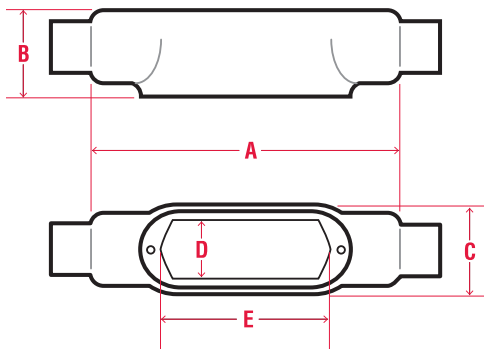

(cover sold separately)

BT

| PIPE SIZE | FERROUS CATALOG # | NOMINAL WEIGHT | A | B | C | D | E | ALUMINUM CATALOG # |
|-----------|-------------------|----------------|-------|------|------|------|----|--------------------|
| 1" | PRBT3 | 3.2 | 9.56 | 1.92 | 3.24 | 1.88 | 6 | PRBT3SA |
| 1-1/4" | PRBT4 | 3.6 | 9.56 | 2.35 | 3.24 | 1.88 | 6 | PRBT4SA |
| 1-1/2" | PRBT5 | 7.5 | 13.75 | 2.60 | 4.14 | 2.63 | 10 | PRBT5SA |
| 2" | PRBT6 | 9.0 | 13.75 | 3.17 | 4.14 | 2.63 | 10 | PRBT6SA |
| 2-1/2" | PRBT7 | 15.0 | 18.38 | 3.67 | 5.67 | 3.81 | 15 | PRBT7SA |
| 3" | PRBT8 | 19.0 | 18.38 | 4.42 | 5.80 | 3.81 | 15 | PRBT8SA |
| 3-1/2" | PRBT9 | 29.0 | 23.75 | 4.92 | 6.96 | 4.75 | 20 | PRBT9SA |
| 4" | PRBT10 | 32.0 | 23.75 | 5.42 | 6.96 | 4.75 | 20 | PRBT10SA |

Features:

- 40 mil gray PVC exterior coating
- 2 mil red urethane interior coating
- 8 trade sizes from 1" through 4"
- Sealing sleeves on all conduit openings
- Molded-in seal between bodies and covers
- Large cover openings provide ample room

Standards:

Steel and Aluminum

- UL 514A, 514D (E231035)
- CSA C22.2 No. 18, CSA C22.2 No. 42

Conduit Bodies – Mogul Technical Data

BC

| PIPE SIZE | FERROUS CATALOG # | NOMINAL WEIGHT | A | B | C | D | E | ALUMINUM CATALOG # |
|-----------|-------------------|----------------|-------|------|------|------|----|--------------------|
| 1" | PRBC3 | 3.2 | 9.56 | 1.92 | 2.27 | 1.88 | 6 | PRBC3SA |
| 1-1/4" | PRBC4 | 4.2 | 9.56 | 2.35 | 2.27 | 1.88 | 6 | PRBC4SA |
| 1-1/2" | PRBC5 | 6.0 | 13.75 | 2.60 | 3.08 | 2.63 | 10 | PRBC5SA |
| 2" | PRBC6 | 7.0 | 13.75 | 3.17 | 3.08 | 2.63 | 10 | PRBC6SA |
| 2-1/2" | PRBC7 | 13.8 | 18.38 | 3.67 | 4.33 | 3.81 | 15 | PRBC7SA |
| 3" | PRBC8 | 17.5 | 18.38 | 4.42 | 4.33 | 3.81 | 15 | PRBC8SA |
| 3-1/2" | PRBC9 | 25.0 | 23.75 | 4.92 | 5.33 | 4.75 | 20 | PRBC9SA |
| 4" | PRBC10 | 28.0 | 23.75 | 5.42 | 5.33 | 4.75 | 20 | PRBC10SA |