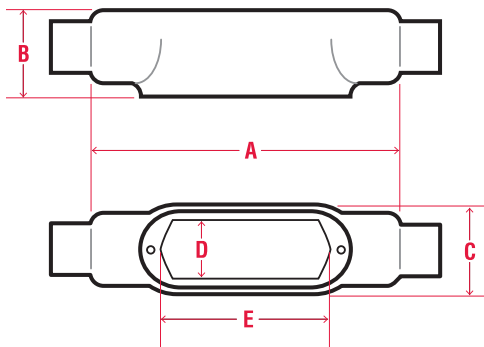

(cover sold separately)

BT

PIPE SIZE	FERROUS CATALOG #	NOMINAL WEIGHT	A	B	C	D	E	ALUMINUM CATALOG #
1"	PRBT3	3.2	9.56	1.92	3.24	1.88	6	PRBT3SA
1-1/4"	PRBT4	3.6	9.56	2.35	3.24	1.88	6	PRBT4SA
1-1/2"	PRBT5	7.5	13.75	2.60	4.14	2.63	10	PRBT5SA
2"	PRBT6	9.0	13.75	3.17	4.14	2.63	10	PRBT6SA
2-1/2"	PRBT7	15.0	18.38	3.67	5.67	3.81	15	PRBT7SA
3"	PRBT8	19.0	18.38	4.42	5.80	3.81	15	PRBT8SA
3-1/2"	PRBT9	29.0	23.75	4.92	6.96	4.75	20	PRBT9SA
4"	PRBT10	32.0	23.75	5.42	6.96	4.75	20	PRBT10SA

Features:

- 40 mil gray PVC exterior coating
- 2 mil red urethane interior coating
- 8 trade sizes from 1" through 4"
- Sealing sleeves on all conduit openings
- Molded-in seal between bodies and covers
- Large cover openings provide ample room

Standards:

Steel and Aluminum

- UL 514A, 514D (E231035)
- CSA C22.2 No. 18, CSA C22.2 No. 42

Conduit Bodies – Mogul Technical Data

BC

PIPE SIZE	FERROUS CATALOG #	NOMINAL WEIGHT	A	B	C	D	E	ALUMINUM CATALOG #
1"	PRBC3	3.2	9.56	1.92	2.27	1.88	6	PRBC3SA
1-1/4"	PRBC4	4.2	9.56	2.35	2.27	1.88	6	PRBC4SA
1-1/2"	PRBC5	6.0	13.75	2.60	3.08	2.63	10	PRBC5SA
2"	PRBC6	7.0	13.75	3.17	3.08	2.63	10	PRBC6SA
2-1/2"	PRBC7	13.8	18.38	3.67	4.33	3.81	15	PRBC7SA
3"	PRBC8	17.5	18.38	4.42	4.33	3.81	15	PRBC8SA
3-1/2"	PRBC9	25.0	23.75	4.92	5.33	4.75	20	PRBC9SA
4"	PRBC10	28.0	23.75	5.42	5.33	4.75	20	PRBC10SA