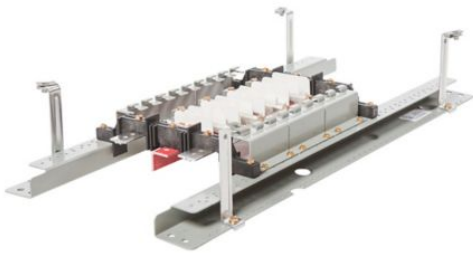

Eaton PRL1X1100X30A

Catalog Number: PRL1X1100X30A

Eaton PRL1X INTERIOR 120/240V 1P 3W 100A 30 CKT AL BUS

General specifications

Product Name

Eaton Pow-R-Xpress PRL1X panelboard

Catalog Number

PRL1X1100X30A

UPC

786689362904

Product Length/Depth

37 in

Product Height

6 in

Product Width

15 in

Product Weight

92 lb

Compliances

NEMA Compliant

Certifications

UL 67

Powering Business Worldwide