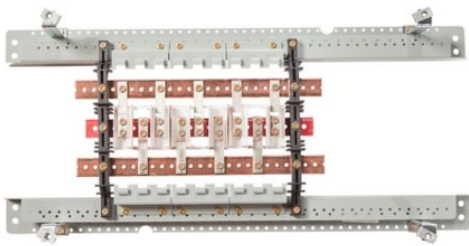

Eaton PRL1X1100X30C

Catalog Number: PRL1X1100X30C

Eaton PRL1X INTERIOR 120/240V 1P 3W 100A 30 CKT CU BUS

General specifications

Product Name

Eaton Pow-R-Xpress PRL1X panelboard

Catalog Number

PRL1X1100X30C

UPC

786689362911

Product Length/Depth

37 in

Product Height

6 in

Product Width

15 in

Bus material

Copper

Number of circuits

30

Type

PRL1X INTERIOR

Performance Ratings

Amperage Rating