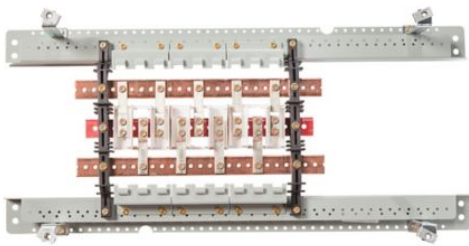

All other trademarks are property of their respective owners.

[Eaton.com/socialmedia](https://www.eaton.com/socialmedia)

Eaton PRL1X1100X30C

Catalog Number: PRL1X1100X30C

Eaton PRL1X INTERIOR 120/240V 1P 3W 100A 30 CKT CU BUS

General specifications

Product Name

Eaton Pow-R-Xpress PRL1X panelboard

Catalog Number

PRL1X1100X30C

UPC

786689362911

Product Length/Depth