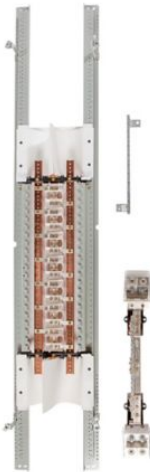

### Bus material

Copper

## General specifications

Product Name	Catalog Number
Eaton Pow-R-Xpress PRL1X panelboard	PRL1X1225X42C
UPC	Product Length/Depth
786689362997	49 in
Product Height	Product Width
6 in	15 in
Product Weight	Compliances
112 lb	NEMA Compliant
Certifications	
UL 67	