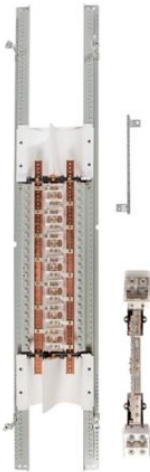

# Eaton PRL1X1225X42C

Catalog Number: PRL1X1225X42C

Eaton PRL1X INTERIOR 120/240 1P 3W 225A 42 CU BUS

## General specifications

Product Name	Catalog Number
Eaton Pow-R-Xpress PRL1X panelboard	PRL1X1225X42C
UPC	Product Length/Depth
786689362997	49 in
Product Height	Product Width
6 in	15 in
Product Weight	Compliances
112 lb	NEMA Compliant
Certifications	
UL 67	

### Bus material

Copper