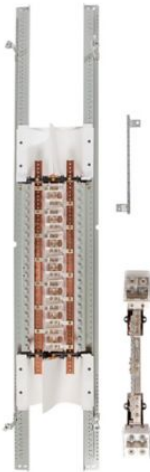

Eaton PRL1X1225X42C

Catalog Number: PRL1X1225X42C

Eaton PRL1X INTERIOR 120/240 1P 3W 225A 42 CU BUS

General specifications

Product Name	Catalog Number
Eaton Pow-R-Xpress PRL1X panelboard	PRL1X1225X42C
UPC	Product Length/Depth
786689362997	49 in
Product Height	Product Width
6 in	15 in
Product Weight	Compliances
112 lb	NEMA Compliant
Certifications	
UL 67	

Physical Attributes

Bus material

Copper

Number of circuits

42

Type

PRL1X INTERIOR

Performance Ratings

Amperage Rating

225 A

Resources

Brochures

[Pow-R-Xpress stocking program flyer](#)

[Pow-R-Xpress quick selector reference guide](#)

[Eaton's Pow-R-Xpress stocking program](#)

Multimedia

General specifications

Product Name	Catalog Number
Eaton Pow-R-Xpress PRL1X panelboard	PRL1X1225X42C
UPC	Product Length/Depth
786689362997	49 in
Product Height	Product Width
6 in	15 in
Product Weight	Compliances
112 lb	NEMA Compliant
Certifications	
UL 67	