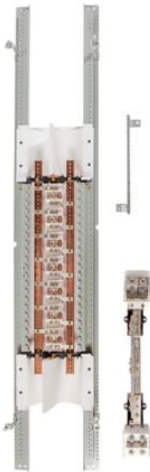

Eaton PRL1X1225X42C

Catalog Number: PRL1X1225X42C

Eaton PRL1X INTERIOR 120/240 1P 3W 225A 42 CU BUS

General specifications

Product Name	Catalog Number
Eaton Pow-R-Xpress PRL1X panelboard	PRL1X1225X42C
UPC	Product Length/Depth
786689362997	49 in
Product Height	Product Width
6 in	15 in
Product Weight	Compliances
112 lb	NEMA Compliant
Certifications	
UL 67	

Physical Attributes

Bus material

Copper

Number of circuits

42

Type

PRL1X INTERIOR

Performance Ratings

Eaton is a registered trademark.

All other trademarks are property of their respective owners.

[Eaton.com/socialmedia](https://www.eaton.com/socialmedia)

Eaton PRL1X1225X42C

Catalog Number: PRL1X1225X42C

Eaton PRL1X INTERIOR 120/240 1P 3W 225A 42 CU BUS

General specifications

Product Name	Catalog Number
Eaton Pow-R-Xpress PRL1X panelboard	PRL1X1225X42C
UPC	Product Length/Depth
786689362997	49 in
Product Height	Product Width
6 in	15 in
Product Weight	Compliances
112 lb	NEMA Compliant
Certifications	
UL 67	