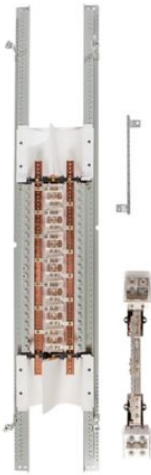

Eaton PRL1X1225X42CS

Catalog Number: PRL1X1225X42CS

Eaton PRL1X INTERIOR NO TFL 120/240 1P 3W 225A 42 CKT
CU BUS

General specifications

| | |
|-------------------------------------|----------------------|
| Product Name | Catalog Number |
| Eaton Pow-R-Xpress PRL1X panelboard | PRL1X1225X42CS |
| UPC | Product Length/Depth |
| 786689362973 | 43.5 in |
| Product Height | Product Width |
| 6.25 in | 18.5 in |
| Product Weight | Compliances |
| 30 lb | NEMA Compliant |
| Certifications | |
| UL 67 | |

Physical Attributes

Bus material

Copper

Number of circuits

42

Type

PRL1X INTERIOR

Performance Ratings

Eaton is a registered trademark.

All other trademarks are property of their respective owners.

[Eaton.com/socialmedia](https://www.eaton.com/socialmedia)

Eaton PRL1X1225X42CS

Catalog Number: PRL1X1225X42CS

Eaton PRL1X INTERIOR NO TFL 120/240 1P 3W 225A 42 CKT
CU BUS

General specifications

| | |
|-------------------------------------|----------------------|
| Product Name | Catalog Number |
| Eaton Pow-R-Xpress PRL1X panelboard | PRL1X1225X42CS |
| UPC | Product Length/Depth |
| 786689362973 | 43.5 in |
| Product Height | Product Width |
| 6.25 in | 18.5 in |
| Product Weight | Compliances |
| 30 lb | NEMA Compliant |
| Certifications | |
| UL 67 | |