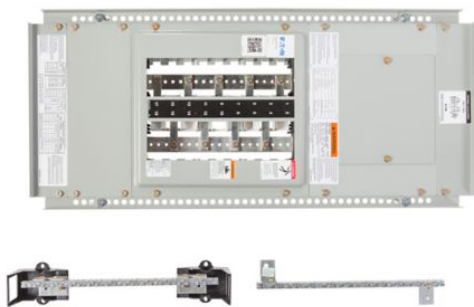

[Eaton.com/socialmedia](https://www.eaton.com/socialmedia)

Eaton PRL1X3100X18A

Catalog Number: PRL1X3100X18A

Eaton PRL1X INTERIOR 120/208 3P 4W 100A 18 CKT AL BUS

General specifications

Product Name

Eaton Pow-R-Xpress PRL1X panelboard