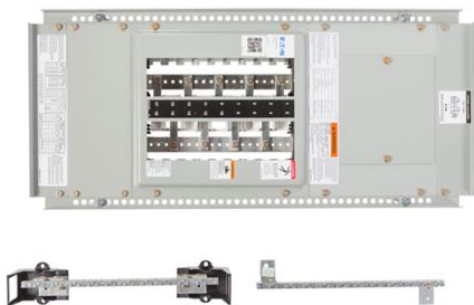

Eaton PRL1X3100X18A

Catalog Number: PRL1X3100X18A

Eaton PRL1X INTERIOR 120/208 3P 4W 100A 18 CKT AL BUS

General specifications

Product Name

Eaton Pow-R-Xpress PRL1X panelboard

Catalog Number

PRL1X3100X18A

UPC

786689363048

Product Length/Depth

25 in

Product Height

6 in

Product Width

15 in

Product Weight

19.6 lb

Compliances

NEMA Compliant

Certifications

UL 67

Physical Attributes

Bus material