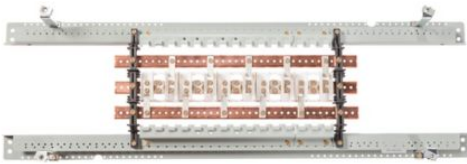

# Eaton PRL1X3225X42CS

Catalog Number: PRL1X3225X42CS

Eaton PRL1X INTERIOR NO TFL 120/208 3P 4W 225A 42 CKT  
CU BUS

## General specifications

Product Name	Catalog Number
Eaton Pow-R-Xpress PRL1X panelboard	PRL1X3225X42CS
UPC	Product Length/Depth
786689363154	43.75 in
Product Height	Product Width
6.5 in	18.25 in
Product Weight	Compliances
31 lb	NEMA Compliant
Certifications	
UL 67	