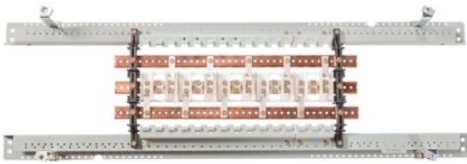

Eaton PRL1X3225X42CS

Catalog Number: PRL1X3225X42CS

Eaton PRL1X INTERIOR NO TFL 120/208 3P 4W 225A 42 CKT
CU BUS

General specifications

Product Name	Catalog Number
Eaton Pow-R-Xpress PRL1X panelboard	PRL1X3225X42CS
UPC	Product Length/Depth
786689363154	43.75 in
Product Height	Product Width
6.5 in	18.25 in
Product Weight	Compliances
31 lb	NEMA Compliant
Certifications	
UL 67