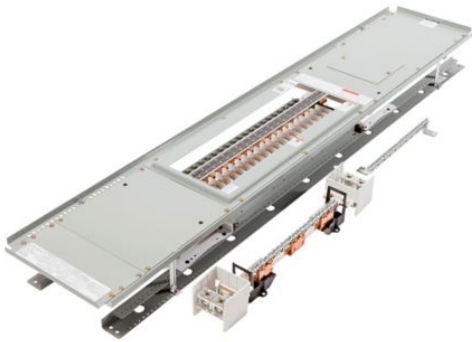

Eaton PRL1X3400X42C

Catalog Number: PRL1X3400X42C

Eaton PRL1X INTERIOR 120/208 3P 4W 400A 42 CKT CU BUS

General specifications

Product Name	Catalog Number
Eaton Pow-R-Xpress PRL1X panelboard	PRL1X3400X42C
UPC	Product Length/Depth
786689363192	55.5 in
Product Height	Product Width
6.5 in	18.25 in
Product Weight	Compliances
51 lb	NEMA Compliant
Certifications	
UL 67	

Physical Attributes

Bus material

Copper

Number of circuits

42

Type

PRL1X INTERIOR

Performance Ratings