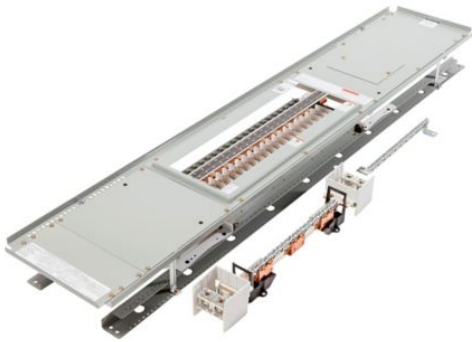

Eaton PRL1X3400X42C

Catalog Number: PRL1X3400X42C

Eaton PRL1X INTERIOR 120/208 3P 4W 400A 42 CKT CU BUS

General specifications

Product Name	Catalog Number
Eaton Pow-R-Xpress PRL1X panelboard	PRL1X3400X42C
UPC	Product Length/Depth
786689363192	55.5 in
Product Height	Product Width
6.5 in	18.25 in
Product Weight	Compliances
51 lb	NEMA Compliant
Certifications	
UL 67	

Physical Attributes

Bus material

Copper

Number of circuits

42

Type

PRL1X INTERIOR

Performance Ratings

General specifications

Product Name	Catalog Number
Eaton Pow-R-Xpress PRL1X panelboard	PRL1X3400X42C
UPC	Product Length/Depth
786689363192	55.5 in
Product Height	Product Width
6.5 in	18.25 in
Product Weight	Compliances
51 lb	NEMA Compliant
Certifications	
UL 67	