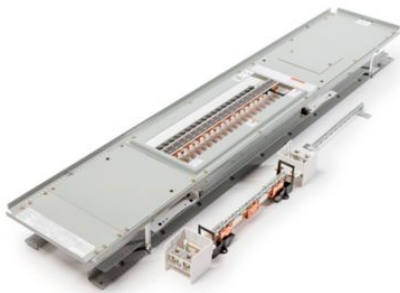

Eaton PRL1X3400X60CS

Catalog Number: PRL1X3400X60CS

Eaton Pow-R-Xpress PRL1X INTERIOR, 120/208V, 3PH 4W,
400A, 60 CKT, CU BUS, SHORT INTERIOR

General specifications

Photo is representative

Product Name	Catalog Number
Eaton Pow-R-Xpress PRL1X panelboard	PRL1X3400X60CS
UPC	Product Length/Depth
786689671518	61 in
Product Height	Product Width
6.5 in	8.5 in
Product Weight	Compliances
108 lb	NEMA Compliant
Certifications	
UL 67