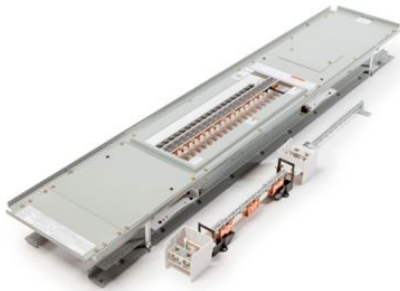

# Eaton PRL1X3400X60CS

Catalog Number: PRL1X3400X60CS

Eaton Pow-R-Xpress PRL1X INTERIOR, 120/208V, 3PH 4W, 400A, 60 CKT, CU BUS, SHORT INTERIOR

## General specifications

Photo is representative

Product Name	Catalog Number
Eaton Pow-R-Xpress PRL1X panelboard	PRL1X3400X60CS
UPC	Product Length/Depth
786689671518	61 in
Product Height	Product Width
6.5 in	8.5 in
Product Weight	Compliances
108 lb	NEMA Compliant
Certifications	
UL 67	

### Bus material

Copper