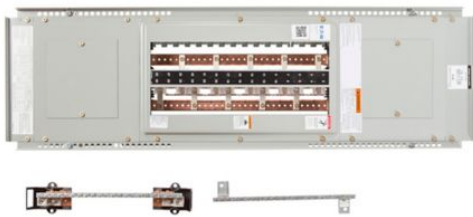

Eaton PRL2X3100X30C

Catalog Number: PRL2X3100X30C

Eaton PRL2X INTERIOR 480/277 3P 4W 100A 30 CKT CU BUS

General specifications

Product Name	Catalog Number
Eaton Pow-R-Xpress PRL2X panelboard	PRL2X3100X30C
UPC	Product Length/Depth
786689363253	37 in
Product Height	Product Width
6 in	15 in
Product Weight	Compliances
92 lb	NEMA Compliant
Certifications	
UL 67