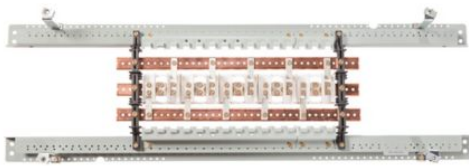

Eaton PRL2X3225L42CS

Catalog Number: PRL2X3225L42CS

Eaton PRL2X INTERIOR 480/277 3P 4W 225A 42 CKT CU BUS, MLO Only

General specifications

Product Name	Catalog Number
Eaton Pow-R-Xpress PRL2X panelboard	PRL2X3225L42CS
UPC	Product Length/Depth
786689363314	31 in
Product Height	Product Width
6 in	15 in
Product Weight	Compliances
60 lb	NEMA Compliant
Certifications	
UL 67