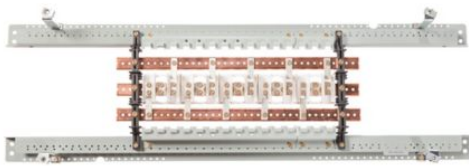

# Eaton PRL2X3225L42CS

Catalog Number: PRL2X3225L42CS

Eaton PRL2X INTERIOR 480/277 3P 4W 225A 42 CKT CU BUS, MLO Only

## General specifications

Product Name	Catalog Number
Eaton Pow-R-Xpress PRL2X panelboard	PRL2X3225L42CS
UPC	Product Length/Depth
786689363314	31 in
Product Height	Product Width
6 in	15 in
Product Weight	Compliances
60 lb	NEMA Compliant
Certifications	
UL 67	