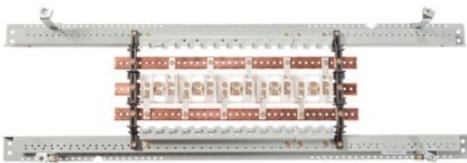

Eaton PRL2X3225X42CS

Catalog Number: PRL2X3225X42CS

Eaton PRL2X INT480/277 3P 4W 225A 42 CKT CU BUS

General specifications

Product Name

Eaton Pow-R-Xpress PRL2X panelboard

Catalog Number

PRL2X3225X42CS

UPC

786689363321

Product Length/Depth

43.75 in

Product Height

6.5 in

Product Width

18.25 in

Product Weight

31 lb

Compliances

NEMA Compliant

Certifications

UL 67

Powering Business Worldwide