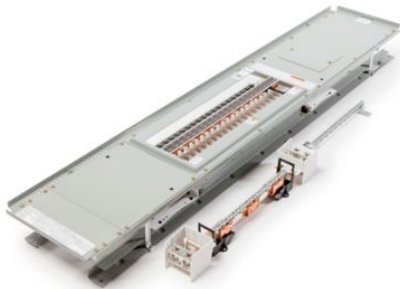

Eaton PRL2X3400X60CS

Catalog Number: PRL2X3400X60CS

Eaton Pow-R-Xpress PRL2X INTERIOR, 480/277V, 3PH 4W, 400A, 60 CKT, CU BUS, SHORT INTERIOR

General specifications

Product Name	Catalog Number
Eaton Pow-R-Xpress PRL2X panelboard	PRL2X3400X60CS
UPC	Product Length/Depth
786689671532	61 in
Product Height	Product Width
6.5 in	8.5 in
Product Weight	Compliances
108 lb	NEMA Compliant
Certifications	
UL 67