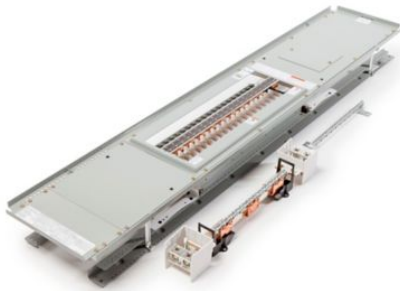

Eaton PRL2X3400X60CS

Catalog Number: PRL2X3400X60CS

Eaton Pow-R-Xpress PRL2X INTERIOR, 480/277V, 3PH 4W, 400A, 60 CKT, CU BUS, SHORT INTERIOR

General specifications

Product Name	Catalog Number
Eaton Pow-R-Xpress PRL2X panelboard	PRL2X3400X60CS
UPC	Product Length/Depth
786689671532	61 in
Product Height	Product Width
6.5 in	8.5 in
Product Weight	Compliances
108 lb	NEMA Compliant
Certifications	
UL 67	

Physical Attributes

Bus material

Copper

Type

PRL2X INTERIOR

Performance Ratings

Amperage Rating

400A