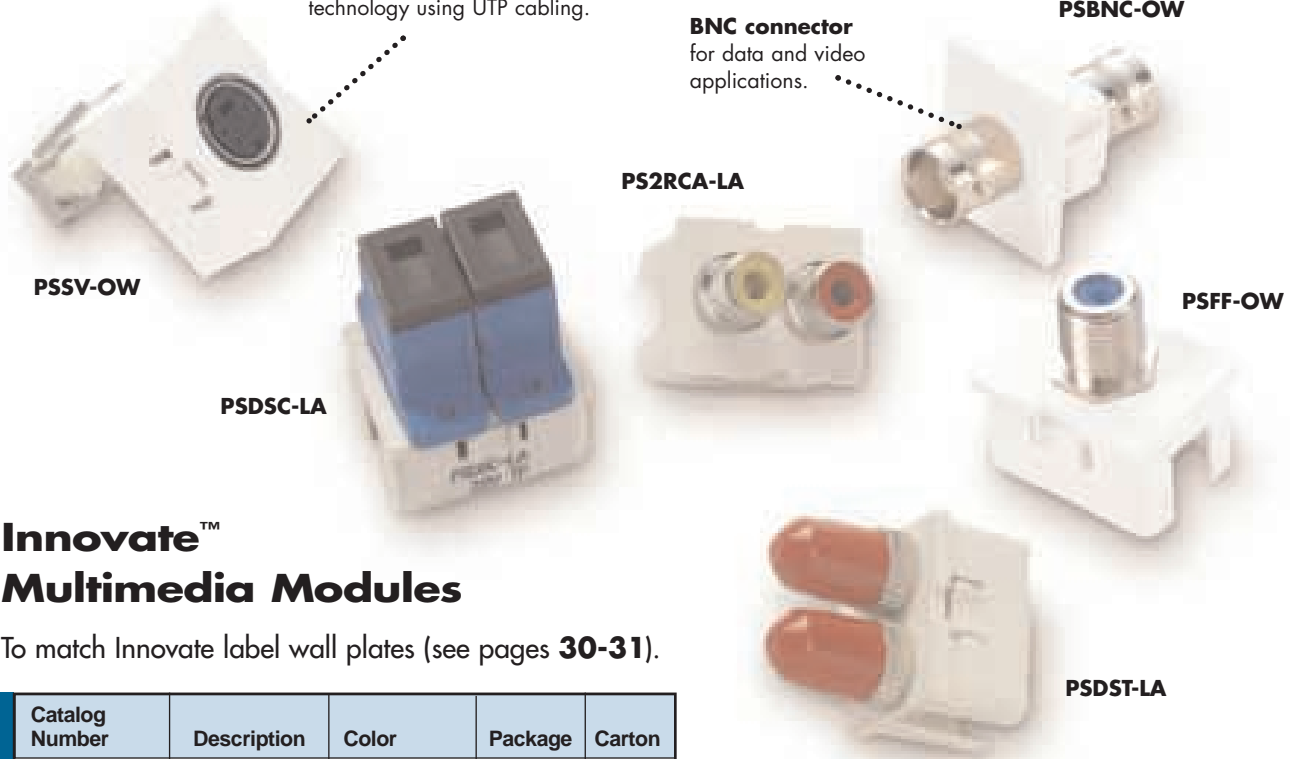

S-video connector supports state-of-the-art audio/video technology using UTP cabling.

BNC connector for data and video applications.

Innovate™ Multimedia Modules

To match Innovate label wall plates (see pages **30-31**).

Catalog Number	Description	Color	Package	Carton
PSST-LA PSST-OW	ST adapter phosphor bronze sleeve	Light Almond Off White	1 1	10 10
PSSC-LA PSSC-OW	SC adapter phosphor bronze sleeve	Light Almond Off White	1 1	10 10
PSDST-LA PSDST-OW	Dual ST adapter phosphor bronze sleeve	Light Almond Off White	1 1	10 10
PSDSC-LA PSDSC-OW	Dual SC adapter phosphor bronze sleeve	Light Almond Off White	1 1	10 10
PSFF-I PSFF-LA PSFF-OW PSFF-W	F connector bulkhead for video	Ivory Light Almond Off White White	1 1 1 1	10 10 10 10
PSBL10-I PSBL10-LA PSBL10-OW PSBL10-W	Blank module	Ivory Light Almond Off White White	10* 10* 10* 10*	100 100 100 100
PSSV-LA PSSV-OW	S-video connector	Light Almond Off White	1 1	10 10
PSBNC-LA PSBNC-OW	BNC connector	Light Almond Off White	1 1	10 10
PS2RCA-LA PS2RCA-OW	RCA connector	Light Almond Off White	1 1	10 10

ST™ and SC adapter modules let you bring fiber directly to the desktop for handling demanding, high-bandwidth applications. Available in both single- and dual-adapter models.

ST is a registered trademark of AT&T.

* Available only in multiples of package quantity.

S-video connector supports state-of-the-art audio/video technology using UTP cabling.

BNC connector for data and video applications.

Innovate™ Multimedia Modules