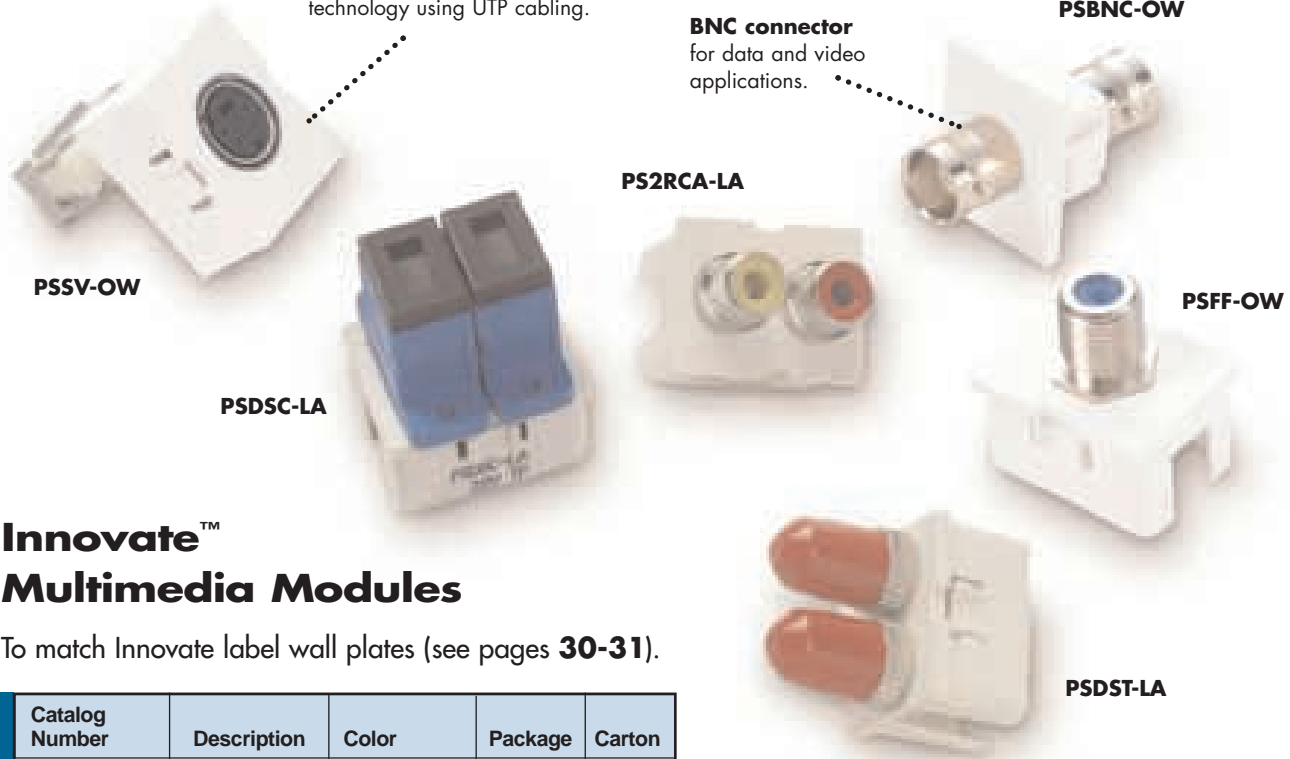

S-video connector supports state-of-the-art audio/video technology using UTP cabling.

BNC connector for data and video applications.

Innovate™ Multimedia Modules

To match Innovate label wall plates (see pages **30-31**).

ST™ and SC adapter modules let you bring fiber directly to the desktop for handling demanding, high-bandwidth applications. Available in both single- and dual-adapter models.

ST is a registered trademark of AT&T.

* Available only in multiples of package quantity.

S-video connector supports state-of-the-art audio/video technology using UTP cabling.

BNC connector for data and video applications.

Innovate™ Multimedia Modules

To match Innovate label wall plates (see pages **30-31**).

Catalog Number	Description	Color	Package	Carton
PSST-LA PSST-OW	ST adapter phosphor bronze sleeve	Light Almond Off White	1 1	10 10
PSSC-LA PSSC-OW	SC adapter phosphor bronze sleeve	Light Almond Off White	1 1	10 10
PSDST-LA PSDST-OW	Dual ST adapter phosphor bronze sleeve	Light Almond Off White	1 1	10 10
PSDSC-LA PSDSC-OW	Dual SC adapter phosphor bronze sleeve	Light Almond Off White	1 1	10 10
PSFF-I PSFF-LA PSFF-OW PSFF-W	F connector bulkhead for video	Ivory Light Almond Off White White	1 1 1 1	10 10 10 10
PSBL10-I PSBL10-LA PSBL10-OW PSBL10-W	Blank module	Ivory Light Almond Off White White	10* 10* 10* 10*	100 100 100 100
PSSV-LA PSSV-OW	S-video connector	Light Almond Off White	1 1	10 10
PSBNC-LA PSBNC-OW	BNC connector	Light Almond Off White	1 1	10 10
PS2RCA-LA PS2RCA-OW	RCA connector	Light Almond Off White	1 1	10 10