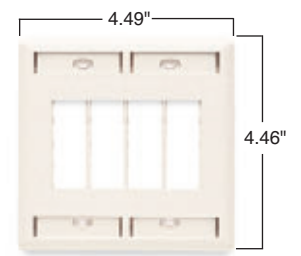

Better coverage, with an extra 3/16" more width and height than standard plates to reduce time-consuming drywall rework.

Flexible modular design accepts any combination of P&S Innovate jack modules for fast, easy configuration.

Virtually unbreakable construction features patent-pending reinforcing ribs for enhanced rigidity.

TPD1-LA

TPD9-LA

PSF1

PSF62

PSF82

Catalog Number	Description	Color	Catalog Number	Description	Color
TradeMaster DataCom Wall Plates					
TPD1-GRY TPD1-I TPD1-LA TPD1-W	1-port wall plate, single gang	Gray Ivory Light Almond White	TPD4-GRY TPD4-I TPD4-LA TPD4-W	4-port wall plate, single gang	Gray Ivory Light Almond White
TPD2-GRY TPD2-I TPD2-LA TPD2-W	2-port wall plate, single gang	Gray Ivory Light Almond White	TPD6-GRY TPD6-I TPD6-LA TPD6-W	6-port wall plate, single gang	Gray Ivory Light Almond White
TPD3-GRY TPD3-I TPD3-LA TPD3-W	3-port wall plate, single gang	Gray Ivory Light Almond White	TPD9-GRY TPD9-I TPD9-LA TPD9-W	9-port wall plate, double gang	Gray Ivory Light Almond White

APPLICATION TIP

The perfect match for TradeMaster wiring device wall plates.

Looking to specify network wiring devices that are 100 percent aesthetically compatible with your other wiring devices? Now you can, with the TradeMaster line. The same colors. The same finishes. The same sophisticated contours. The same dimensions. And because TradeMaster power wiring wall plates are available in a full range of colors and types, you don't have to compromise anywhere appearance is important.

- Features**
- Recessed labeling provides easy identification. Helps meet TIA/EIA-606 labeling standard. Labels and protective clear covers (both included) hide mounting screw heads.
 - Jack modules snap in from the front to make installation fast and simple.
 - Rugged ABS construction or Type 430 stainless steel for durability.