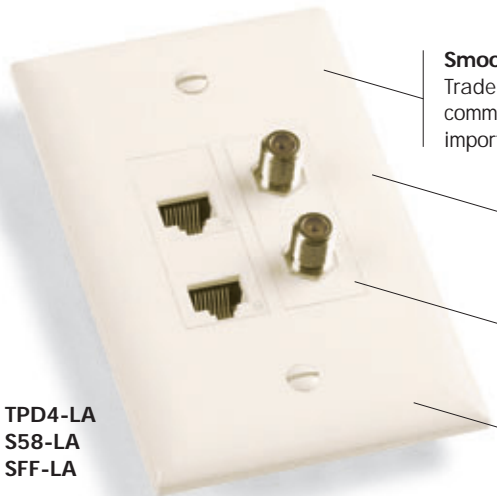

Commercial Network Wiring TradeMaster® DataCom & Innovate™ Wall Plates

TPD4-LA
S58-LA
SFF-LA

Smooth, polished look fits any decor and matches TradeMaster wiring device wall plates. Ideal for any commercial installation where appearance is especially important. And a perfect match for P&S Innovate™ jacks.

Better coverage, with an extra 3/16" more width and height than standard plates to reduce time-consuming drywall rework.

Flexible modular design accepts any combination of P&S Innovate jack modules for fast, easy configuration.

APPLICATION TIP

The perfect match for TradeMaster wiring device wall plates.

Looking to specify network wiring devices that are 100 percent aesthetically compatible with your other wiring devices? Now you can, with the TradeMaster line. The same colors. The same finishes. The same sophisticated contours. The same dimensions. And because TradeMaster power wiring wall plates are available in a full range of colors and types, you don't have to compromise anywhere appearance is important.

Features

- Recessed labeling provides easy identification. Helps meet TIA/EIA-606 labeling standard. Labels and protective clear covers (both included) hide mounting screw heads.
- Jack modules snap in from the front to make installation fast and simple.
- Rugged ABS construction or Type 430 stainless steel for durability.