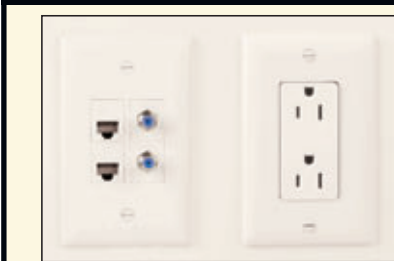

Virtually unbreakable construction features patent-pending reinforcing ribs for enhanced rigidity.

TPD1-LA

TPD9-LA

PSF1

PSF62

PSF82

Catalog Number	Description	Color	Catalog Number	Description	Color
TradeMaster DataCom Wall Plates					
TPD1-GRY TPD1-I TPD1-LA TPD1-W	1-port wall plate, single gang	Gray Ivory Light Almond White	TPD4-GRY TPD4-I TPD4-LA TPD4-W	4-port wall plate, single gang	Gray Ivory Light Almond White
TPD2-GRY TPD2-I TPD2-LA TPD2-W	2-port wall plate, single gang	Gray Ivory Light Almond White	TPD6-GRY TPD6-I TPD6-LA TPD6-W	6-port wall plate, single gang	Gray Ivory Light Almond White
TPD3-GRY TPD3-I TPD3-LA TPD3-W	3-port wall plate, single gang	Gray Ivory Light Almond White	TPD9-GRY TPD9-I TPD9-LA TPD9-W	9-port wall plate, double gang	Gray Ivory Light Almond White

APPLICATION TIP

The perfect match for TradeMaster wiring device wall plates.

Looking to specify network wiring devices that are 100 percent aesthetically compatible with your other wiring devices? Now you can, with the TradeMaster line. The same colors. The same finishes. The same sophisticated contours. The same dimensions. And because TradeMaster power wiring wall plates are available in a full range of colors and types, you don't have to compromise anywhere appearance is important.

- Features**
- Recessed labeling provides easy identification. Helps meet TIA/EIA-606 labeling standard. Labels and protective clear covers (both included) hide mounting screw heads.
 - Jack modules snap in from the front to make installation fast and simple.
 - Rugged ABS construction or Type 430 stainless steel for durability.