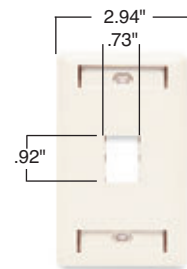

Better coverage, with an extra 3/16" more width and height than standard plates to reduce time-consuming drywall rework.

Flexible modular design accepts any combination of P&S Innovate jack modules for fast, easy configuration.

Virtually unbreakable construction features patent-pending reinforcing ribs for enhanced rigidity.

TPD1-LA

TPD9-LA

PSF1

PSF62

PSF82

Catalog Number	Description	Color	Catalog Number	Description	Color
TradeMaster DataCom Wall Plates					
TPD1-GRY TPD1-I TPD1-LA TPD1-W	1-port wall plate, single gang	Gray Ivory Light Almond White	TPD4-GRY TPD4-I TPD4-LA TPD4-W	4-port wall plate, single gang	Gray Ivory Light Almond White
TPD2-GRY TPD2-I TPD2-LA TPD2-W	2-port wall plate, single gang	Gray Ivory Light Almond White	TPD6-GRY TPD6-I TPD6-LA TPD6-W	6-port wall plate, single gang	Gray Ivory Light Almond White
TPD3-GRY TPD3-I TPD3-LA TPD3-W	3-port wall plate, single gang	Gray Ivory Light Almond White	TPD9-GRY TPD9-I TPD9-LA TPD9-W	9-port wall plate, double gang	Gray Ivory Light Almond White

- Features**
- Recessed labeling provides easy identification. Helps meet TIA/EIA-606 labeling standard. Labels and protective clear covers (both included) hide mounting screw heads.
 - Jack modules snap in from the front to make installation fast and simple.
 - Rugged ABS construction or Type 430 stainless steel for durability.