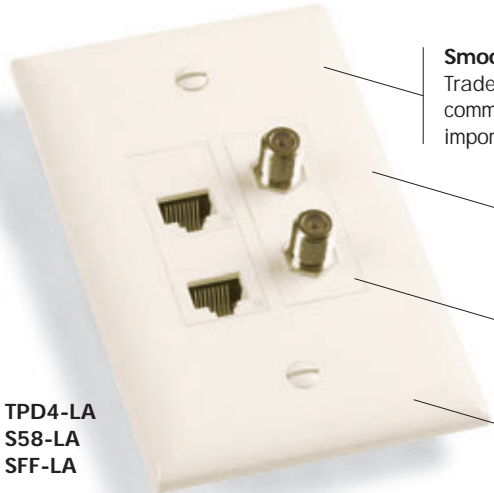

Commercial Network Wiring TradeMaster® DataCom & Innovate™ Wall Plates

TPD4-LA
S58-LA
SFF-LA

Smooth, polished look fits any decor and matches TradeMaster wiring device wall plates. Ideal for any commercial installation where appearance is especially important. And a perfect match for P&S Innovate™ jacks.

Better coverage, with an extra 3/16" more width and height than standard plates to reduce time-consuming drywall rework.

Flexible modular design accepts any combination of P&S Innovate jack modules for fast, easy configuration.

APPLICATION TIP

The perfect match for TradeMaster wiring device wall plates.

Looking to specify network wiring devices that are 100 percent aesthetically compatible with your other wiring devices? Now you can, with the TradeMaster line. The same colors. The same finishes. The same sophisticated contours. The same dimensions. And because TradeMaster power wiring wall plates are available in a full range of colors and types, you don't have to compromise anywhere appearance is important.

- Features**
- Recessed labeling provides easy identification. Helps meet TIA/EIA-606 labeling standard. Labels and protective clear covers (both included) hide mounting screw heads.
 - Jack modules snap in from the front to make installation fast and simple.
 - Rugged ABS construction or Type 430 stainless steel for durability.