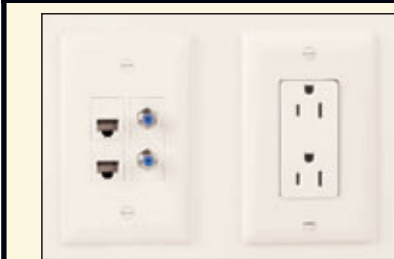

Virtually unbreakable construction features patent-pending reinforcing ribs for enhanced rigidity.

TPD1-LA

TPD9-LA

PSF1

PSF62

PSF82

Catalog Number	Description	Color	Catalog Number	Description	Color
TradeMaster DataCom Wall Plates					
TPD1-GRY TPD1-I TPD1-LA TPD1-W	1-port wall plate, single gang	Gray Ivory Light Almond White	TPD4-GRY TPD4-I TPD4-LA TPD4-W	4-port wall plate, single gang	Gray Ivory Light Almond White
TPD2-GRY TPD2-I TPD2-LA TPD2-W	2-port wall plate, single gang	Gray Ivory Light Almond White	TPD6-GRY TPD6-I TPD6-LA TPD6-W	6-port wall plate, single gang	Gray Ivory Light Almond White
TPD3-GRY TPD3-I TPD3-LA TPD3-W	3-port wall plate, single gang	Gray Ivory Light Almond White	TPD9-GRY TPD9-I TPD9-LA TPD9-W	9-port wall plate, double gang	Gray Ivory Light Almond White

APPLICATION TIP

The perfect match for TradeMaster wiring device wall plates.

Looking to specify network wiring devices that are 100 percent aesthetically compatible with your other wiring devices? Now you can, with the TradeMaster line. The same colors. The same finishes. The same sophisticated contours. The same dimensions. And because TradeMaster power wiring wall plates are available in a full range of colors and types, you don't have to compromise anywhere appearance is important.