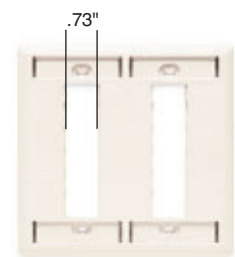

Virtually unbreakable construction features patent-pending reinforcing ribs for enhanced rigidity.

TPD1-LA

TPD9-LA

PSF1

PSF62

PSF82

Catalog Number	Description	Color	Catalog Number	Description	Color
TradeMaster DataCom Wall Plates					
TPD1-GRY TPD1-I TPD1-LA TPD1-W	1-port wall plate, single gang	Gray Ivory Light Almond White	TPD4-GRY TPD4-I TPD4-LA TPD4-W	4-port wall plate, single gang	Gray Ivory Light Almond White
TPD2-GRY TPD2-I TPD2-LA TPD2-W	2-port wall plate, single gang	Gray Ivory Light Almond White	TPD6-GRY TPD6-I TPD6-LA TPD6-W	6-port wall plate, single gang	Gray Ivory Light Almond White
TPD3-GRY TPD3-I TPD3-LA TPD3-W	3-port wall plate, single gang	Gray Ivory Light Almond White	TPD9-GRY TPD9-I TPD9-LA TPD9-W	9-port wall plate, double gang	Gray Ivory Light Almond White

APPLICATION TIP

The perfect match for TradeMaster wiring device wall plates.

Looking to specify network wiring devices that are 100 percent aesthetically compatible with your other wiring devices? Now you can, with the TradeMaster line. The same colors. The same finishes. The same sophisticated contours. The same dimensions. And because TradeMaster power wiring wall plates are available in a full range of colors and types, you don't have to compromise anywhere appearance is important.