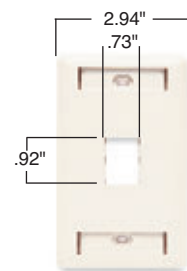

Commercial Network Wiring TradeMaster® DataCom & Innovate™ Wall Plates

Smooth, polished look fits any decor and matches TradeMaster wiring device wall plates. Ideal for any commercial installation where appearance is especially important. And a perfect match for P&S Innovate™ jacks.

Better coverage, with an extra 3/16" more width and height than standard plates to reduce time-consuming drywall rework.

Flexible modular design accepts any combination of P&S Innovate jack modules for fast, easy configuration.

Virtually unbreakable construction features patent-pending reinforcing ribs for enhanced rigidity.

PSF1

Catalog Number	Description	Color	Catalog Number	Description	Color
TradeMaster DataCom Wall Plates					
TPD1-GRY TPD1-I TPD1-LA TPD1-W	1-port wall plate, single gang	Gray Ivory Light Almond White	TPD4-GRY TPD4-I TPD4-LA TPD4-W	4-port wall plate, single gang	Gray Ivory Light Almond White
TPD2-GRY TPD2-I TPD2-LA TPD2-W	2-port wall plate, single gang	Gray Ivory Light Almond White	TPD6-GRY TPD6-I TPD6-LA TPD6-W	6-port wall plate, single gang	Gray Ivory Light Almond White
TPD3-GRY TPD3-I TPD3-LA TPD3-W	3-port wall plate, single gang	Gray Ivory Light Almond White	TPD9-GRY TPD9-I TPD9-LA TPD9-W	9-port wall plate, double gang	Gray Ivory Light Almond White

APPLICATION TIP

The perfect match for TradeMaster wiring device wall plates.