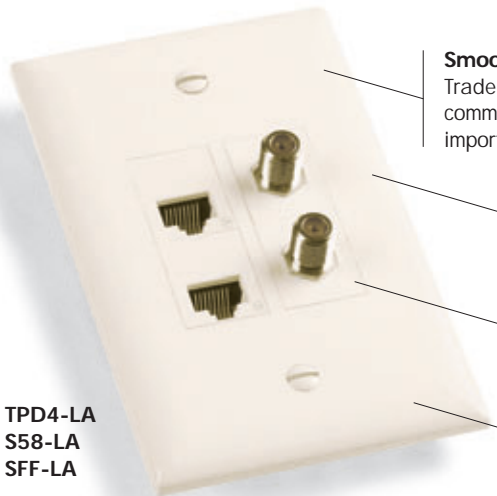

Virtually unbreakable construction features patent-pending reinforcing ribs for enhanced rigidity.

TPD1-LA

TPD9-LA

PSF1

PSF62

PSF82

Catalog Number	Description	Color	Catalog Number	Description	Color
TradeMaster DataCom Wall Plates					
TPD1-GRY TPD1-I TPD1-LA TPD1-W	1-port wall plate, single gang	Gray Ivory Light Almond White	TPD4-GRY TPD4-I TPD4-LA TPD4-W	4-port wall plate, single gang	Gray Ivory Light Almond White
TPD2-GRY TPD2-I TPD2-LA TPD2-W	2-port wall plate, single gang	Gray Ivory Light Almond White	TPD6-GRY TPD6-I TPD6-LA TPD6-W	6-port wall plate, single gang	Gray Ivory Light Almond White
TPD3-GRY TPD3-I TPD3-LA TPD3-W	3-port wall plate, single gang	Gray Ivory Light Almond White	TPD9-GRY TPD9-I TPD9-LA TPD9-W	9-port wall plate, double gang	Gray Ivory Light Almond White

APPLICATION TIP

The perfect match for TradeMaster wiring device wall plates.

Looking to specify network wiring devices that are 100 percent aesthetically compatible with your other wiring devices? Now you can, with the TradeMaster line. The same colors. The same finishes. The same sophisticated contours. The same dimensions. And because TradeMaster power wiring wall plates are available in a full range of colors and types, you don't have to compromise anywhere appearance is important.

Features

- Recessed labeling provides easy identification. Helps meet TIA/EIA-606 labeling standard. Labels and protective clear covers (both included) hide mounting screw heads.
- Jack modules snap in from the front to make installation fast and simple.
- Rugged ABS construction or Type 430 stainless steel for durability.

Commercial Network Wiring TradeMaster® DataCom & Innovate™ Wall Plates

TPD4-LA
S58-LA
SFF-LA

Smooth, polished look fits any decor and matches TradeMaster wiring device wall plates. Ideal for any commercial installation where appearance is especially important. And a perfect match for P&S Innovate™ jacks.