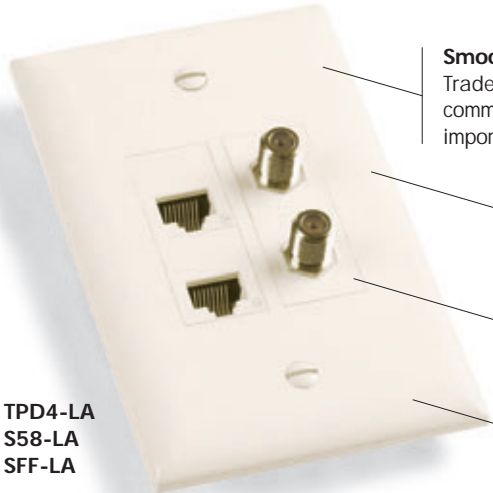

Virtually unbreakable construction features patent-pending reinforcing ribs for enhanced rigidity.

TPD1-LA

TPD9-LA

PSF1

PSF62

PSF82

Catalog Number	Description	Color	Catalog Number	Description	Color
TradeMaster DataCom Wall Plates					
TPD1-GRY TPD1-I TPD1-LA TPD1-W	1-port wall plate, single gang	Gray Ivory Light Almond White	TPD4-GRY TPD4-I TPD4-LA TPD4-W	4-port wall plate, single gang	Gray Ivory Light Almond White
TPD2-GRY TPD2-I TPD2-LA TPD2-W	2-port wall plate, single gang	Gray Ivory Light Almond White	TPD6-GRY TPD6-I TPD6-LA TPD6-W	6-port wall plate, single gang	Gray Ivory Light Almond White
TPD3-GRY TPD3-I TPD3-LA TPD3-W	3-port wall plate, single gang	Gray Ivory Light Almond White	TPD9-GRY TPD9-I TPD9-LA TPD9-W	9-port wall plate, double gang	Gray Ivory Light Almond White

APPLICATION TIP

The perfect match for TradeMaster wiring device wall plates.

Looking to specify network wiring devices that are 100 percent aesthetically compatible with your other wiring devices? Now you can, with the TradeMaster line. The same colors. The same finishes. The same sophisticated contours. The same dimensions. And because TradeMaster power wiring wall plates are available in a full range of colors and types, you don't have to compromise anywhere appearance is important.

- Features**
- Recessed labeling provides easy identification. Helps meet TIA/EIA-606 labeling standard. Labels and protective clear covers (both included) hide mounting screw heads.
 - Jack modules snap in from the front to make installation fast and simple.
 - Rugged ABS construction or Type 430 stainless steel for durability.

Commercial Network Wiring TradeMaster® DataCom & Innovate™ Wall Plates

TPD4-LA
S58-LA
SFF-LA

Smooth, polished look fits any decor and matches TradeMaster wiring device wall plates. Ideal for any commercial installation where appearance is especially important. And a perfect match for P&S Innovate™ jacks.