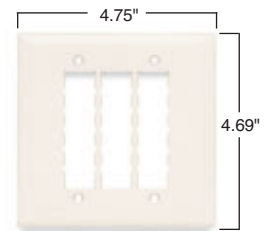

Commercial Network Wiring TradeMaster® DataCom & Innovate™ Wall Plates

TPD4-LA
S58-LA
SFF-LA

Smooth, polished look fits any decor and matches TradeMaster wiring device wall plates. Ideal for any commercial installation where appearance is especially important. And a perfect match for P&S Innovate™ jacks.

Better coverage, with an extra 3/16" more width and height than standard plates to reduce time-consuming drywall rework.

Flexible modular design accepts any combination of P&S Innovate jack modules for fast, easy configuration.

Virtually unbreakable construction features patent-pending reinforcing ribs for enhanced rigidity.

TPD1-LA

TPD9-LA

PSF1

PSF62

PSF82

Catalog Number	Description	Color	Catalog Number	Description	Color
TradeMaster DataCom Wall Plates					
TPD1-GRY TPD1-I TPD1-LA TPD1-W	1-port wall plate, single gang	Gray Ivory Light Almond White	TPD4-GRY TPD4-I TPD4-LA TPD4-W	4-port wall plate, single gang	Gray Ivory Light Almond White
TPD2-GRY TPD2-I TPD2-LA TPD2-W	2-port wall plate, single gang	Gray Ivory Light Almond White	TPD6-GRY TPD6-I TPD6-LA TPD6-W	6-port wall plate, single gang	Gray Ivory Light Almond White
TPD3-GRY TPD3-I TPD3-LA TPD3-W	3-port wall plate, single gang	Gray Ivory Light Almond White	TPD9-GRY TPD9-I TPD9-LA TPD9-W	9-port wall plate, double gang	Gray Ivory Light Almond White

- Features**
- Recessed labeling provides easy identification. Helps meet TIA/EIA-606 labeling standard. Labels and protective clear covers (both included) hide mounting screw heads.
 - Jack modules snap in from the front to make installation fast and simple.
 - Rugged ABS construction or Type 430 stainless steel for durability.