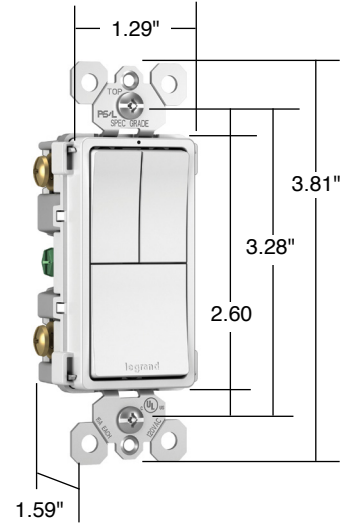

Technical Information

Performance

Electrical	
Supply Voltage	120/125VAC
Environmental	
Application	Indoor Use Only

RCD113W

Warranty

One year