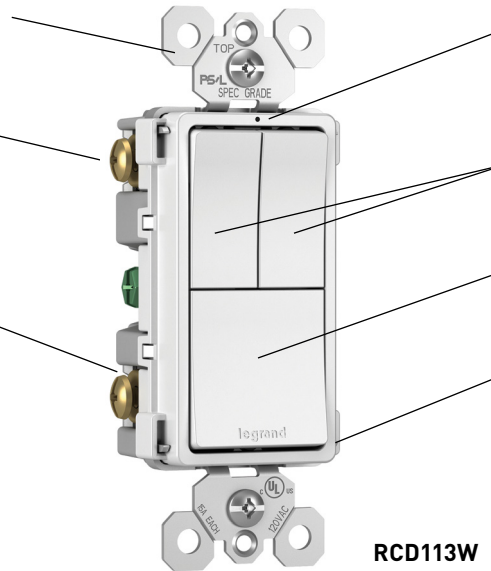

Greater lighting control in a single, space-saving device.

RCD11, RCD113, RCD33, RCD38TR

Aesthetically improved yet reliable as ever, these combination switches give end users greater lighting control by combining multiple functions in a one-gang configuration. Transform any of these devices into an illuminated switch in seconds with our Snap-In Light Module (RCDLM, sold separately). These combination switches are ideal for residential, multi-dwelling, commercial office and hospitality applications, and as part of the radiant® collection, now offer a better fit, form and finish.

Features & Benefits

Full wraparound metal strap, commercial grade with lock-in tabs.

All screws are tri-drive.

External screw-pressure-plate back and side wired. Accepts #14 - #10 AWG.

Snap-In Light Module (sold separately)
 White LED locator light glows when device is off for easy location in the dark.

Unique "Up/Down" switches match the look and feel of standard paddle switches.

Easy-to-use oversized main switch for primary load.

Impact-resistant face and body.

RCD113W

- Part of the radiant® collection
- Patented shutter system—now with black "invisi-shutters" for an invisible effect preferred by end users—helps prevent improper insertion of foreign objects (RCD38TR only).
- Single Pole/3-Way Switches can be wired as a single pole or 3-way switch.

3rd Party Compliance

 cULus Listed, UL20, Conform to NEMA WD-1 and WD-6

Technical Information

Performance

Electrical

Supply Voltage 120/125VAC

Environmental

Application Indoor Use Only