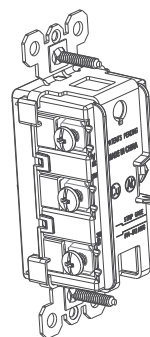

Ordering Information

Two Single Pole Switches

Catalog Number	Rating			3rd Party Compliance	
	A	VAC	Color	UL20	cULus
RCD11I	15	120/125	Ivory	•	•
RCD11W	15	120/125	White	•	•
RCD11BK	15	120/125	Black	•	•
RCD11LA	15	120/125	Light Almond	•	•

Two Single Pole/3-Way Switches

RCD33I	15	120/125	Ivory	•	•
RCD33W	15	120/125	White	•	•
RCD33BK	15	120/125	Black	•	•
RCD33LA	15	120/125	Light Almond	•	•

Two Single Pole Switches & One Single Pole/3-Way Switch

RCD113I	15	120/125	Ivory	•	•
RCD113W	15	120/125	White	•	•
RCD113BK	15	120/125	Black	•	•
RCD113LA	15	120/125	Light Almond	•	•

Single Pole/3-Way Switch & Tamper-Resistant Receptacle

Catalog Number	Rating			NEMA Config. No.	3rd Party Compliance		
	A	VAC	Color		UL20	UL498	cULus
RCD38TRI	15	120/125	Ivory	5-15R	•	•	•
RCD38TRW	15	120/125	White	5-15R	•	•	•
RCD38TRBK	15	120/125	Black	5-15R	•	•	•
RCD38TRLA	15	120/125	Light Almond	5-15R	•	•	•

Features

- Module simply snaps-in for easy installation.

Snap-In Light Module:

- Lights when OFF.
- Uses energy-efficient LED light.
- LED light will not generate heat and will last, on average, 47 years.

radiant® Locator Light Module

Catalog Number	Rating			3rd Party Compliance
	A	VAC	Color	cULus
RCDLM	15	120/125	Clear	•

Adding a Snap-In Light Module