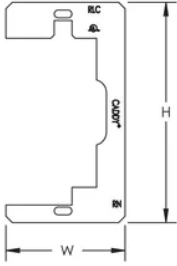

DEVICE LEVELER AND RETAINER

CATALOG NUMBER

RLC

CERTIFICATIONS

FEATURES

- Use for oversize drywall openings
- Helps prevent broken cover plates
- Helps prevent device from being pushed back in wall
- Makes floating device rigid

PRODUCT ATTRIBUTES

- Material: Steel
- Finish: Plain
- Height (H): 4 1/4"
- Width (W): 2.3"

DIAGRAMS

WARNING

nVent products shall be installed and used only as indicated in nVent's product instruction sheets and training materials. Instruction sheets are available at www.nvent.com and from your nVent customer service representative. Improper installation, misuse, misapplication or other failure to completely follow nVent's instructions and warnings may cause product malfunction, property damage, serious bodily injury and death and/or void your warranty.

Height (H): 4 1/4"

Width (W): 2.3"

DIAGRAMS

WARNING

nVent products shall be installed and used only as indicated in nVent's product instruction sheets and training materials. Instruction sheets are available at www.nvent.com and from your nVent customer service representative. Improper installation, misuse, misapplication or other failure to completely follow nVent's instructions and warnings may cause product malfunction, property damage, serious bodily injury and death and/or void your warranty.