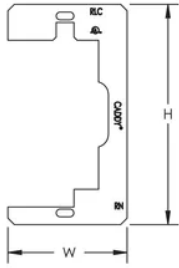

PRODUCT ATTRIBUTES

- Material: Steel
- Finish: Plain
- Height (H): 4 1/4"
- Width (W): 2.3"

DIAGRAMS

WARNING

nVent products shall be installed and used only as indicated in nVent's product instruction sheets and training materials. Instruction sheets are available at www.nvent.com and from your nVent customer service representative. Improper installation, misuse, misapplication or other failure to completely follow nVent's instructions and warnings may cause product malfunction, property damage, serious bodily injury and death and/or void your warranty.

FEATURES

Use for oversize drywall openings

Helps prevent broken cover plates

Helps prevent device from being pushed back in wall

Makes floating device rigid

PRODUCT ATTRIBUTES

Material: Steel

Finish: Plain

Height (H): 4 1/4"

Width (W): 2.3"

DIAGRAMS

WARNING

nVent products shall be installed and used only as indicated in nVent's product instruction sheets and training materials. Instruction sheets are available at www.nvent.com and from your nVent customer service representative. Improper installation, misuse, misapplication or other failure to completely follow nVent's instructions and warnings may cause product malfunction, property damage, serious bodily injury and death and/or void your warranty.