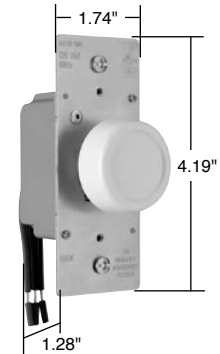

Residential Dimmers & Fan Speed Controls Rotary R TradeMaster® Series

Pass & Seymour

- | Features | |
|---|---|
| <ul style="list-style-type: none"> ■ Slimmer design – the trimmest rotary dimmers, 1/4" less depth than the leading competitor's models. ■ Easy-to-grip knob with soft, contemporary curves goes with any décor. Interchangeable with older-style knobs. ■ Excellent RFI/EMI filtering performance – won't impact sensitive electronic devices. ■ Pre-stripped leads speed termination. | <ul style="list-style-type: none"> ■ No de-rating of 600 watt models in multi-gang applications. ■ Leaves more room in the box for faster, easier installation. ■ Makes small adjustments in lighting levels easier. ■ Illuminated models are easy to find in the dark. |