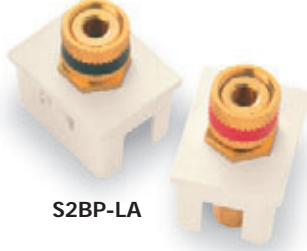

Commercial Network Wiring Innovate™ UTP & Multimedia Jack Modules

1. **Features**
2. Universal design supports either T568A or T568B. Easy-to-read color code wiring label.
   - Front-mount, click-in design. Removes easily for quick reconfiguration. Built strong to stand up to repeated installations and removals.
   - Paired punchdown sequence makes 110-style termination fast and simple. Provides TIA/EIA-568-B.2 standards compliance.

Catalog Number	Description	Color	
Category 6 Jack Modules			
S68-BK	RJ45 Category 6, T568A/B Universal Wiring	Black	
S68-BL		Blue	
S68-BR		Brown	
S68-G		Green	
S68-GRY		Gray	
S68-I		Ivory	
S68-LA		Lt. Almond	
S68-OR		Orange	
S68-P		Purple	
S68-RED		Red	
S68-W	White		
S68-Y	Yellow		
Category 5e Jack Modules			
S58-BK	RJ45 Category 5e, T568A/B Universal Wiring	Black	
S58-BL		Blue	
S58-BR		Brown	
S58-G		Green	
S58-GRY		Gray	
S58-I		Ivory	
S58-LA		Lt. Almond	
S58-OR		Orange	
S58-P		Purple	
S58-RED		Red	
S58-W		White	
S58-Y		Yellow	
PS58-SCTP*			
Category 3 Jack Modules			
S38-BK	RJ45 Category 3, T568A/B Universal Wiring	Black	
S38-GRY		Gray	
S38-I		Ivory	
S38-LA		Lt. Almond	
S38-W		White	
USOC Jack Modules			
S6U-GRY	RJ25C (RJ12) 6P/6C USOC Wiring	Gray	
S6U-I		Ivory	
S6U-LA		Lt. Almond	
S6U-W		White	

*Shielded for 100 ohm SCTP

1. **Features**
2. F connector module supports video coax cable.
   - Binding posts enable easy speaker wiring for multiroom stereo and accept both stripped conductor and banana plug connection. Red and black color coding makes it simple to ensure correct speaker wiring polarity.
   - Blank module instantly fills unused jack module spaces in wall plates.
   - ST™ and SC adapter modules let you bring fiber directly to the desktop for handling demanding, high-bandwidth applications. Available in both single- and dual-adapter models.