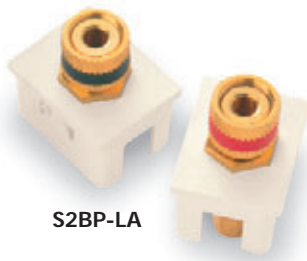

Commercial Network Wiring Innovate™ UTP & Multimedia Jack Modules

S68-LA

S58-LA

SFF-LA

S2BP-LA

SBL10-LA

PSDST-LA

PSDSC-LA

- Features**
- Universal design supports either T568A or T568B. Easy-to-read color code wiring label.
 - Front-mount, click-in design. Removes easily for quick reconfiguration. Built strong to stand up to repeated installations and removals.
 - Paired punchdown sequence makes 110-style termination fast and simple. Provides TIA/EIA-568-B.2 standards compliance.

*Shielded for 100 ohm SCTP

S38-LA

S6U-LA

- Features**
- F connector module supports video coax cable.
 - Binding posts enable easy speaker wiring for multiroom stereo and accept both stripped conductor and banana plug connection. Red and black color coding makes it simple to ensure correct speaker wiring polarity.
 - Blank module instantly fills unused jack module spaces in wall plates.
 - ST™ and SC adapter modules let you bring fiber directly to the desktop for handling demanding, high-bandwidth applications. Available in both single- and dual-adapter models.

PSDSC-LA

- Features**
- Universal design supports either T568A or T568B. Easy-to-read color code wiring label.
 - Front-mount, click-in design. Removes easily for quick reconfiguration. Built strong to stand up to repeated installations and removals.
 - Paired punchdown sequence makes 110-style termination fast and simple. Provides TIA/EIA-568-B.2 standards compliance.