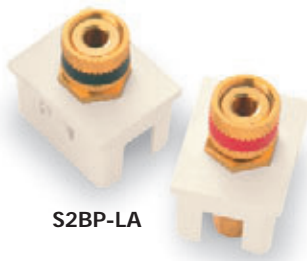

Commercial Network Wiring Innovate™ UTP & Multimedia Jack Modules

1. **Features**
2. Universal design supports either T568A or T568B. Easy-to-read color code wiring label.
   - Front-mount, click-in design. Removes easily for quick reconfiguration. Built strong to stand up to repeated installations and removals.
   - Paired punchdown sequence makes 110-style termination fast and simple. Provides TIA/EIA-568-B.2 standards compliance.

Catalog Number	Description	Color	
Category 6 Jack Modules			
S68-BK	RJ45 Category 6, T568A/B Universal Wiring	Black	
S68-BL		Blue	
S68-BR		Brown	
S68-G		Green	
S68-GRY		Gray	
S68-I		Ivory	
S68-LA		Lt. Almond	
S68-OR		Orange	
S68-P		Purple	
S68-RED		Red	
S68-W	White		
S68-Y	Yellow		
Category 5e Jack Modules			
S58-BK	RJ45 Category 5e, T568A/B Universal Wiring	Black	
S58-BL		Blue	
S58-BR		Brown	
S58-G		Green	
S58-GRY		Gray	
S58-I		Ivory	
S58-LA		Lt. Almond	
S58-OR		Orange	
S58-P		Purple	
S58-RED		Red	
S58-W		White	
S58-Y		Yellow	
PS58-SCTP*			
Category 3 Jack Modules			
S38-BK	RJ45 Category 3, T568A/B Universal Wiring	Black	
S38-GRY		Gray	
S38-I		Ivory	
S38-LA		Lt. Almond	
S38-W		White	
USOC Jack Modules			
S6U-GRY	RJ25C (RJ12) 6P/6C USOC Wiring	Gray	
S6U-I		Ivory	
S6U-LA		Lt. Almond	
S6U-W		White	

*Shielded for 100 ohm SCTP

1. **Features**
2. F connector module supports video coax cable.
   - Binding posts enable easy speaker wiring for multiroom stereo and accept both stripped conductor and banana plug connection. Red and black color coding makes it simple to ensure correct speaker wiring polarity.
   - Blank module instantly fills unused jack module spaces in wall plates.
   - ST™ and SC adapter modules let you bring fiber directly to the desktop for handling demanding, high-bandwidth applications. Available in both single- and dual-adapter models.