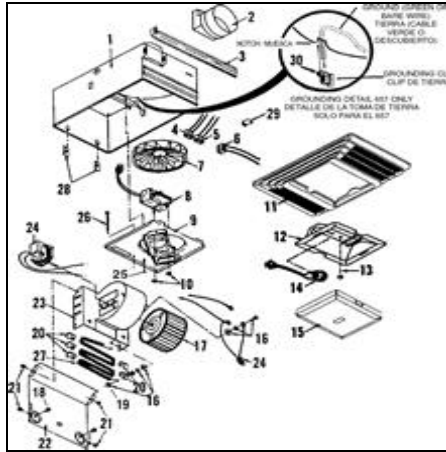

Products Dealer Locator **Shop for Parts** Customer Service About Us

Parts Store ▼
Search Results

You searched for: 657 Fan/Light

Listed below are the parts available for this model.

Instructions: Use the parts explosion image to locate the associated part key number. Select the matching part key from the list below. Then add the desired item to your shopping cart by selecting "Add to Cart" or [Search Again](#) to locate parts for a different model.