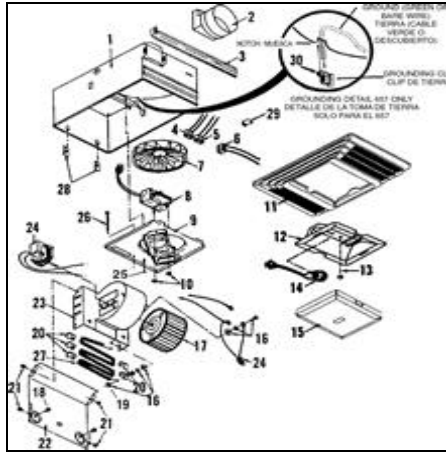

Close Window

Products Dealer Locator **Shop for Parts** Customer Service About Us

Parts Store ▼
Search Results

You searched for: 657 Fan/Light

Listed below are the parts available for this model.

Instructions: Use the parts explosion image to locate the associated part key number. Select the matching part key from the list below. Then add the desired item to your shopping cart by selecting "Add to Cart" or [Search Again](#) to locate parts for a different model.