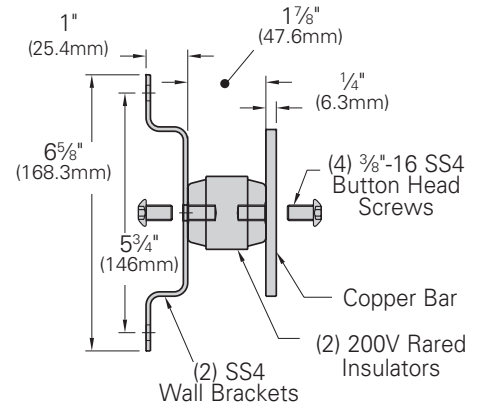

Grounding Accessories

Telecommunications Main Grounding Bar

- Used as a central consolidation point for telecommunications and other low voltage systems within the room
- Typically located on wall or entry room where exterior ground enters building
- Kit includes:
 - 1 - Grounding bar assembly
 - 6 - #6 compression lugs
 - 1 each - #2, 1/0, 2/0, 3/0 compression lugs
 - 12 each - 1/4"-20 x 3/4" (19.0mm) SS4 hex bolts, hex nuts & lock washers
 - 6 each - 3/8"-16 x 1" (25.4mm) SS4 hex bolts, hex nuts & lock washers
- Material: Copper bar and SS4 wall brackets

Dimensional Data

- A = 4" (101.6mm)
- B = 5/8" (15.8mm)
- C = 1 1/4" (31.7mm)
- D = 1" (25.4mm)
- H1 = 5/16"Ø (7.9mm)
- H2 = 7/16"Ø (11.1mm)
- H3 = 3/8"Ø (9.5mm)

Part Number	Includes	Length		Wt./Ea.	
		in.	(mm)	lbs.	(kg)
SBTMGB12	Grounding Bar Assy	12"	(305)	4.7	(2.13)
SBTMGB12K	Bar Assy & Hardware Kit	12"	(305)	7.7	(3.49)
SBTMGB20	Grounding Bar Assy	20"	(508)	7.1	(3.22)
SBTMGB20K	Bar Assy & Hardware Kit	20"	(508)	10.1	(4.58)