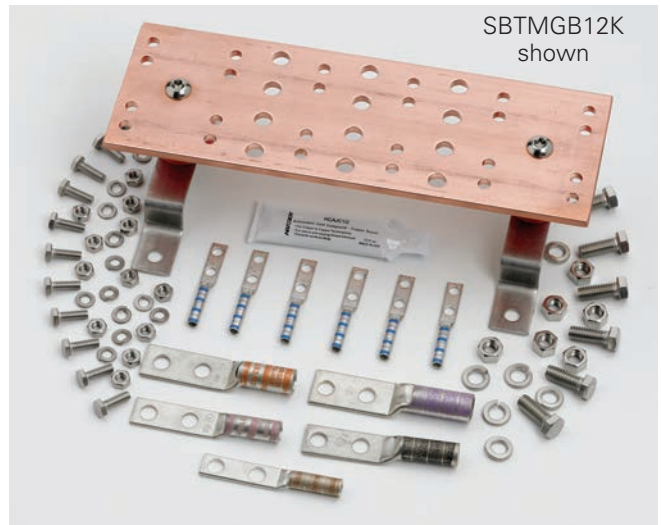

## Telecommunications Main Grounding Bar

- Used as a central consolidation point for telecommunications and other low voltage systems within the room
- Typically located on wall or entry room where exterior ground enters building
- Kit includes:
  - 1 - Grounding bar assembly
  - 6 - #6 compression lugs
  - 1 each - #2, 1/0, 2/0, 3/0 compression lugs
  - 12 each - 1/4"-20 x 3/4" (19.0mm) SS4 hex bolts, hex nuts & lock washers
  - 6 each - 3/8"-16 x 1" (25.4mm) SS4 hex bolts, hex nuts & lock washers
- Material: Copper bar and SS4 wall brackets

### Dimensional Data

- A = 4" (101.6mm)
- B = 5/8" (15.8mm)
- C = 1 1/4" (31.7mm)
- D = 1" (25.4mm)
- H1 = 5/16"Ø (7.9mm)
- H2 = 7/16"Ø (11.1mm)
- H3 = 3/8"Ø (9.5mm)

Part Number	Includes	Length		Wt./Ea.	
		in.	(mm)	lbs.	(kg)
SBTMGB12	Grounding Bar Assy	12"	(305)	4.7	(2.13)
SBTMGB12K	Bar Assy & Hardware Kit	12"	(305)	7.7	(3.49)
SBTMGB20	Grounding Bar Assy	20"	(508)	7.1	(3.22)
SBTMGB20K	Bar Assy & Hardware Kit	20"	(508)	10.1	(4.58)