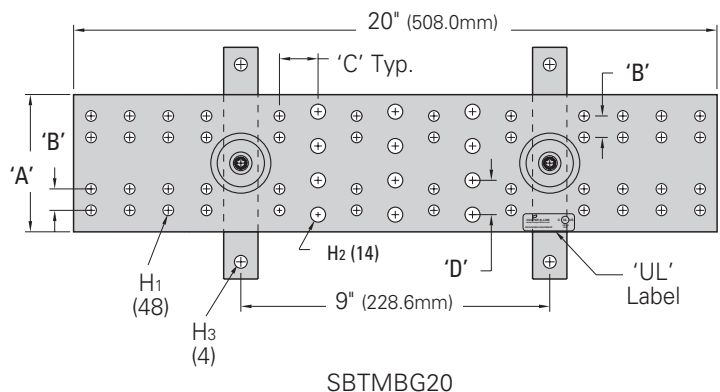

## Telecommunications Main Grounding Bar

- Used as a central consolidation point for telecommunications and other low voltage systems within the room
- Typically located on wall or entry room where exterior ground enters building
- Kit includes:
  - 1 - Grounding bar assembly
  - 6 - #6 compression lugs
  - 1 each - #2, 1/0, 2/0, 3/0 compression lugs
  - 12 each - 1/4"-20 x 3/4" (19.0mm) SS4 hex bolts, hex nuts & lock washers
  - 6 each - 3/8"-16 x 1" (25.4mm) SS4 hex bolts, hex nuts & lock washers
- Material: Copper bar and SS4 wall brackets

### Dimensional Data

- A = 4" (101.6mm)
- B = 5/8" (15.8mm)
- C = 1 1/4" (31.7mm)
- D = 1" (25.4mm)
- H1 = 5/16"Ø (7.9mm)
- H2 = 7/16"Ø (11.1mm)
- H3 = 3/8"Ø (9.5mm)

Part Number	Includes	Length		Wt./Ea.	
		in.	(mm)	lbs.	(kg)
SBTMGB12	Grounding Bar Assy	12"	(305)	4.7	(2.13)
SBTMGB12K	Bar Assy & Hardware Kit	12"	(305)	7.7	(3.49)
SBTMGB20	Grounding Bar Assy	20"	(508)	7.1	(3.22)
SBTMGB20K	Bar Assy & Hardware Kit	20"	(508)	10.1	(4.58)