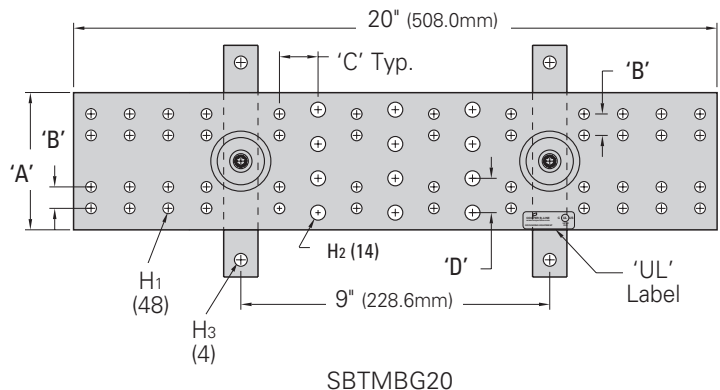

## Telecommunications Main Grounding Bar

- Used as a central consolidation point for telecommunications and other low voltage systems within the room
- Typically located on wall or entry room where exterior ground enters building
- Kit includes:
  - 1 - Grounding bar assembly
  - 6 - #6 compression lugs
  - 1 each - #2, 1/0, 2/0, 3/0 compression lugs
  - 12 each - 1/4"-20 x 3/4" (19.0mm) SS4 hex bolts, hex nuts & lock washers
  - 6 each - 3/8"-16 x 1" (25.4mm) SS4 hex bolts, hex nuts & lock washers
- Material: Copper bar and SS4 wall brackets

### Dimensional Data

- A = 4" (101.6mm)
- B = 5/8" (15.8mm)
- C = 1 1/4" (31.7mm)
- D = 1" (25.4mm)
- H1 = 5/16"Ø (7.9mm)
- H2 = 7/16"Ø (11.1mm)
- H3 = 3/8"Ø (9.5mm)

Part Number	Includes	Length		Wt./Ea.	
		in.	(mm)	lbs.	(kg)
SBTMGB12	Grounding Bar Assy	12"	(305)	4.7	(2.13)
SBTMGB12K	Bar Assy & Hardware Kit	12"	(305)	7.7	(3.49)
SBTMGB20	Grounding Bar Assy	20"	(508)	7.1	(3.22)
SBTMGB20K	Bar Assy & Hardware Kit	20"	(508)	10.1	(4.58)