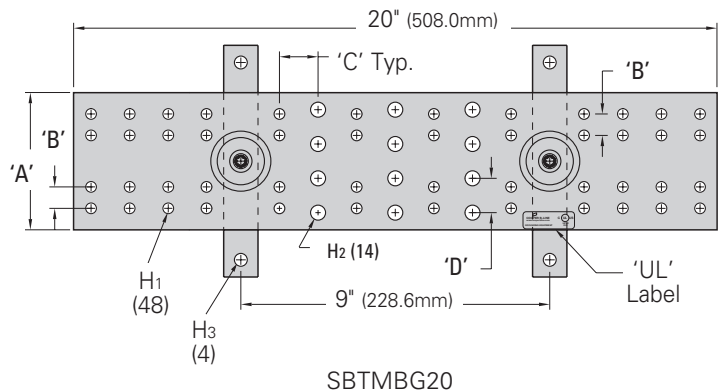

Grounding Accessories

Telecommunications Main Grounding Bar

- Used as a central consolidation point for telecommunications and other low voltage systems within the room
- Typically located on wall or entry room where exterior ground enters building
- Kit includes:
 - 1 - Grounding bar assembly
 - 6 - #6 compression lugs
 - 1 each - #2, 1/0, 2/0, 3/0 compression lugs
 - 12 each - 1/4"-20 x 3/4" (19.0mm) SS4 hex bolts, hex nuts & lock washers
 - 6 each - 3/8"-16 x 1" (25.4mm) SS4 hex bolts, hex nuts & lock washers
- Material: Copper bar and SS4 wall brackets

Dimensional Data

- A = 4" (101.6mm)
- B = 5/8" (15.8mm)
- C = 1 1/4" (31.7mm)
- D = 1" (25.4mm)
- H1 = 5/16"Ø (7.9mm)
- H2 = 7/16"Ø (11.1mm)
- H3 = 3/8"Ø (9.5mm)

Part Number	Includes	Length		Wt./Ea.	
		in.	(mm)	lbs.	(kg)
SBTMGB12	Grounding Bar Assy	12"	(305)	4.7	(2.13)
SBTMGB12K	Bar Assy & Hardware Kit	12"	(305)	7.7	(3.49)
SBTMGB20	Grounding Bar Assy	20"	(508)	7.1	(3.22)
SBTMGB20K	Bar Assy & Hardware Kit	20"	(508)	10.1	(4.58)