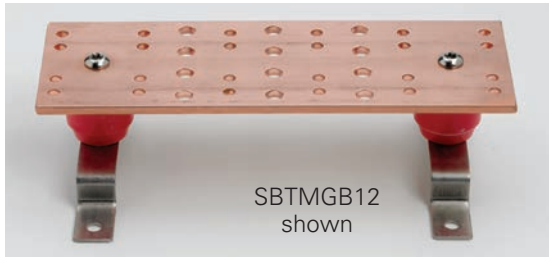

## Telecommunications Main Grounding Bar

- Used as a central consolidation point for telecommunications and other low voltage systems within the room
- Typically located on wall or entry room where exterior ground enters building
- Kit includes:
  - 1 - Grounding bar assembly
  - 6 - #6 compression lugs
  - 1 each - #2, 1/0, 2/0, 3/0 compression lugs
  - 12 each - 1/4"-20 x 3/4" (19.0mm) SS4 hex bolts, hex nuts & lock washers
  - 6 each - 3/8"-16 x 1" (25.4mm) SS4 hex bolts, hex nuts & lock washers
- Material: Copper bar and SS4 wall brackets

### Dimensional Data

- A = 4" (101.6mm)
- B = 5/8" (15.8mm)
- C = 1 1/4" (31.7mm)
- D = 1" (25.4mm)
- H1 = 5/16"Ø (7.9mm)
- H2 = 7/16"Ø (11.1mm)
- H3 = 3/8"Ø (9.5mm)

Part Number	Includes	Length		Wt./Ea.	
		in.	(mm)	lbs.	(kg)
SBTMGB12	Grounding Bar Assy	12"	(305)	4.7	(2.13)
SBTMGB12K	Bar Assy & Hardware Kit	12"	(305)	7.7	(3.49)
SBTMGB20	Grounding Bar Assy	20"	(508)	7.1	(3.22)
SBTMGB20K	Bar Assy & Hardware Kit	20"	(508)	10.1	(4.58)