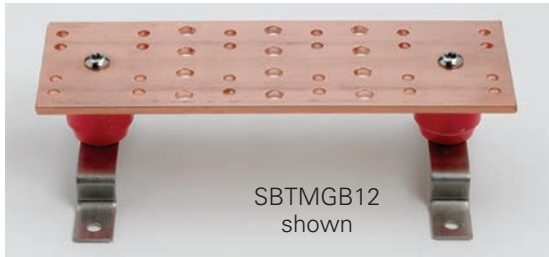

Grounding Accessories

Telecommunications Main Grounding Bar

- Used as a central consolidation point for telecommunications and other low voltage systems within the room
- Typically located on wall or entry room where exterior ground enters building
- Kit includes:
 - 1 - Grounding bar assembly
 - 6 - #6 compression lugs
 - 1 each - #2, 1/0, 2/0, 3/0 compression lugs
 - 12 each - 1/4"-20 x 3/4" (19.0mm) SS4 hex bolts, hex nuts & lock washers
 - 6 each - 3/8"-16 x 1" (25.4mm) SS4 hex bolts, hex nuts & lock washers
- Material: Copper bar and SS4 wall brackets

Dimensional Data

- A = 4" (101.6mm)
- B = 5/8" (15.8mm)
- C = 1 1/4" (31.7mm)
- D = 1" (25.4mm)
- H1 = 5/16"Ø (7.9mm)
- H2 = 7/16"Ø (11.1mm)
- H3 = 3/8"Ø (9.5mm)

Part Number	Includes	Length		Wt./Ea.	
		in.	(mm)	lbs.	(kg)
SBTMGB12	Grounding Bar Assy	12"	(305)	4.7	(2.13)
SBTMGB12K	Bar Assy & Hardware Kit	12"	(305)	7.7	(3.49)
SBTMGB20	Grounding Bar Assy	20"	(508)	7.1	(3.22)
SBTMGB20K	Bar Assy & Hardware Kit	20"	(508)	10.1	(4.58)