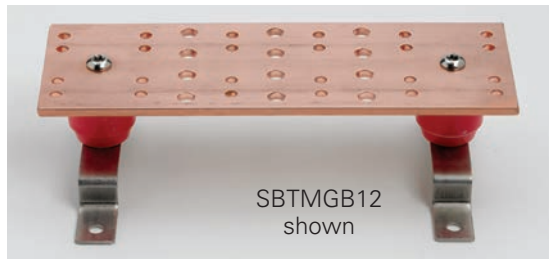

Grounding Accessories

Telecommunications Main Grounding Bar

- Used as a central consolidation point for telecommunications and other low voltage systems within the room
- Typically located on wall or entry room where exterior ground enters building
- Kit includes:
 - 1 - Grounding bar assembly
 - 6 - #6 compression lugs
 - 1 each - #2, 1/0, 2/0, 3/0 compression lugs
 - 12 each - 1/4"-20 x 3/4" (19.0mm) SS4 hex bolts, hex nuts & lock washers
 - 6 each - 3/8"-16 x 1" (25.4mm) SS4 hex bolts, hex nuts & lock washers
- Material: Copper bar and SS4 wall brackets

Dimensional Data

- A = 4" (101.6mm)
- B = 5/8" (15.8mm)
- C = 1 1/4" (31.7mm)
- D = 1" (25.4mm)
- H1 = 5/16"Ø (7.9mm)
- H2 = 7/16"Ø (11.1mm)
- H3 = 3/8"Ø (9.5mm)

Part Number	Includes	Length		Wt./Ea.	
		in.	(mm)	lbs.	(kg)
SBTMGB12	Grounding Bar Assy	12"	(305)	4.7	(2.13)
SBTMGB12K	Bar Assy & Hardware Kit	12"	(305)	7.7	(3.49)
SBTMGB20	Grounding Bar Assy	20"	(508)	7.1	(3.22)
SBTMGB20K	Bar Assy & Hardware Kit	20"	(508)	10.1	(4.58)