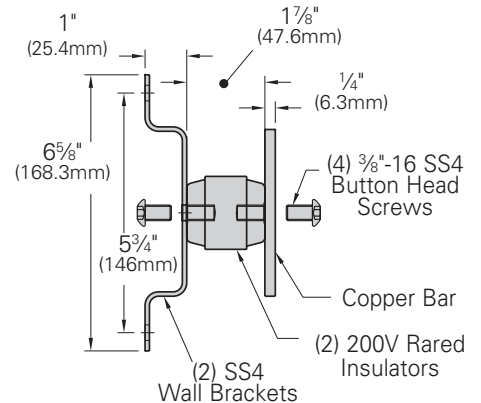

## Telecommunications Main Grounding Bar

- Used as a central consolidation point for telecommunications and other low voltage systems within the room
- Typically located on wall or entry room where exterior ground enters building
- Kit includes:
  - 1 - Grounding bar assembly
  - 6 - #6 compression lugs
  - 1 each - #2, 1/0, 2/0, 3/0 compression lugs
  - 12 each - 1/4"-20 x 3/4" (19.0mm) SS4 hex bolts, hex nuts & lock washers
  - 6 each - 3/8"-16 x 1" (25.4mm) SS4 hex bolts, hex nuts & lock washers
- Material: Copper bar and SS4 wall brackets

### Dimensional Data

- A = 4" (101.6mm)
- B = 5/8" (15.8mm)
- C = 1 1/4" (31.7mm)
- D = 1" (25.4mm)
- H1 = 5/16"Ø (7.9mm)
- H2 = 7/16"Ø (11.1mm)
- H3 = 3/8"Ø (9.5mm)

Part Number	Includes	Length		Wt./Ea.	
		in.	(mm)	lbs.	(kg)
SBTMGB12	Grounding Bar Assy	12"	(305)	4.7	(2.13)
SBTMGB12K	Bar Assy & Hardware Kit	12"	(305)	7.7	(3.49)
SBTMGB20	Grounding Bar Assy	20"	(508)	7.1	(3.22)
SBTMGB20K	Bar Assy & Hardware Kit	20"	(508)	10.1	(4.58)