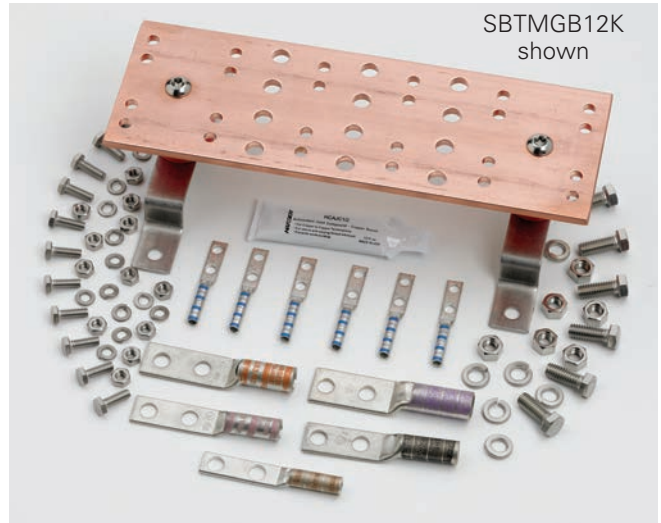

## Telecommunications Main Grounding Bar

- Used as a central consolidation point for telecommunications and other low voltage systems within the room
- Typically located on wall or entry room where exterior ground enters building
- Kit includes:
  - 1 - Grounding bar assembly
  - 6 - #6 compression lugs
  - 1 each - #2, 1/0, 2/0, 3/0 compression lugs
  - 12 each - 1/4"-20 x 3/4" (19.0mm) SS4 hex bolts, hex nuts & lock washers
  - 6 each - 3/8"-16 x 1" (25.4mm) SS4 hex bolts, hex nuts & lock washers
- Material: Copper bar and SS4 wall brackets

### Dimensional Data

- A = 4" (101.6mm)
- B = 5/8" (15.8mm)
- C = 1 1/4" (31.7mm)
- D = 1" (25.4mm)
- H1 = 5/16"Ø (7.9mm)
- H2 = 7/16"Ø (11.1mm)
- H3 = 3/8"Ø (9.5mm)

Part Number	Includes	Length		Wt./Ea.	
		in.	(mm)	lbs.	(kg)
SBTMGB12	Grounding Bar Assy	12"	(305)	4.7	(2.13)
SBTMGB12K	Bar Assy & Hardware Kit	12"	(305)	7.7	(3.49)
SBTMGB20	Grounding Bar Assy	20"	(508)	7.1	(3.22)
SBTMGB20K	Bar Assy & Hardware Kit	20"	(508)	10.1	(4.58)