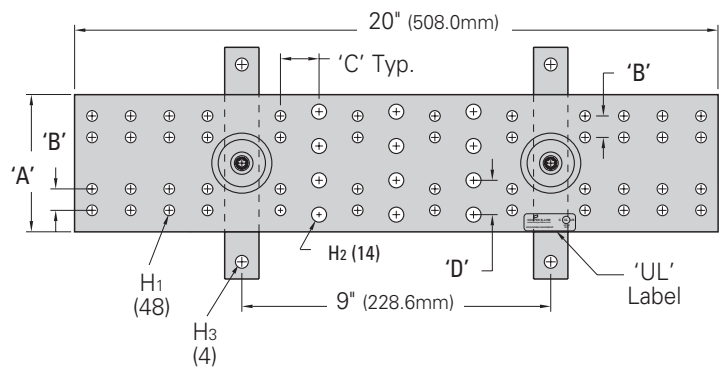

### Dimensional Data

- A = 4" (101.6mm)
- B = 5/8" (15.8mm)
- C = 1 1/4" (31.7mm)
- D = 1" (25.4mm)
- H1 = 5/16"Ø (7.9mm)
- H2 = 7/16"Ø (11.1mm)
- H3 = 3/8"Ø (9.5mm)

Part Number	Includes	Length		Wt./Ea.	
		in.	(mm)	lbs.	(kg)
SBTMGB12	Grounding Bar Assy	12"	(305)	4.7	(2.13)
SBTMGB12K	Bar Assy & Hardware Kit	12"	(305)	7.7	(3.49)
SBTMGB20	Grounding Bar Assy	20"	(508)	7.1	(3.22)
SBTMGB20K	Bar Assy & Hardware Kit	20"	(508)	10.1	(4.58)

## Telecommunications Main Grounding Bar

- Used as a central consolidation point for telecommunications and other low voltage systems within the room
- Typically located on wall or entry room where exterior ground enters building
- Kit includes:
  - 1 - Grounding bar assembly
  - 6 - #6 compression lugs
  - 1 each - #2, 1/0, 2/0, 3/0 compression lugs
  - 12 each - 1/4"-20 x 3/4" (19.0mm) SS4 hex bolts, hex nuts & lock washers
  - 6 each - 3/8"-16 x 1" (25.4mm) SS4 hex bolts, hex nuts & lock washers
- Material: Copper bar and SS4 wall brackets