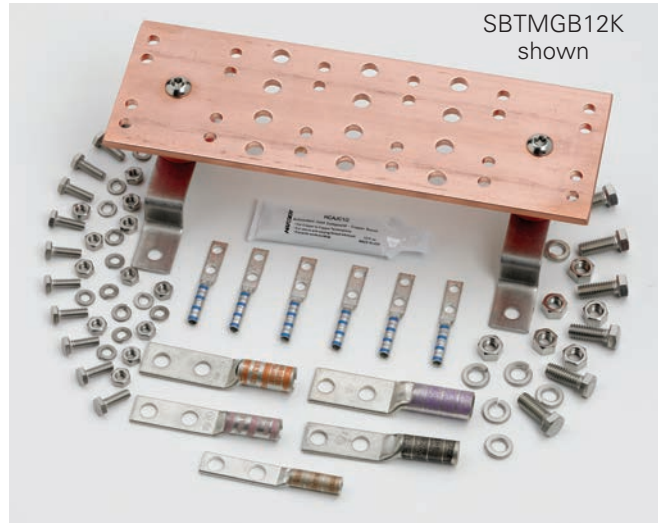

Grounding Accessories

Telecommunications Main Grounding Bar

- Used as a central consolidation point for telecommunications and other low voltage systems within the room
- Typically located on wall or entry room where exterior ground enters building
- Kit includes:
 - 1 - Grounding bar assembly
 - 6 - #6 compression lugs
 - 1 each - #2, 1/0, 2/0, 3/0 compression lugs
 - 12 each - 1/4"-20 x 3/4" (19.0mm) SS4 hex bolts, hex nuts & lock washers
 - 6 each - 3/8"-16 x 1" (25.4mm) SS4 hex bolts, hex nuts & lock washers
- Material: Copper bar and SS4 wall brackets

Dimensional Data

- A = 4" (101.6mm)
- B = 5/8" (15.8mm)
- C = 1 1/4" (31.7mm)
- D = 1" (25.4mm)
- H1 = 5/16"Ø (7.9mm)
- H2 = 7/16"Ø (11.1mm)
- H3 = 3/8"Ø (9.5mm)

Part Number	Includes	Length		Wt./Ea.	
		in.	(mm)	lbs.	(kg)
SBTMGB12	Grounding Bar Assy	12"	(305)	4.7	(2.13)
SBTMGB12K	Bar Assy & Hardware Kit	12"	(305)	7.7	(3.49)
SBTMGB20	Grounding Bar Assy	20"	(508)	7.1	(3.22)
SBTMGB20K	Bar Assy & Hardware Kit	20"	(508)	10.1	(4.58)