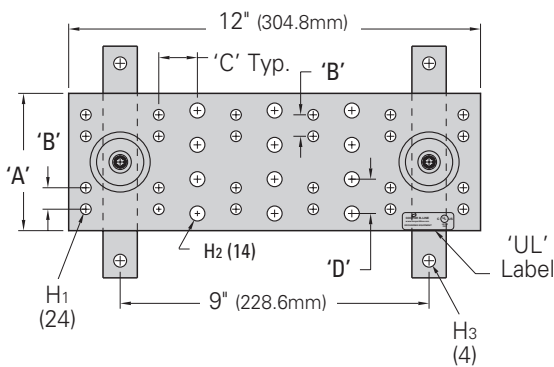

## Telecommunications Main Grounding Bar

- Used as a central consolidation point for telecommunications and other low voltage systems within the room
- Typically located on wall or entry room where exterior ground enters building
- Kit includes:
  - 1 - Grounding bar assembly
  - 6 - #6 compression lugs
  - 1 each - #2, 1/0, 2/0, 3/0 compression lugs
  - 12 each - 1/4"-20 x 3/4" (19.0mm) SS4 hex bolts, hex nuts & lock washers
  - 6 each - 3/8"-16 x 1" (25.4mm) SS4 hex bolts, hex nuts & lock washers
- Material: Copper bar and SS4 wall brackets

### Dimensional Data

- A = 4" (101.6mm)
- B = 5/8" (15.8mm)
- C = 1 1/4" (31.7mm)
- D = 1" (25.4mm)
- H1 = 5/16"Ø (7.9mm)
- H2 = 7/16"Ø (11.1mm)
- H3 = 3/8"Ø (9.5mm)

Part Number	Includes	Length		Wt./Ea.	
		in.	(mm)	lbs.	(kg)
SBTMGB12	Grounding Bar Assy	12"	(305)	4.7	(2.13)
SBTMGB12K	Bar Assy & Hardware Kit	12"	(305)	7.7	(3.49)
SBTMGB20	Grounding Bar Assy	20"	(508)	7.1	(3.22)
SBTMGB20K	Bar Assy & Hardware Kit	20"	(508)	10.1	(4.58)