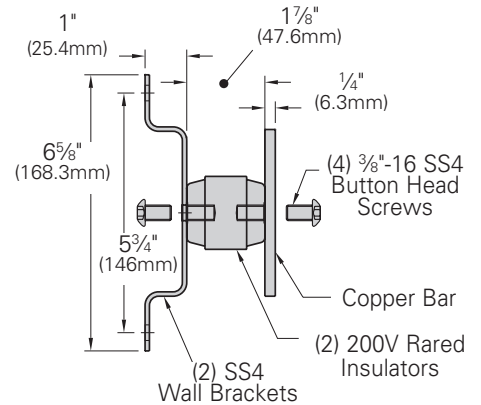

Grounding Accessories

Telecommunications Main Grounding Bar

- Used as a central consolidation point for telecommunications and other low voltage systems within the room
- Typically located on wall or entry room where exterior ground enters building
- Kit includes:
 - 1 - Grounding bar assembly
 - 6 - #6 compression lugs
 - 1 each - #2, 1/0, 2/0, 3/0 compression lugs
 - 12 each - 1/4"-20 x 3/4" (19.0mm) SS4 hex bolts, hex nuts & lock washers
 - 6 each - 3/8"-16 x 1" (25.4mm) SS4 hex bolts, hex nuts & lock washers
- Material: Copper bar and SS4 wall brackets

Dimensional Data

- A = 4" (101.6mm)
- B = 5/8" (15.8mm)
- C = 1 1/4" (31.7mm)
- D = 1" (25.4mm)
- H1 = 5/16"Ø (7.9mm)
- H2 = 7/16"Ø (11.1mm)
- H3 = 3/8"Ø (9.5mm)

Part Number	Includes	Length		Wt./Ea.	
		in.	(mm)	lbs.	(kg)
SBTMGB12	Grounding Bar Assy	12"	(305)	4.7	(2.13)
SBTMGB12K	Bar Assy & Hardware Kit	12"	(305)	7.7	(3.49)
SBTMGB20	Grounding Bar Assy	20"	(508)	7.1	(3.22)
SBTMGB20K	Bar Assy & Hardware Kit	20"	(508)	10.1	(4.58)