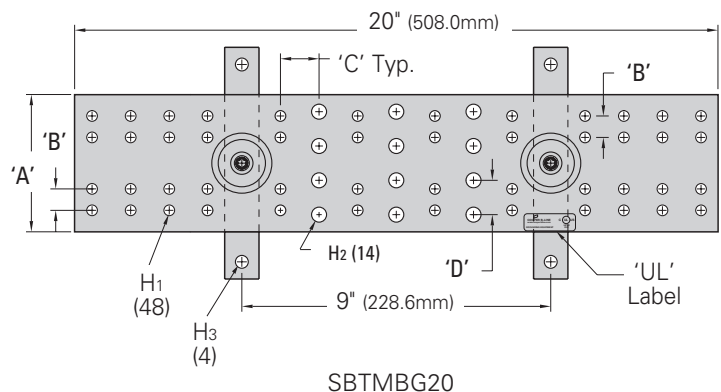

Grounding Accessories

Telecommunications Main Grounding Bar

- Used as a central consolidation point for telecommunications and other low voltage systems within the room
- Typically located on wall or entry room where exterior ground enters building
- Kit includes:
 - 1 - Grounding bar assembly
 - 6 - #6 compression lugs
 - 1 each - #2, 1/0, 2/0, 3/0 compression lugs
 - 12 each - 1/4"-20 x 3/4" (19.0mm) SS4 hex bolts, hex nuts & lock washers
 - 6 each - 3/8"-16 x 1" (25.4mm) SS4 hex bolts, hex nuts & lock washers
- Material: Copper bar and SS4 wall brackets

Dimensional Data

- A = 4" (101.6mm)
- B = 5/8" (15.8mm)
- C = 1 1/4" (31.7mm)
- D = 1" (25.4mm)
- H1 = 5/16"Ø (7.9mm)
- H2 = 7/16"Ø (11.1mm)
- H3 = 3/8"Ø (9.5mm)

Part Number	Includes	Length		Wt./Ea.	
		in.	(mm)	lbs.	(kg)
SBTMGB12	Grounding Bar Assy	12"	(305)	4.7	(2.13)
SBTMGB12K	Bar Assy & Hardware Kit	12"	(305)	7.7	(3.49)
SBTMGB20	Grounding Bar Assy	20"	(508)	7.1	(3.22)
SBTMGB20K	Bar Assy & Hardware Kit	20"	(508)	10.1	(4.58)