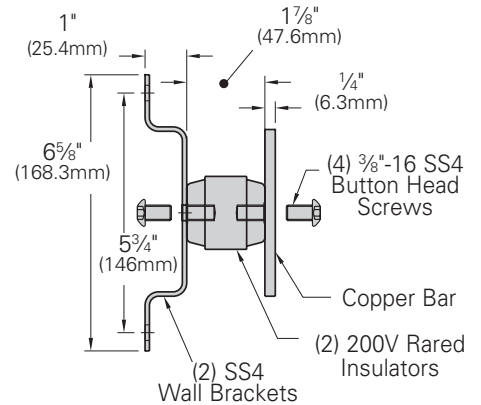

## Telecommunications Main Grounding Bar

- Used as a central consolidation point for telecommunications and other low voltage systems within the room
- Typically located on wall or entry room where exterior ground enters building
- Kit includes:
  - 1 - Grounding bar assembly
  - 6 - #6 compression lugs
  - 1 each - #2, 1/0, 2/0, 3/0 compression lugs
  - 12 each - 1/4"-20 x 3/4" (19.0mm) SS4 hex bolts, hex nuts & lock washers
  - 6 each - 3/8"-16 x 1" (25.4mm) SS4 hex bolts, hex nuts & lock washers
- Material: Copper bar and SS4 wall brackets

### Dimensional Data

- A = 4" (101.6mm)
- B = 5/8" (15.8mm)
- C = 1 1/4" (31.7mm)
- D = 1" (25.4mm)
- H1 = 5/16"Ø (7.9mm)
- H2 = 7/16"Ø (11.1mm)
- H3 = 3/8"Ø (9.5mm)

Part Number	Includes	Length		Wt./Ea.	
		in.	(mm)	lbs.	(kg)
SBTMGB12	Grounding Bar Assy	12"	(305)	4.7	(2.13)
SBTMGB12K	Bar Assy & Hardware Kit	12"	(305)	7.7	(3.49)
SBTMGB20	Grounding Bar Assy	20"	(508)	7.1	(3.22)
SBTMGB20K	Bar Assy & Hardware Kit	20"	(508)	10.1	(4.58)