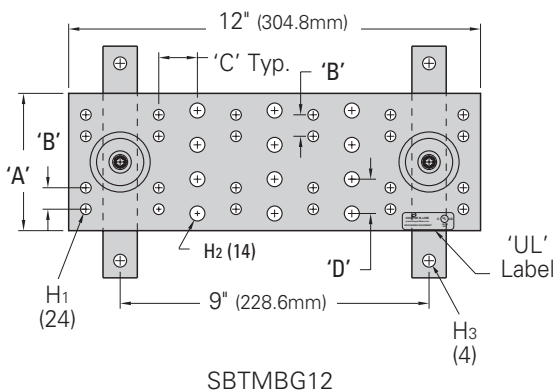

## Telecommunications Main Grounding Bar

- Used as a central consolidation point for telecommunications and other low voltage systems within the room
- Typically located on wall or entry room where exterior ground enters building
- Kit includes:
  - 1 - Grounding bar assembly
  - 6 - #6 compression lugs
  - 1 each - #2, 1/0, 2/0, 3/0 compression lugs
  - 12 each - 1/4"-20 x 3/4" (19.0mm) SS4 hex bolts, hex nuts & lock washers
  - 6 each - 3/8"-16 x 1" (25.4mm) SS4 hex bolts, hex nuts & lock washers
- Material: Copper bar and SS4 wall brackets

### Dimensional Data

- A = 4" (101.6mm)
- B = 5/8" (15.8mm)
- C = 1 1/4" (31.7mm)
- D = 1" (25.4mm)
- H1 = 5/16"Ø (7.9mm)
- H2 = 7/16"Ø (11.1mm)
- H3 = 3/8"Ø (9.5mm)

Part Number	Includes	Length		Wt./Ea.	
		in.	(mm)	lbs.	(kg)
SBTMGB12	Grounding Bar Assy	12"	(305)	4.7	(2.13)
SBTMGB12K	Bar Assy & Hardware Kit	12"	(305)	7.7	(3.49)
SBTMGB20	Grounding Bar Assy	20"	(508)	7.1	(3.22)
SBTMGB20K	Bar Assy & Hardware Kit	20"	(508)	10.1	(4.58)