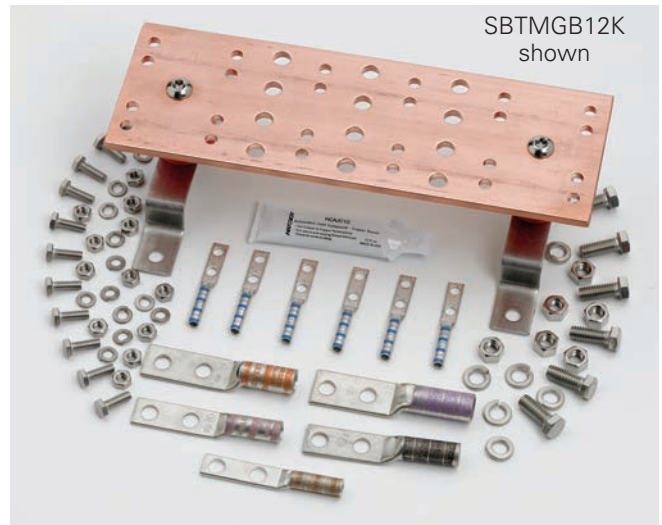

Grounding Accessories

Telecommunications Main Grounding Bar

- Used as a central consolidation point for telecommunications and other low voltage systems within the room
- Typically located on wall or entry room where exterior ground enters building
- Kit includes:
 - 1 - Grounding bar assembly
 - 6 - #6 compression lugs
 - 1 each - #2, 1/0, 2/0, 3/0 compression lugs
 - 12 each - 1/4"-20 x 3/4" (19.0mm) SS4 hex bolts, hex nuts & lock washers
 - 6 each - 3/8"-16 x 1" (25.4mm) SS4 hex bolts, hex nuts & lock washers
- Material: Copper bar and SS4 wall brackets

Dimensional Data

- A = 4" (101.6mm)
- B = 5/8" (15.8mm)
- C = 1 1/4" (31.7mm)
- D = 1" (25.4mm)
- H1 = 5/16"Ø (7.9mm)
- H2 = 7/16"Ø (11.1mm)
- H3 = 3/8"Ø (9.5mm)

Part Number	Includes	Length		Wt./Ea.	
		in.	(mm)	lbs.	(kg)
SBTMGB12	Grounding Bar Assy	12"	(305)	4.7	(2.13)
SBTMGB12K	Bar Assy & Hardware Kit	12"	(305)	7.7	(3.49)
SBTMGB20	Grounding Bar Assy	20"	(508)	7.1	(3.22)
SBTMGB20K	Bar Assy & Hardware Kit	20"	(508)	10.1	(4.58)