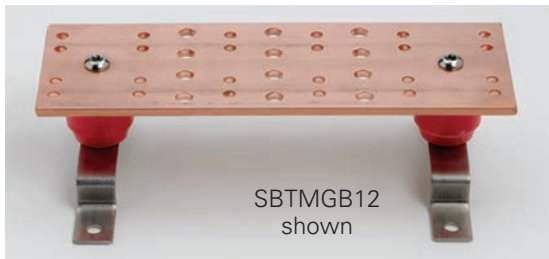

## Telecommunications Main Grounding Bar

- Used as a central consolidation point for telecommunications and other low voltage systems within the room
- Typically located on wall or entry room where exterior ground enters building
- Kit includes:
  - 1 - Grounding bar assembly
  - 6 - #6 compression lugs
  - 1 each - #2, 1/0, 2/0, 3/0 compression lugs
  - 12 each - 1/4"-20 x 3/4" (19.0mm) SS4 hex bolts, hex nuts & lock washers
  - 6 each - 3/8"-16 x 1" (25.4mm) SS4 hex bolts, hex nuts & lock washers
- Material: Copper bar and SS4 wall brackets

### Dimensional Data

- A = 4" (101.6mm)
- B = 5/8" (15.8mm)
- C = 1 1/4" (31.7mm)
- D = 1" (25.4mm)
- H1 = 5/16"Ø (7.9mm)
- H2 = 7/16"Ø (11.1mm)
- H3 = 3/8"Ø (9.5mm)

Part Number	Includes	Length		Wt./Ea.	
		in.	(mm)	lbs.	(kg)
SBTMGB12	Grounding Bar Assy	12"	(305)	4.7	(2.13)
SBTMGB12K	Bar Assy & Hardware Kit	12"	(305)	7.7	(3.49)
SBTMGB20	Grounding Bar Assy	20"	(508)	7.1	(3.22)
SBTMGB20K	Bar Assy & Hardware Kit	20"	(508)	10.1	(4.58)