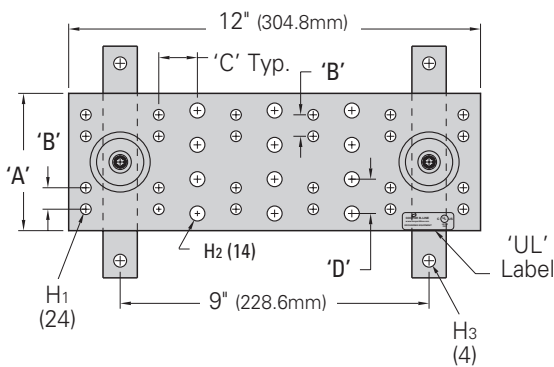

Grounding Accessories

Telecommunications Main Grounding Bar

- Used as a central consolidation point for telecommunications and other low voltage systems within the room
- Typically located on wall or entry room where exterior ground enters building
- Kit includes:
 - 1 - Grounding bar assembly
 - 6 - #6 compression lugs
 - 1 each - #2, 1/0, 2/0, 3/0 compression lugs
 - 12 each - 1/4"-20 x 3/4" (19.0mm) SS4 hex bolts, hex nuts & lock washers
 - 6 each - 3/8"-16 x 1" (25.4mm) SS4 hex bolts, hex nuts & lock washers
- Material: Copper bar and SS4 wall brackets

Dimensional Data

- A = 4" (101.6mm)
- B = 5/8" (15.8mm)
- C = 1 1/4" (31.7mm)
- D = 1" (25.4mm)
- H1 = 5/16"Ø (7.9mm)
- H2 = 7/16"Ø (11.1mm)
- H3 = 3/8"Ø (9.5mm)

Part Number	Includes	Length		Wt./Ea.	
		in.	(mm)	lbs.	(kg)
SBTMGB12	Grounding Bar Assy	12"	(305)	4.7	(2.13)
SBTMGB12K	Bar Assy & Hardware Kit	12"	(305)	7.7	(3.49)
SBTMGB20	Grounding Bar Assy	20"	(508)	7.1	(3.22)
SBTMGB20K	Bar Assy & Hardware Kit	20"	(508)	10.1	(4.58)