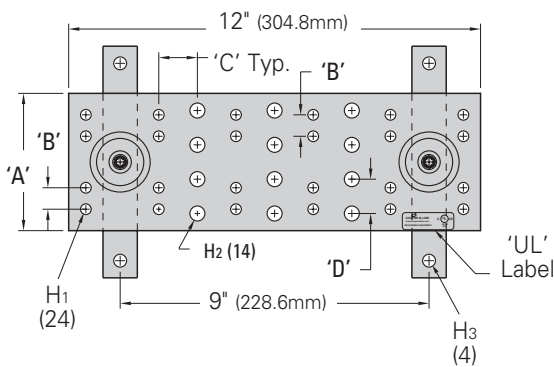

Part Number	Includes	Length		Wt./Ea.	
		in.	(mm)	lbs.	(kg)
SBTMGB12	Grounding Bar Assy	12"	(305)	4.7	(2.13)
SBTMGB12K	Bar Assy & Hardware Kit	12"	(305)	7.7	(3.49)
SBTMGB20	Grounding Bar Assy	20"	(508)	7.1	(3.22)
SBTMGB20K	Bar Assy & Hardware Kit	20"	(508)	10.1	(4.58)