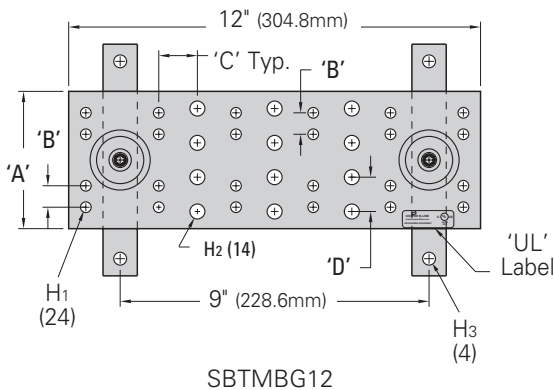

### Dimensional Data

- A = 4" (101.6mm)
- B = 5/8" (15.8mm)
- C = 1 1/4" (31.7mm)
- D = 1" (25.4mm)
- H1 = 5/16"Ø (7.9mm)
- H2 = 7/16"Ø (11.1mm)
- H3 = 3/8"Ø (9.5mm)

Part Number	Includes	Length		Wt./Ea.	
		in.	(mm)	lbs.	(kg)
SBTMGB12	Grounding Bar Assy	12"	(305)	4.7	(2.13)
SBTMGB12K	Bar Assy & Hardware Kit	12"	(305)	7.7	(3.49)
SBTMGB20	Grounding Bar Assy	20"	(508)	7.1	(3.22)
SBTMGB20K	Bar Assy & Hardware Kit	20"	(508)	10.1	(4.58)

## Telecommunications Main Grounding Bar

- Used as a central consolidation point for telecommunications and other low voltage systems within the room
- Typically located on wall or entry room where exterior ground enters building
- Kit includes:
  - 1 - Grounding bar assembly
  - 6 - #6 compression lugs
  - 1 each - #2, 1/0, 2/0, 3/0 compression lugs
  - 12 each - 1/4"-20 x 3/4" (19.0mm) SS4 hex bolts, hex nuts & lock washers
  - 6 each - 3/8"-16 x 1" (25.4mm) SS4 hex bolts, hex nuts & lock washers
- Material: Copper bar and SS4 wall brackets