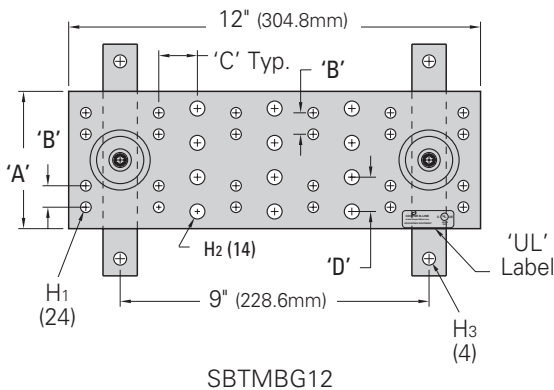

Grounding Accessories

Telecommunications Main Grounding Bar

- Used as a central consolidation point for telecommunications and other low voltage systems within the room
- Typically located on wall or entry room where exterior ground enters building
- Kit includes:
 - 1 - Grounding bar assembly
 - 6 - #6 compression lugs
 - 1 each - #2, 1/0, 2/0, 3/0 compression lugs
 - 12 each - 1/4"-20 x 3/4" (19.0mm) SS4 hex bolts, hex nuts & lock washers
 - 6 each - 3/8"-16 x 1" (25.4mm) SS4 hex bolts, hex nuts & lock washers
- Material: Copper bar and SS4 wall brackets

Dimensional Data

- A = 4" (101.6mm)
- B = 5/8" (15.8mm)
- C = 1 1/4" (31.7mm)
- D = 1" (25.4mm)
- H1 = 5/16"Ø (7.9mm)
- H2 = 7/16"Ø (11.1mm)
- H3 = 3/8"Ø (9.5mm)

Part Number	Includes	Length		Wt./Ea.	
		in.	(mm)	lbs.	(kg)
SBTMGB12	Grounding Bar Assy	12"	(305)	4.7	(2.13)
SBTMGB12K	Bar Assy & Hardware Kit	12"	(305)	7.7	(3.49)
SBTMGB20	Grounding Bar Assy	20"	(508)	7.1	(3.22)
SBTMGB20K	Bar Assy & Hardware Kit	20"	(508)	10.1	(4.58)