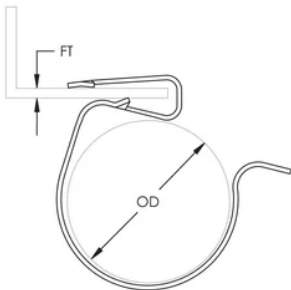

Flange Thickness (FT): 3/16" - 9/32"

Outer Diameter (OD): 0.470" - 0.55"

DIAGRAMS

WARNING

nVent products shall be installed and used only as indicated in nVent's product instruction sheets and training materials. Instruction sheets are available at www.nvent.com and from your nVent customer service representative. Improper installation, misuse, misapplication or other failure to completely follow nVent's instructions and warnings may cause product malfunction, property damage, serious bodily injury and death and/or void your warranty.

APAC
Shanghai:
+ 86 21 2412 1618/19
Sydney:
+61 2 9751 8500

Our powerful portfolio of brands:
nVent.com CADDY ERICO HOFFMAN RAYCHEM SCHROFF
TRACER

CABLE SNAP CLIP, 3/16–9/32" FLANGE 0.472–0.551"

CATALOG NUMBER

SC4D

FEATURES

Clip snaps on flange and cable snaps into clip

PRODUCT ATTRIBUTES

Material: Spring Steel

Finish: nVent CADDY Armour

Flange Thickness (FT): 3/16" - 9/32"

Outer Diameter (OD): 0.470" - 0.55"

DIAGRAMS

WARNING

nVent products shall be installed and used only as indicated in nVent's product instruction sheets and training materials. Instruction sheets are available at www.nvent.com and from your nVent customer service representative. Improper installation, misuse, misapplication or other failure to completely follow nVent's instructions and warnings may cause product malfunction, property damage, serious bodily injury and death and/or void your warranty.