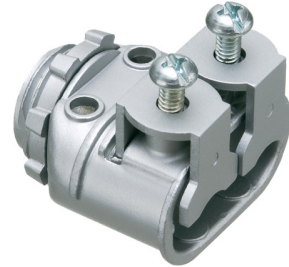

A Arlington

Part : SG3838

Description: Duplex Saddlegrip[®] Connectors

Listing: ULCSA

Country of Origin: USA

Weight: 0.118 lbs/each

Height: 1.526"

Width: 0.780"

Cable Range: (2) 0.445 - 0.612

Knockout Size(s): 1/2"

Trade Size: 3/8"

Packaging

Unit: 25 pcs

Standard: 100 pcs

A Arlington

Part : SG3838

Description: Duplex Saddlegrip[®] Connectors

Listing: ULCSA

Country of Origin: USA

Weight: 0.118 lbs/each

Height: 1.526"

Width: 0.780"

Cable Range: (2) 0.445 - 0.612

Knockout Size(s): 1/2"