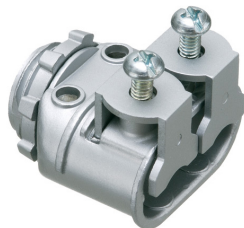

SG3838A

Duplex Saddlegrip® Connectors

Duplex Saddlegrip® Connector with Insulated Throat

Country of Origin: USA

Weight: 0.116 lbs/each

Height: 1.586"

Width: 0.780"

Material(s): Zinc

Cable Range: (2) 0.445 - 0.610

Knockout Size(s): 1/2"

Trade Size: 3/8"

Packaging

Unit: 25 pcs

Standard: 100 pcs

Arlington®

1 Stauffer Industrial Park
Scranton, PA 18517
800/233.4717
Fax 570/562.0646
www.aifittings.com