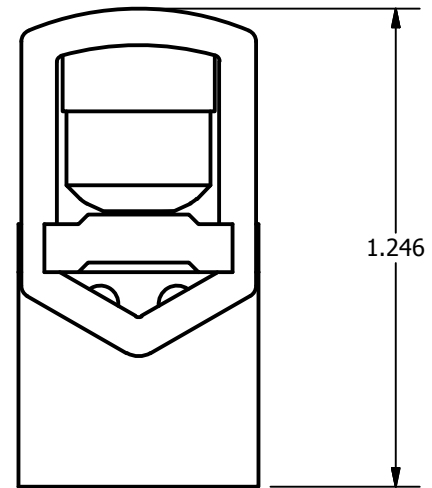

SCREW: E0584	MATERIAL: NONE	REV: A	<b>ILSCO</b> connections matter	
CAT. NO.: SLU-125	PLATING: NONE	DRAWN BY: CLH	SCALE: 3:1	800-776-9775 www.ilsco.com
INFORMATION SHEET: FORM 1	MARKING: TANG: SLU-125   COLLAR: ILSCO, 1/0-6CU	DATE: 12/21/2011	SIZE: A	DWG. NO. <b>M7595-00</b>
				SHEET: 1 OF 1

SCREW: E0584	MATERIAL: NONE	REV: A	 800-776-9775 www.ilsco.com		
CAT. NO.: SLU-125	PLATING: NONE	DRAWN BY: CLH			SCALE: 3:1
INFORMATION SHEET: FORM 1	MARKING: TANG: SLU-125   COLLAR: ILSCO, 1/0-6CU	DATE: 12/21/2011			SIZE: A
			DWG. NO.	M7595-00	
			SHEET: 1 OF 1		