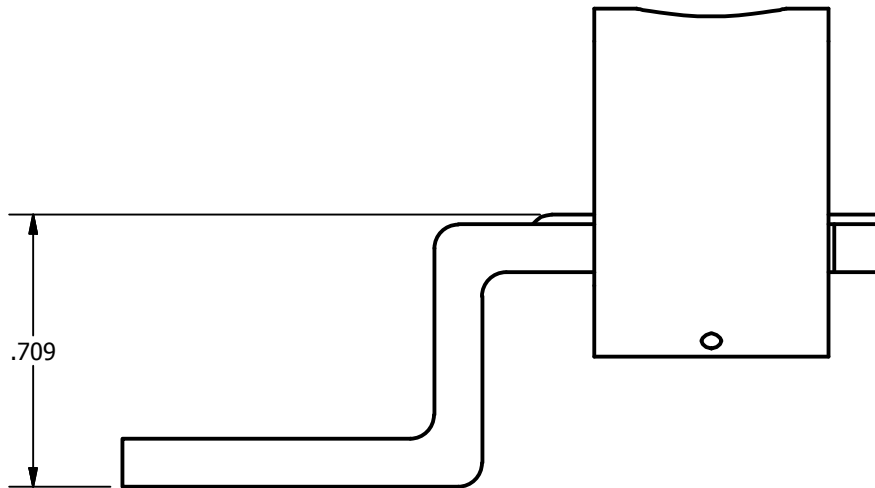

SCREW: E0584	MATERIAL: NONE	REV: A	ILSCO connections matter	
CAT. NO.: SLU-125	PLATING: NONE	DRAWN BY: CLH	SCALE: 3:1	800-776-9775 www.ilsco.com
INFORMATION SHEET: FORM 1	MARKING: TANG: SLU-125   COLLAR: ILSCO, 1/0-6CU	DATE: 12/21/2011	SIZE: A	DWG. NO. M7595-00
				SHEET: 1 OF 1