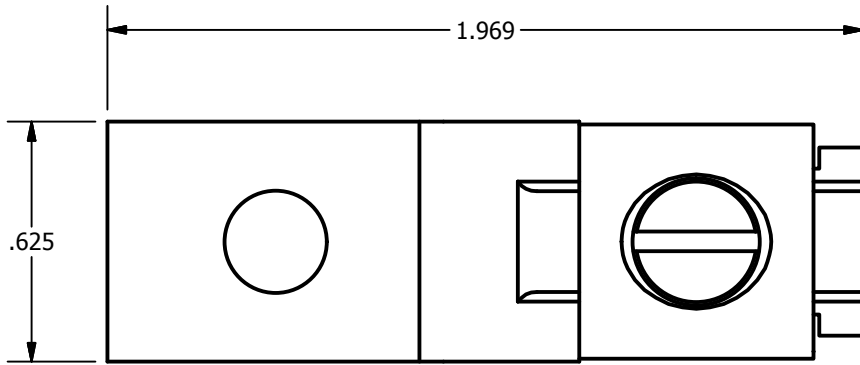

SCREW: E0584	MATERIAL: NONE	REV: A	ILSCO connections matter	
CAT. NO.: SLU-125	PLATING: NONE	DRAWN BY: CLH	SCALE: 3:1	800-776-9775 www.ilsco.com
INFORMATION SHEET: FORM 1	MARKING: TANG: SLU-125   COLLAR: ILSCO, 1/0-6CU	DATE: 12/21/2011	SIZE: A	DWG. NO. M7595-00
				SHEET: 1 OF 1