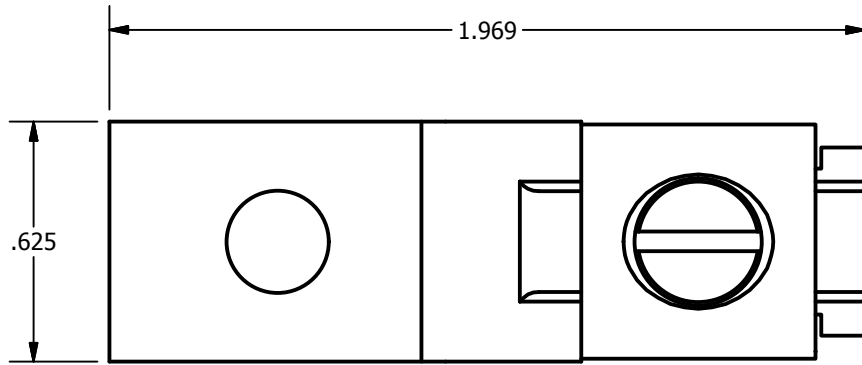

SCREW: E0584	MATERIAL: NONE	REV: A	<b>ILSCO</b> connections matter	
CAT. NO.: SLU-125	PLATING: NONE	DRAWN BY: CLH	SCALE: 3:1	800-776-9775 www.ilsco.com
INFORMATION SHEET: FORM 1	MARKING: TANG: SLU-125   COLLAR: ILSCO, 1/0-6CU	DATE: 12/21/2011	SIZE: A	DWG. NO. <b>M7595-00</b>
				SHEET: 1 OF 1

SCREW: E0584	MATERIAL: NONE	REV: A	 800-776-9775 www.ilsco.com		
CAT. NO.: SLU-125	PLATING: NONE	DRAWN BY: CLH			SCALE: 3:1
INFORMATION SHEET: FORM 1	MARKING: TANG: SLU-125   COLLAR: ILSCO, 1/0-6CU	DATE: 12/21/2011			SIZE: A
			DWG. NO.	M7595-00	
			SHEET: 1 OF 1		