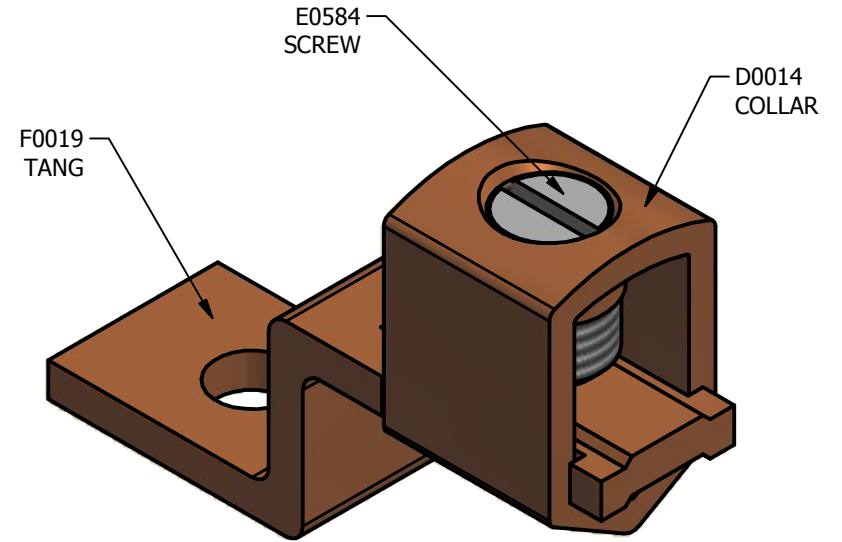

SCREW: E0584	MATERIAL: NONE	REV: A	<b>ILSCO</b> connections matter	
CAT. NO.: SLU-125	PLATING: NONE	DRAWN BY: CLH	SCALE: 3:1	800-776-9775 www.ilsco.com
INFORMATION SHEET: FORM 1	MARKING: TANG: SLU-125   COLLAR: ILSCO, 1/0-6CU	DATE: 12/21/2011	SIZE: A	DWG. NO. <b>M7595-00</b>
				SHEET: 1 OF 1

SCREW: E0584	MATERIAL: NONE	REV: A	 800-776-9775 www.ilsco.com		
CAT. NO.: SLU-125	PLATING: NONE	DRAWN BY: CLH			SCALE: 3:1
INFORMATION SHEET: FORM 1	MARKING: TANG: SLU-125   COLLAR: ILSCO, 1/0-6CU	DATE: 12/21/2011			SIZE: A
			DWG. NO.	M7595-00	
			SHEET: 1 OF 1		