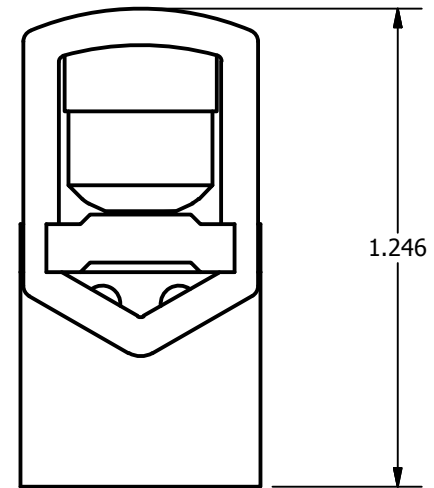

SCREW: E0584	MATERIAL: NONE	REV: A	ILSCO connections matter	
CAT. NO.: SLU-125	PLATING: NONE	DRAWN BY: CLH	SCALE: 3:1	800-776-9775 www.ilsco.com
INFORMATION SHEET: FORM 1	MARKING: TANG: SLU-125   COLLAR: ILSCO, 1/0-6CU	DATE: 12/21/2011	SIZE: A	DWG. NO. M7595-00
				SHEET: 1 OF 1