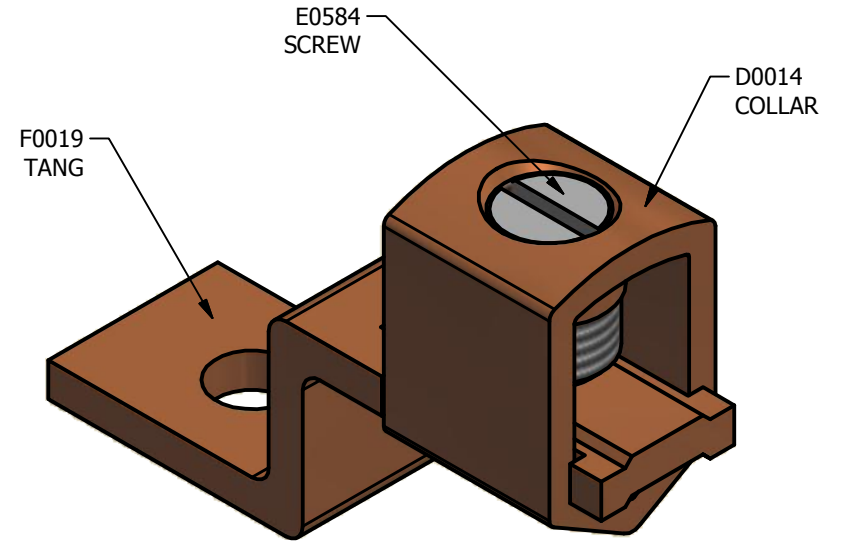

SCREW: E0584	MATERIAL: NONE	REV: A	ILSCO connections matter	
CAT. NO.: SLU-125	PLATING: NONE	DRAWN BY: CLH	SCALE: 3:1	800-776-9775 www.ilsco.com
INFORMATION SHEET: FORM 1	MARKING: TANG: SLU-125   COLLAR: ILSCO, 1/0-6CU	DATE: 12/21/2011	SIZE: A	DWG. NO. M7595-00
				SHEET: 1 OF 1