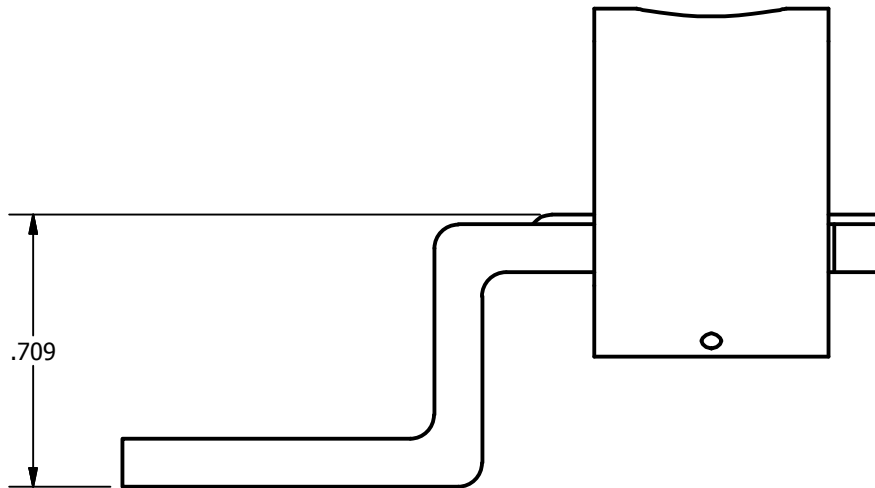

SCREW: E0584	MATERIAL: NONE	REV: A	<b>ILSCO</b> connections matter	
CAT. NO.: SLU-125	PLATING: NONE	DRAWN BY: CLH	SCALE: 3:1	800-776-9775 www.ilsco.com
INFORMATION SHEET: FORM 1	MARKING: TANG: SLU-125   COLLAR: ILSCO, 1/0-6CU	DATE: 12/21/2011	SIZE: A	DWG. NO. <b>M7595-00</b>
				SHEET: 1 OF 1

SCREW: E0584	MATERIAL: NONE	REV: A	 800-776-9775 www.ilsco.com		
CAT. NO.: SLU-125	PLATING: NONE	DRAWN BY: CLH			SCALE: 3:1
INFORMATION SHEET: FORM 1	MARKING: TANG: SLU-125   COLLAR: ILSCO, 1/0-6CU	DATE: 12/21/2011			SIZE: A
			DWG. NO.	M7595-00	
			SHEET: 1 OF 1		