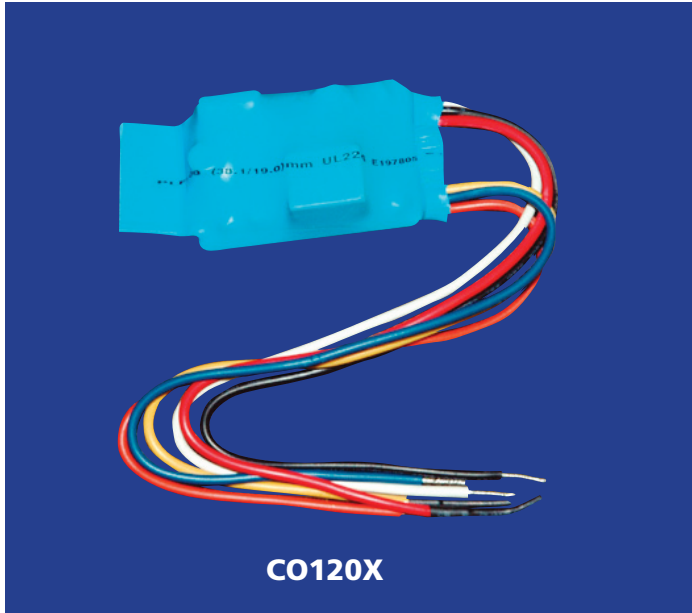

Relay Modules

- 120VAC 60Hz 0.08 AMP

- Carbon Monoxide Relay Module – CO120X
- Smoke Alarm Relay Module – SM120X

CO120X Description

The Kidde CO120X can be used to activate auxiliary warning devices such as external bells and sirens, hallway or stairway lighting. This relay will only activate when it receives a CO signal from an interconnect Carbon Monoxide Alarm.

**Not for sale by individual unit

SM120X Description

The Kidde SM120X can be used to activate auxiliary warning devices such as external bells and sirens, hallway or stairway lighting. This relay will only activate when it receives a smoke signal from an interconnect Smoke Alarm.

**Not for sale by individual unit

1016 Corporate Park Drive
 Mebane NC 27302
 1-800-880-6788
 www.Kidde.com

revised 08/2008

Distributed by:

Relay Modules

- 120VAC 60Hz 0.08 AMP

- Carbon Monoxide Relay Module – CO120X
- Smoke Alarm Relay Module – SM120X

CO120X Description

The Kidde CO120X can be used to activate auxiliary warning devices such as external bells and sirens, hallway or stairway lighting. This relay will only activate when it receives a CO signal from an interconnect Carbon Monoxide Alarm.