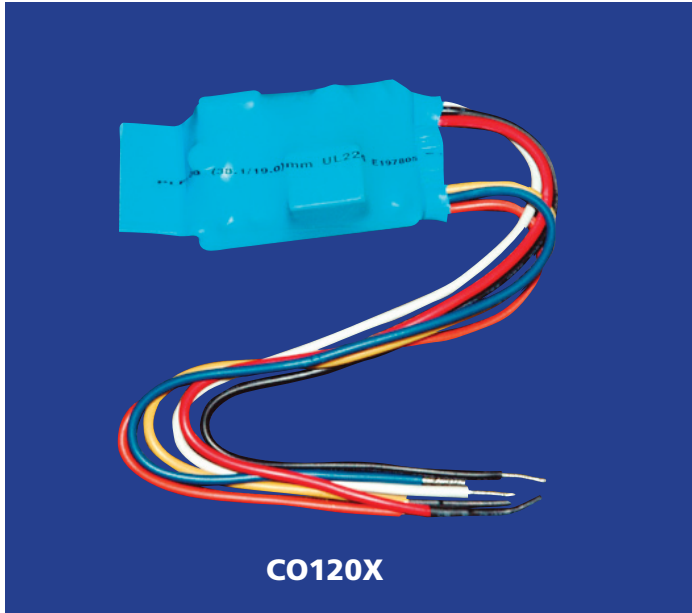

Relay Modules

- 120VAC 60Hz 0.08 AMP

- Carbon Monoxide Relay Module – CO120X
- Smoke Alarm Relay Module – SM120X

CO120X Description

The Kidde CO120X can be used to activate auxiliary warning devices such as external bells and sirens, hallway or stairway lighting. This relay will only activate when it receives a CO signal from an interconnect Carbon Monoxide Alarm.

Ordering Information

UPC: 0-47871-61207-9

Part Number	12 of 5	Pack Quantity
CO120X**	4787 16120 79	Master Pack (24 units)

Dimensions (w x d x h inches)	Weight	Case/Skid	Layers/Skid	Skid Weight
7 x 14 x 7	3lbs	75	5	225lbs

**Not for sale by individual unit

SM120X Description

The Kidde SM120X can be used to activate auxiliary warning devices such as external bells and sirens, hallway or stairway lighting. This relay will only activate when it receives a smoke signal from an interconnect Smoke Alarm.

CO120X Description

The Kidde CO120X can be used to activate auxiliary warning devices such as external bells and sirens, hallway or stairway lighting. This relay will only activate when it receives a CO signal from an interconnect Carbon Monoxide Alarm.