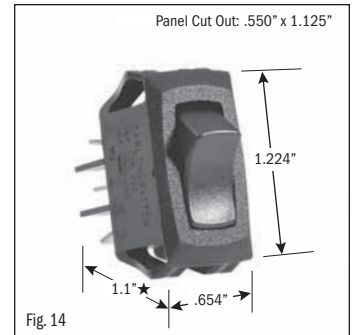

¹ 10 (4) Amps 250 VAC μ 185

² On-Off same color as Visi (Red)

continued on page 2

★ Switch height measurement in Figures above, includes body and terminals combined