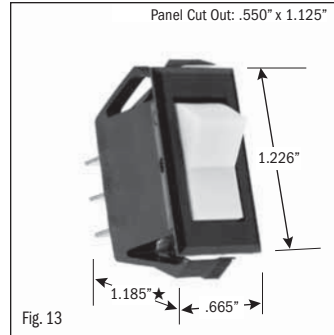

¹ 10 (4) Amps 250 VAC μ 185

² On-Off same color as Visi (Red)

continued on page 2

★ Switch height measurement in Figures above, includes body and terminals combined