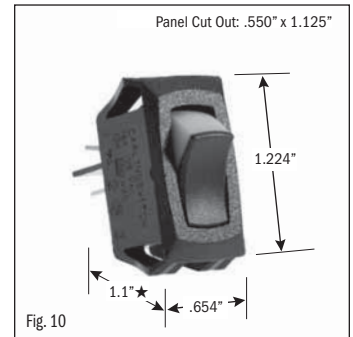

¹ 10 (4) Amps 250 VAC μ 185

² On-Off same color as Visi (Red)

continued on page 2

★ Switch height measurement in Figures above, includes body and terminals combined