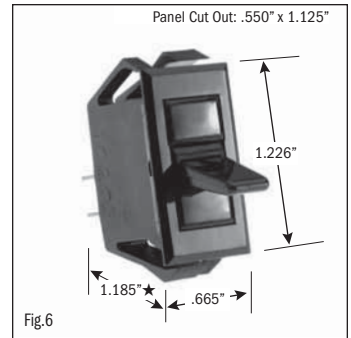

¹ 10 (4) Amps 250 VAC μ 185

² On-Off same color as Visi (Red)

continued on page 2

★ Switch height measurement in Figures above, includes body and terminals combined