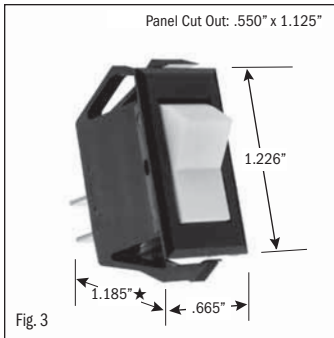

¹ 10 (4) Amps 250 VAC μ 185

² On-Off same color as Visi (Red)

continued on page 2

★ Switch height measurement in Figures above, includes body and terminals combined