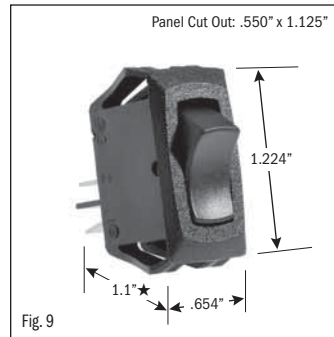

¹ 10 (4) Amps 250 VAC μ 185

² On-Off same color as Visi (Red)

continued on page 2

★ Switch height measurement in Figures above, includes body and terminals combined