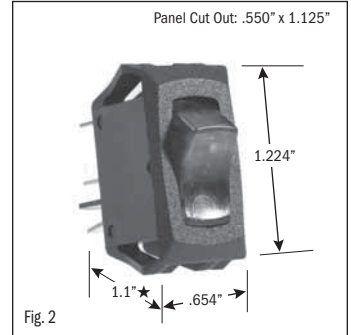

¹ 10 (4) Amps 250 VAC μ 185

² On-Off same color as Visi (Red)

continued on page 2

★ Switch height measurement in Figures above, includes body and terminals combined