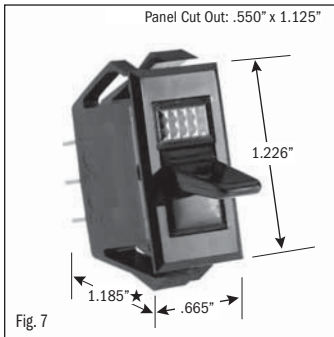

¹ 10 (4) Amps 250 VAC μ 185

² On-Off same color as Visi (Red)

continued on page 2

★ Switch height measurement in Figures above, includes body and terminals combined