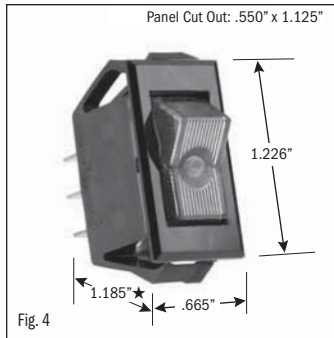

¹ 10 (4) Amps 250 VAC μ 185

² On-Off same color as Visi (Red)

continued on page 2

★ Switch height measurement in Figures above, includes body and terminals combined