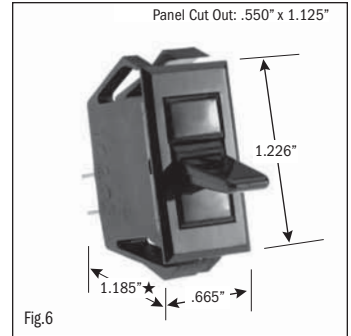

¹ 10 (4) Amps 250 VAC μ 185

² On-Off same color as Visi (Red)

continued on page 2

★ Switch height measurement in Figures above, includes body and terminals combined