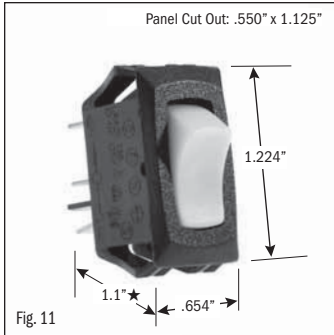

¹ 10 (4) Amps 250 VAC μ 185

² On-Off same color as Visi (Red)

continued on page 2

★ Switch height measurement in Figures above, includes body and terminals combined