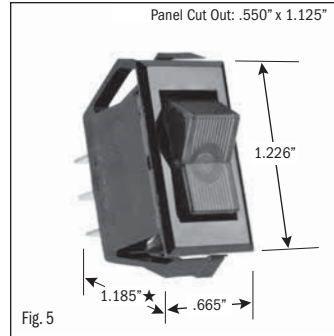

¹ 10 (4) Amps 250 VAC μ 185

² On-Off same color as Visi (Red)

continued on page 2

★ Switch height measurement in Figures above, includes body and terminals combined