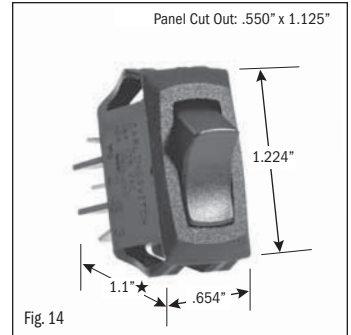

¹ 10 (4) Amps 250 VAC μ 185

² On-Off same color as Visi (Red)

continued on page 2

★ Switch height measurement in Figures above, includes body and terminals combined