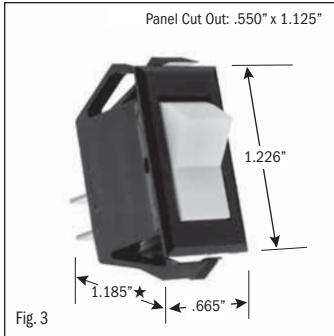

¹ 10 (4) Amps 250 VAC μ 185

² On-Off same color as Visi (Red)

continued on page 2

★ Switch height measurement in Figures above, includes body and terminals combined