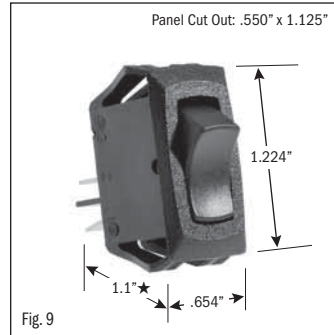

¹ 10 (4) Amps 250 VAC μ 185

² On-Off same color as Visi (Red)

continued on page 2

★ Switch height measurement in Figures above, includes body and terminals combined