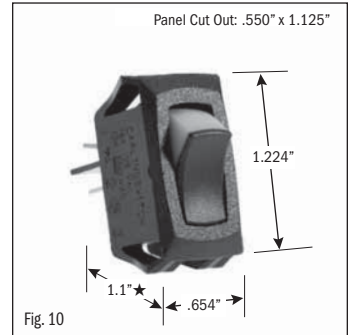

¹ 10 (4) Amps 250 VAC μ 185

² On-Off same color as Visi (Red)

continued on page 2

★ Switch height measurement in Figures above, includes body and terminals combined