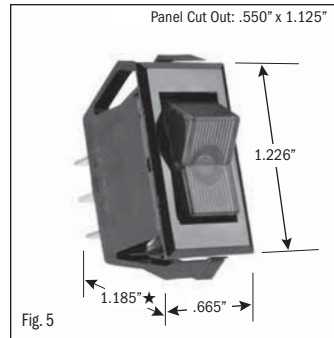

¹ 10 (4) Amps 250 VAC μ 185

² On-Off same color as Visi (Red)

continued on page 2

★ Switch height measurement in Figures above, includes body and terminals combined