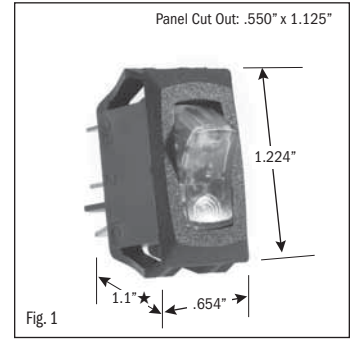

¹ 10 (4) Amps 250 VAC μ 185

² On-Off same color as Visi (Red)

continued on page 2

★ Switch height measurement in Figures above, includes body and terminals combined