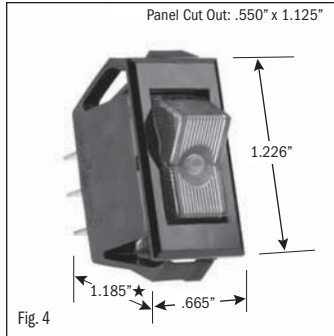

¹ 10 (4) Amps 250 VAC μ 185

² On-Off same color as Visi (Red)

continued on page 2

★ Switch height measurement in Figures above, includes body and terminals combined