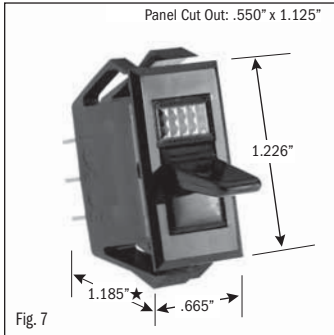

¹ 10 (4) Amps 250 VAC μ 185

² On-Off same color as Visi (Red)

continued on page 2

★ Switch height measurement in Figures above, includes body and terminals combined