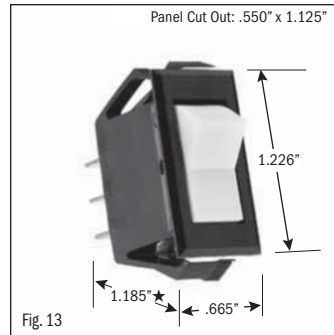

¹ 10 (4) Amps 250 VAC μ 185

² On-Off same color as Visi (Red)

continued on page 2

★ Switch height measurement in Figures above, includes body and terminals combined