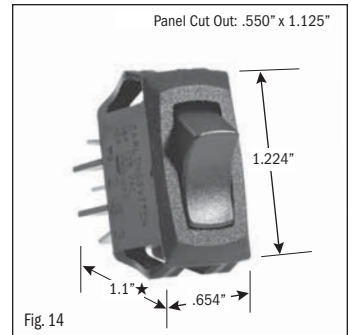

¹ 10 (4) Amps 250 VAC μ 185

² On-Off same color as Visi (Red)

continued on page 2

★ Switch height measurement in Figures above, includes body and terminals combined