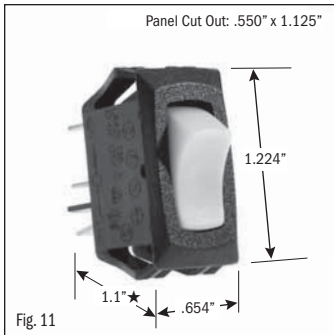

¹ 10 (4) Amps 250 VAC μ 185

² On-Off same color as Visi (Red)

continued on page 2

★ Switch height measurement in Figures above, includes body and terminals combined