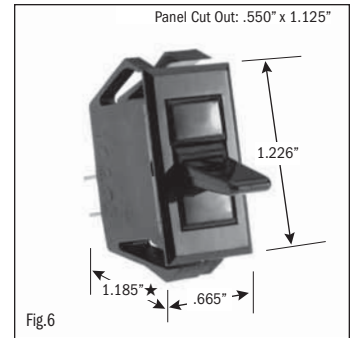

¹ 10 (4) Amps 250 VAC μ 185

² On-Off same color as Visi (Red)

continued on page 2

★ Switch height measurement in Figures above, includes body and terminals combined