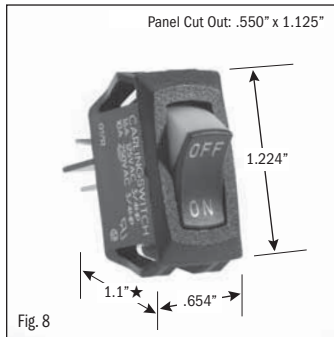

¹ 10 (4) Amps 250 VAC μ 185

² On-Off same color as Visi (Red)

continued on page 2

★ Switch height measurement in Figures above, includes body and terminals combined