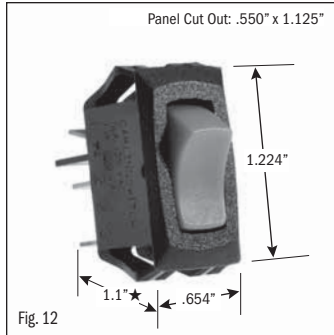

¹ 10 (4) Amps 250 VAC μ 185

² On-Off same color as Visi (Red)

continued on page 2

★ Switch height measurement in Figures above, includes body and terminals combined