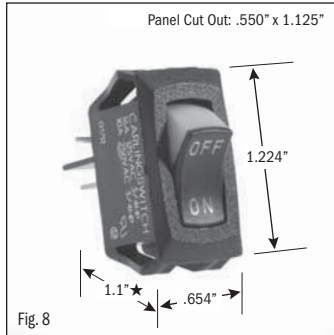

¹ 10 (4) Amps 250 VAC μ 185

² On-Off same color as Visi (Red)

continued on page 2

★ Switch height measurement in Figures above, includes body and terminals combined