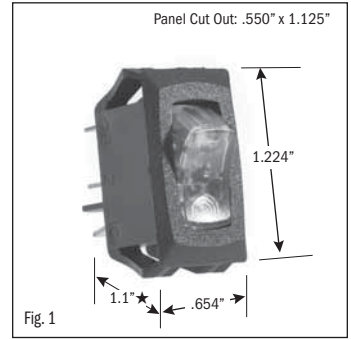

¹ 10 (4) Amps 250 VAC μ 185

² On-Off same color as Visi (Red)

continued on page 2

★ Switch height measurement in Figures above, includes body and terminals combined