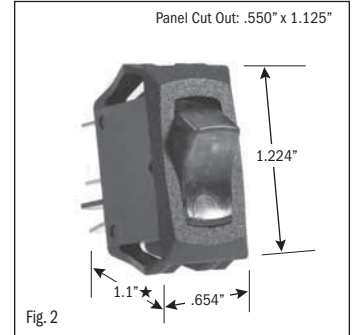

¹ 10 (4) Amps 250 VAC μ 185

² On-Off same color as Visi (Red)

continued on page 2

★ Switch height measurement in Figures above, includes body and terminals combined