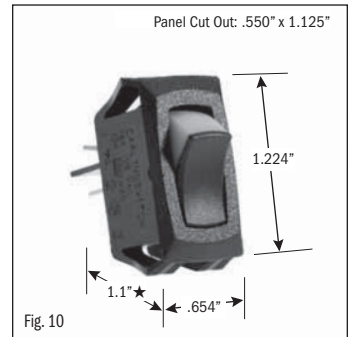

¹ 10 (4) Amps 250 VAC μ 185

² On-Off same color as Visi (Red)

continued on page 2

★ Switch height measurement in Figures above, includes body and terminals combined