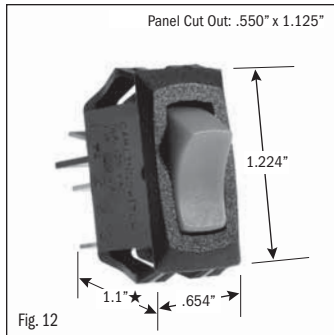

¹ 10 (4) Amps 250 VAC μ 185

² On-Off same color as Visi (Red)

continued on page 2

★ Switch height measurement in Figures above, includes body and terminals combined