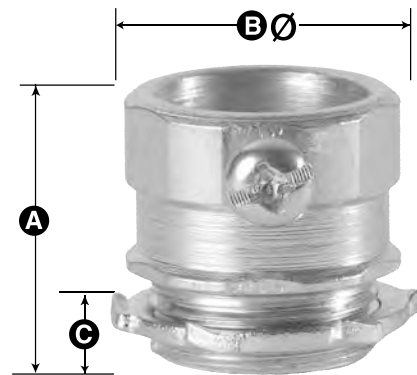

* Fittings 2-1/2" & larger may be steel or malleable iron

Dimensional Table

Cat. #	A Overall Length	B Diameter	C Length of Thread
SS50/BUS	1.130	1.125	.375
SS51/BUS	1.250	1.380	.375
SS52/BUS	1.500	1.630	.500
SS53/BUS	2.750	2.000	.500
SS54/BUS	2.880	2.250	.500
SS55/BUS	2.000	2.750	.625
SS56/BUS	3.940	3.220	1.250
SS57/BUS	3.060	4.840	1.375
SS58/BUS	3.380	4.360	1.375
SS59/BUS	3.560	4.860	1.500

EMT Conduit Fittings 5

Made in the USA Since 1946

EMT Connectors Set Screw Type

- For connecting & bonding electrical metallic tubing to a box or enclosure
- Steel, zinc plated *
- UL rated concrete tight when taped

SPEC-grade

EMT Connectors - Set Screw (SS)

Cat. #	Size	Unit Ctn	Std Pkg	WT/ 100
SS50US	1/2"	50	250	10
SS51US	3/4"	25	125	14
SS52US	1"	20	100	23
SS53US	1-1/4"	5	25	40
SS54US	1-1/2"	5	25	52
SS55US	2"	-	20	80
SS56US	2-1/2"	-	6	142
SS57US	3"	-	6	183
SS58US	3-1/2"	-	3	250
SS59US	4"	-	3	283