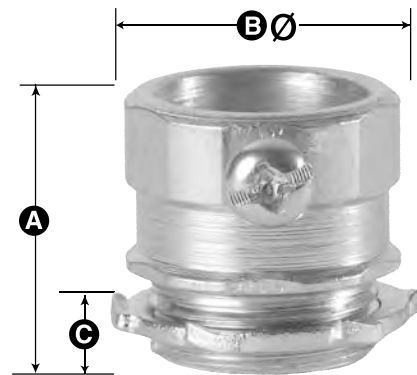

Made in the USA Since 1946

EMT Connectors Set Screw Type

- For connecting & bonding electrical metallic tubing to a box or enclosure
- Steel, zinc plated *
- UL rated concrete tight when taped

SPEC-grade

EMT Connectors - Set Screw (SS)

Cat. #	Size	Unit Ctn	Std Pkg	WT/ 100
SS50US	1/2"	50	250	10
SS51US	3/4"	25	125	14
SS52US	1"	20	100	23
SS53US	1-1/4"	5	25	40
SS54US	1-1/2"	5	25	52
SS55US	2"	-	20	80
SS56US	2-1/2"	-	6	142
SS57US	3"	-	6	183
SS58US	3-1/2"	-	3	250
SS59US	4"	-	3	283

* Fittings 2-1/2" & larger may be steel or malleable iron

Dimensional Table

Cat. #	A Overall Length	B Diameter	C Length of Thread
SS50/BUS	1.130	1.125	.375
SS51/BUS	1.250	1.380	.375
SS52/BUS	1.500	1.630	.500
SS53/BUS	2.750	2.000	.500
SS54/BUS	2.880	2.250	.500
SS55/BUS	2.000	2.750	.625
SS56/BUS	3.940	3.220	1.250
SS57/BUS	3.060	4.840	1.375
SS58/BUS	3.380	4.360	1.375
SS59/BUS	3.560	4.860	1.500

EMT Conduit Fittings 5

Made in the USA Since 1946

EMT Connectors Set Screw Type

- For connecting & bonding electrical metallic tubing to a box or enclosure
- Steel, zinc plated *
- UL rated concrete tight when taped