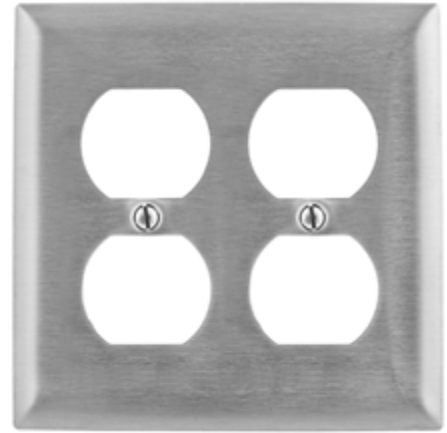

Wallplates Duplex Receptacle Wallplates

HUBBELL

Features

- Ideal for highly corrosive environments
- Non-magnetic
- Protective plastic film helps to prevent scratches and damage

Ordering Information

Description	Catalog No.	UPC
2-Gang, 2-Duplex Openings	SS82	883778201318

Listings

UL Listed
CSA Certified

Online Resources

[eCatalog](#)

Specifications

Plate Material	Stainless steel 302/304
Plate Type	2-Gang
Plate Openings	Duplex Receptacle
Mounting Screws	302/304 SS, Slotted Head
Appearance	Horizontal brushed finish