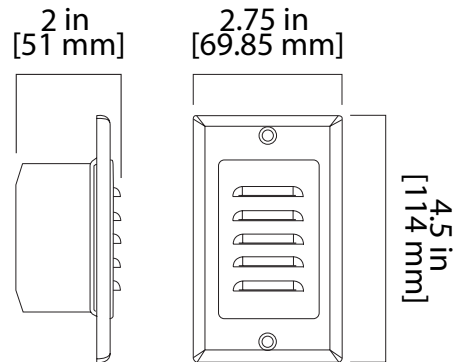

STP

LED Step Light

Project

Catalog

Type

Product Description

NICOR's LED Step Lights are a great complement for your residential and commercial projects. This step light not only provides a touch of safety, but it offers a warm, natural glow making it a perfect accent for any project. For a truly customizable choice, this LED step light offers paintable faceplates making them versatile for any application. Wet location approved for indoor and outdoor use.

Construction
Stamped aluminum faceplates
High efficiency, fully sealed, maintenance-free LED chamber

Optical System
Louver to conceal LEDs and provide a unique light distribution pattern

Electrical
Long-life LED system coupled with electrical driver to deliver optimal performance per watt
Operating temperature rating of -10°F to 122°F (-23°C to 50°C)
TM-21 Projected L70(6k) life 50,000 hours
Input voltage of 120V

Mounting and installation
Mounts directly in a Non-Metallic 1-Gang box
Modular design allows fixture to be mounted in horizontal or vertical orientation
Wet location approved for indoor and outdoor use

Finish
White powder coat finish

Options
May be mounted in vertical (as provided from factory) or horizontal orientation
Available in White, Black and Oil-Rubbed Bronze, in both Vertical and Horizontal *(White vertical faceplate included)*

Warranty
5-year limited system warranty standard

PRODUCT INFORMATION

Color Temperature:	2700K
LED Lifetime Projected (Hrs):	50,000
Input Voltage (V):	120V
Power Draw (W)	1W
Trim Height:	4.5 in (114 mm)
Trim Width:	2.75 in (69.85 mm)
Fixture Depth:	2 in (51 mm)

Ordering Information

Example: STP-10-120-WH

Series	Version	Voltage	Color
STP	10	120	WH

Faceplate Ordering Information

Horizontal		
FPHBK (Black)	FPHOB (Oil-Rubbed Bronze)	FPHWH (White)
Vertical		
FPVBK (Black)	FVOB (Oil-Rubbed Bronze)