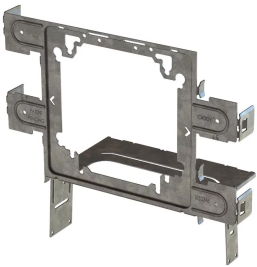

SNAP TO STUD ELECTRICAL BOX BRACKET, 2 1/2", 3 5/8", 4", 6" WALL DEPTH, 4", 4 11/16" BOX

CATALOG NUMBER

STS2346

CERTIFICATIONS

FEATURES

Snap to stud function makes installation fast and easy, saving time and increasing productivity

Self-leveling feature ensures the electrical box is always square to the stud, for a consistent and professional installation

Mounts to either side of the stud and can be mounted side by side on the same stud

Additional mounting tabs allow the bracket to be secured to the front and inside face of the stud for extra stability

Unique fold-out tabs eliminate the need to use scrap pieces of floor track to provide rigidity when mounting to the open face of studs

Specially shaped key holes help keep the box assembled even when the mud ring is removed, providing greater access to the box in the field

PRODUCT ATTRIBUTES

Material: Steel

Finish: Electrogalvanized

Stud Wall Depth: 2 1/2" - 3 5/8"; 4" Min