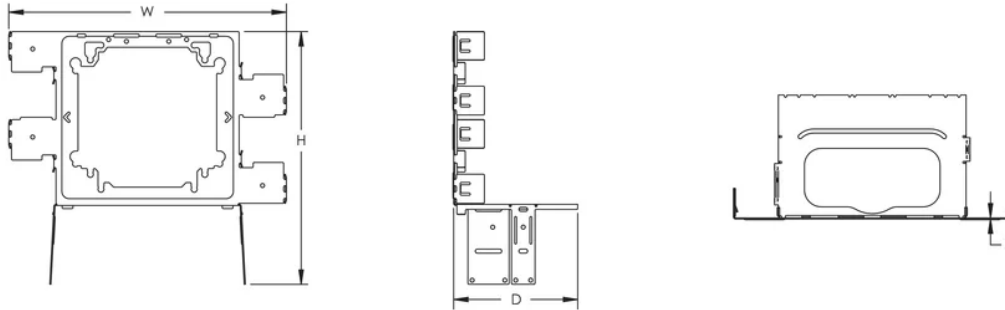

Self-leveling feature ensures the electrical box is always square to the stud, for a consistent and professional installation

Mounts to either side of the stud and can be mounted side by side on the same stud

Specially shaped key holes help keep the box assembled even when the mud ring is removed, providing greater access to the box in the field

PRODUCT ATTRIBUTES

Material: Steel

Finish: Electrogalvanized

Stud Wall Depth: 2 1/2" - 3 5/8"; 4" Min

Box Size: 4";4 11/16"

Depth (D): 3 5/8"

Height (H): 7.45"

Width (W): 8 1/4"

Thickness (T): 0.03"

DIAGRAMS

WARNING

nVent products shall be installed and used only as indicated in nVent's product instruction sheets and training materials. Instruction sheets are available at www.nvent.com and from your nVent customer service representative. Improper installation, misuse, misapplication or other failure to completely follow nVent's instructions and warnings may cause product malfunction, property damage, serious bodily injury and death and/or void your warranty.