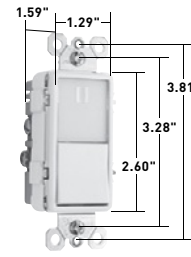

SWITCHES

TradeMaster® Tamper-Resistant Decorator Combination Switches 15A, 120/125VAC

TM818TRWCC

TM838TRLACC

TM83USBWCC6

NTL873WCC6

CATALOG NUMBER	RATING		COLOR	NEMA CONFIG. NO.	3rd PARTY COMPLIANCE		
	A.	VAC			UL20	UL498	cULus
TAMPER-RESISTANT SINGLE POLE SWITCH & SINGLE RECEPTACLE							
TM818TRICC	15	120/125	Ivory	5-15R	•	•	•
TM818TRWCC	15	120/125	White	5-15R	•	•	•
TM818TRCC	15	120/125	Brown	5-15R	•	•	•
TM818TRBKCC	15	120/125	Black	5-15R	•	•	•
TM818TRLACC	15	120/125	Light Almond	5-15R	•	•	•
TAMPER-RESISTANT SINGLE POLE SWITCH & SINGLE RECEPTACLE WITH PILOT LIGHT							
TM818TRPLICC	15	120/125	Ivory	5-15R	•	•	•
TM818TRPLWCC	15	120/125	White	5-15R	•	•	•
TM818TRPLBKCC	15	120/125	Black	5-15R	•	•	•
TM818TRPLLACC	15	120/125	Light Almond	5-15R	•	•	•
TAMPER-RESISTANT THREE-WAY SWITCH & SINGLE RECEPTACLE							
TM838TRICC	15	120/125	Ivory	5-15R	•	•	•
TM838TRWCC	15	120/125	White	5-15R	•	•	•
TM838TRCC	15	120/125	Brown	5-15R	•	•	•
TM838TRBKCC	15	120/125	Black	5-15R	•	•	•
TM838TRLACC	15	120/125	Light Almond	5-15R	•	•	•
TAMPER-RESISTANT TWO SINGLE POLE SWITCHES & SINGLE RECEPTACLE							
TM8118TRICC	15	120/125	Ivory	5-15R	•	•	•
TM8118TRWCC	15	120/125	White	5-15R	•	•	•
TM8118TRCC	15	120/125	Brown	5-15R	•	•	•
TM8118TRBKCC	15	120/125	Black	5-15R	•	•	•
TM8118TRLACC	15	120/125	Light Almond	5-15R	•	•	•

CATALOG NUMBER	RATING		COLOR	NEMA CONFIG. NO.	3rd PARTY COMPLIANCE
	A.	VAC			cULus
TWO USB CHARGERS WITH SINGLE POLE/3-WAY SWITCH					
TM83USBICC6	15	120	Ivory	5-15R	•
TM83USBWCC6	15	120	White	5-15R	•
TM83USBLACC6	15	120	Light Almond	5-15R	•
TM83USBBKCC6	15	120	Black	5-15R	•
TM83USBNICC6	15	120	Nickel	5-15R	•
NIGHT LIGHT WITH SINGLE POLE/3-WAY SWITCH WITH ADJUSTABLE LIGHT LEVELS					
NTL873ICC6	15	120/125	Ivory	5-15R	•
NTL873WCC6	15	120/125	White	5-15R	•
NTL873LACC6	15	120/125	Light Almond	5-15R	•
NTL873BKCC6	15	120/125	Black	5-15R	•
NTL873NICC6	15	120/125	Nickel	5-15R	•