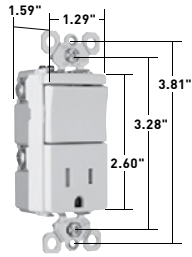

SWITCHES

TradeMaster® Tamper-Resistant Decorator Combination Switches 15A, 120/125VAC

TM818TRWCC