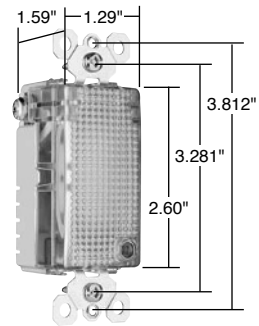

TMHWLCC

TMHWLECC

TM8HWLWCC

TM8HWLTRLACC

Catalog Number	Rating A. VAC	Light Output In 1' FCD*	Color	3rd Party Compliance	
				UL US	UL1598
<b>TradeMaster® Decorator Full Hallway Light with Light Sensor</b>					
TMHWLCC	— 120	0.1328	Clear		•
<b>Enhanced Decorator Full Hallway Light with Light Sensor</b>					
TMHWLECC	— 120	1.079	Clear		•
<b>Enhanced Decorator Full Hallway Light without Light Sensor</b>					
TMHWLENSCC	— 120	1.113	Clear		•
<b>Full Hallway Decorator Light for use with P&amp;S Metal Louver Plates**</b>					
TMHWLLOUVCC	— 120	0.0843	Clear		•

\*FCD = Foot Candle Distance, 1 Lumen = 1 FCD. See page S-56 for more information.

\*\*For Louver Plates, see Page Q-21.

Catalog Number	Rating A. VAC	Light Output In 1' FCD*	Color	NEMA Config. No.	3rd Party Compliance	
					UL US	UL498
<b>TradeMaster® Decorator Hallway Light &amp; Single Receptacle</b>						
TM8HWLICC	15 120/125	0.1442	Ivory	5-15R		•
TM8HWLWCC	15 120/125	0.1442	White	5-15R		•
TM8HWLCC	15 120/125	0.1442	Brown	5-15R		•
TM8HWLBKCC	15 120/125	0.1442	Black	5-15R		•
TM8HWLLACC	15 120/125	0.1442	Light Almond	5-15R		•
<b>Decorator Hallway Light with High Output Light &amp; Tamper-Resistant Single Receptacle</b>						
TM8HWLTRICC	15 125	0.2561	Ivory	5-15R		•
TM8HWLTRWCC	15 125	0.2561	White	5-15R		•
TM8HWLTRCC	15 125	0.2561	Brown	5-15R		•
TM8HWLTRBKCC	15 125	0.2561	Black	5-15R		•
TM8HWLTRLACC	15 125	0.2561	Light Almond	5-15R		•

\*FCD = Foot Candle Distance. 1 Lumen = 1 FCD. See page S-56 for more information.

For complete line of Decorator Combination Devices, see Pages D-9 – D-12, D-20, D-24, D-33 and D-39.

All devices listed on this page conform to NEMA WD-1 and WD-6.