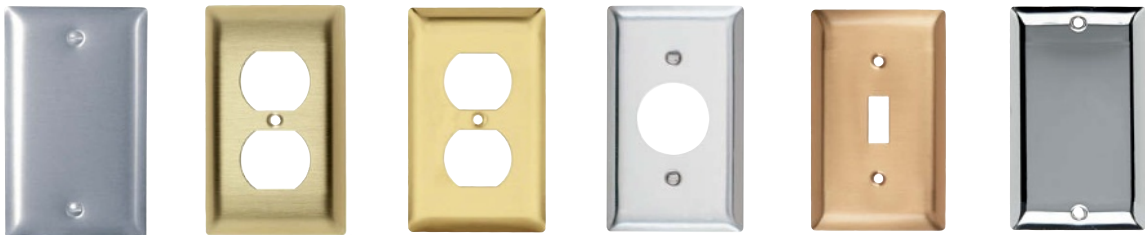

# Devices & Wall Plates Color Selection Chart

Pass & Seymour

## Devices & Plastic Wall Plate Colors

Ivory      Light Almond      White      Green

Black      Blue      Brown      Gray      Orange      Red

See specific device and wall plate catalog charts for particular color availabilities.

## Metal Wall Plates

**Metal Finish**    Aluminum      Brass (Brushed)      Polished Brass      Stainless Steel      Brushed Bronze      Chrome