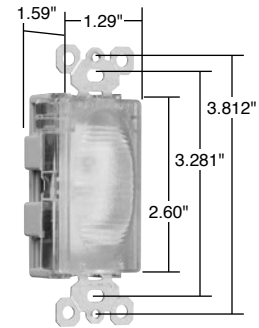

TMHWLCC

TMHWLECC

TM8HWLWCC

TM8HWLTRLACC

Catalog Number	Rating A. VAC	Light Output In 1' FCD*	Color	3rd Party Compliance	
				UL US	UL1598
<b>TradeMaster® Decorator Full Hallway Light with Light Sensor</b>					
TMHWLCC	— 120	0.1328	Clear		•
<b>Enhanced Decorator Full Hallway Light with Light Sensor</b>					
TMHWLECC	— 120	1.079	Clear		•
<b>Enhanced Decorator Full Hallway Light without Light Sensor</b>					
TMHWLENSCC	— 120	1.113	Clear		•
<b>Full Hallway Decorator Light for use with P&amp;S Metal Louver Plates**</b>					
TMHWLLOUVCC	— 120	0.0843	Clear		•

\*FCD = Foot Candle Distance, 1 Lumen = 1 FCD. See page S-56 for more information.

\*\*For Louver Plates, see Page Q-21.

Catalog Number	Rating A. VAC	Light Output In 1' FCD*	Color	NEMA Config. No.	3rd Party Compliance	
					UL US	UL498
<b>TradeMaster® Decorator Hallway Light &amp; Single Receptacle</b>						
TM8HWLICC	15 120/125	0.1442	Ivory	5-15R		•
TM8HWLWCC	15 120/125	0.1442	White	5-15R		•
TM8HWLCC	15 120/125	0.1442	Brown	5-15R		•
TM8HWLBKCC	15 120/125	0.1442	Black	5-15R		•
TM8HWLLACC	15 120/125	0.1442	Light Almond	5-15R		•
<b>Decorator Hallway Light with High Output Light &amp; Tamper-Resistant Single Receptacle</b>						
TM8HWLTRICC	15 125	0.2561	Ivory	5-15R		•
TM8HWLTRWCC	15 125	0.2561	White	5-15R		•
TM8HWLTRCC	15 125	0.2561	Brown	5-15R		•
TM8HWLTRBKCC	15 125	0.2561	Black	5-15R		•
TM8HWLTRLACC	15 125	0.2561	Light Almond	5-15R		•

\*FCD = Foot Candle Distance. 1 Lumen = 1 FCD. See page S-56 for more information.

For complete line of Decorator Combination Devices, see Pages D-9 – D-12, D-20, D-24, D-33 and D-39.

All devices listed on this page conform to NEMA WD-1 and WD-6.