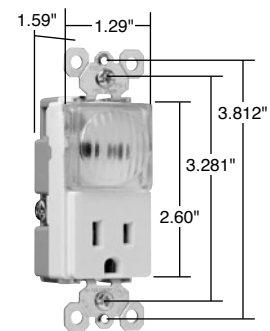

TMHWLCC

TMHWLECC

TM8HWLWCC

TM8HWLTRLACC

Catalog Number	Rating A. VAC	Light Output In 1' FCD*	Color	3rd Party Compliance	
				UL US	UL1598
<b>TradeMaster® Decorator Full Hallway Light with Light Sensor</b>					
TMHWLCC	— 120	0.1328	Clear		•
<b>Enhanced Decorator Full Hallway Light with Light Sensor</b>					
TMHWLECC	— 120	1.079	Clear		•
<b>Enhanced Decorator Full Hallway Light without Light Sensor</b>					
TMHWLENSCC	— 120	1.113	Clear		•
<b>Full Hallway Decorator Light for use with P&amp;S Metal Louver Plates**</b>					
TMHWLLOUVCC	— 120	0.0843	Clear		•

\*FCD = Foot Candle Distance, 1 Lumen = 1 FCD. See page S-56 for more information.

\*\*For Louver Plates, see Page Q-21.

Catalog Number	Rating A. VAC	Light Output In 1' FCD*	Color	NEMA Config. No.	3rd Party Compliance	
					UL US	UL498
<b>TradeMaster® Decorator Hallway Light &amp; Single Receptacle</b>						
TM8HWLICC	15 120/125	0.1442	Ivory	5-15R		•
TM8HWLWCC	15 120/125	0.1442	White	5-15R		•
TM8HWLCC	15 120/125	0.1442	Brown	5-15R		•
TM8HWLBKCC	15 120/125	0.1442	Black	5-15R		•
TM8HWLLACC	15 120/125	0.1442	Light Almond	5-15R		•
<b>Decorator Hallway Light with High Output Light &amp; Tamper-Resistant Single Receptacle</b>						
TM8HWLTRICC	15 125	0.2561	Ivory	5-15R		•
TM8HWLTRWCC	15 125	0.2561	White	5-15R		•
TM8HWLTRCC	15 125	0.2561	Brown	5-15R		•
TM8HWLTRBKCC	15 125	0.2561	Black	5-15R		•
TM8HWLTRLACC	15 125	0.2561	Light Almond	5-15R		•

\*FCD = Foot Candle Distance. 1 Lumen = 1 FCD. See page S-56 for more information.

For complete line of Decorator Combination Devices, see Pages D-9 – D-12, D-20, D-24, D-33 and D-39.

All devices listed on this page conform to NEMA WD-1 and WD-6.