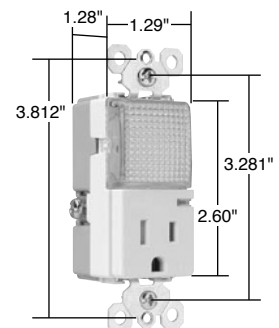

TMHWLCC

TMHWLECC

TM8HWLWCC

TM8HWLTRLACC

Catalog Number	Rating A. VAC	Light Output In 1' FCD*	Color	3rd Party Compliance	
				UL US	UL1598
<b>TradeMaster® Decorator Full Hallway Light with Light Sensor</b>					
TMHWLCC	— 120	0.1328	Clear		•
<b>Enhanced Decorator Full Hallway Light with Light Sensor</b>					
TMHWLECC	— 120	1.079	Clear		•
<b>Enhanced Decorator Full Hallway Light without Light Sensor</b>					
TMHWLENSCC	— 120	1.113	Clear		•
<b>Full Hallway Decorator Light for use with P&amp;S Metal Louver Plates**</b>					
TMHWLLOUVCC	— 120	0.0843	Clear		•

\*FCD = Foot Candle Distance, 1 Lumen = 1 FCD. See page S-56 for more information.

\*\*For Louver Plates, see Page Q-21.

Catalog Number	Rating A. VAC	Light Output In 1' FCD*	Color	NEMA Config. No.	3rd Party Compliance	
					UL US	UL498
<b>TradeMaster® Decorator Hallway Light &amp; Single Receptacle</b>						
TM8HWLICC	15 120/125	0.1442	Ivory	5-15R		•
TM8HWLWCC	15 120/125	0.1442	White	5-15R		•
TM8HWLCC	15 120/125	0.1442	Brown	5-15R		•
TM8HWLBKCC	15 120/125	0.1442	Black	5-15R		•
TM8HWLLACC	15 120/125	0.1442	Light Almond	5-15R		•
<b>Decorator Hallway Light with High Output Light &amp; Tamper-Resistant Single Receptacle</b>						
TM8HWLTRICC	15 125	0.2561	Ivory	5-15R		•
TM8HWLTRWCC	15 125	0.2561	White	5-15R		•
TM8HWLTRCC	15 125	0.2561	Brown	5-15R		•
TM8HWLTRBKCC	15 125	0.2561	Black	5-15R		•
TM8HWLTRLACC	15 125	0.2561	Light Almond	5-15R		•

\*FCD = Foot Candle Distance. 1 Lumen = 1 FCD. See page S-56 for more information.

For complete line of Decorator Combination Devices, see Pages D-9 – D-12, D-20, D-24, D-33 and D-39.

All devices listed on this page conform to NEMA WD-1 and WD-6.