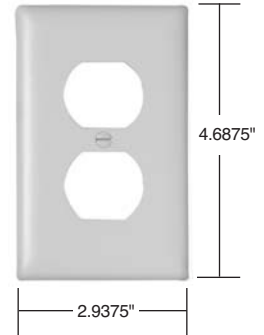

TradeMaster® Thermoplastic Nylon One & Two Gang

Pass & Seymour

Technical Specifications

3rd Party Compliance

UL Listed, Standard UL514, Cover Plates for Flush Mounted Wiring Devices.
CSA Certified.

Performance

Environmental	Chemical-Resistant
Flammability	UL94 V2

Materials

Plate Material	.070" Nylon 6
Plate Finish	Matte
Screws	Steel, Heads Painted to Match Plate Color

Warranty

1 Year

Dimensions for
TradeMaster One Gang