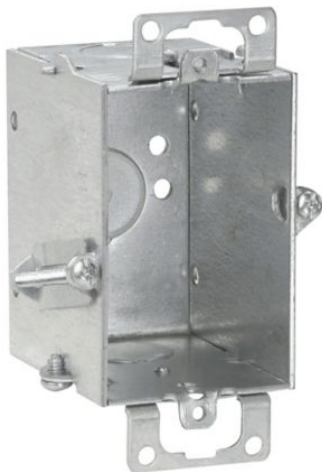

Eaton TP224

Catalog Number: TP224

Eaton Crouse-Hinds series Switch Box, (1) 1/2", Hold-Tite, Conduit (no clamps), 2-1/2", (1) 1/2", Steel, Ears, Gangable, 12.5 cubic inch capacity

General specifications

Product Name	Catalog Number
Eaton Crouse-Hinds series switch box	TP224
UPC	Product Length/Depth
786189102246	2 in
Product Height	Product Width
3 in	2.5 in
Product Weight	
0.61 lb	

All other trademarks are property of their respective owners.

[Eaton.com/socialmedia](https://www.eaton.com/socialmedia)

Eaton TP224

Catalog Number: TP224

Eaton Crouse-Hinds series Switch Box, (1) 1/2", Hold-Tite, Conduit (no clamps), 2-1/2", (1) 1/2", Steel, Ears, Gangable, 12.5 cubic inch capacity

General specifications

Product Name	Catalog Number
Eaton Crouse-Hinds series switch box	TP224
UPC	Product Length/Depth
786189102246	2 in
Product Height	Product Width
3 in	2.5 in
Product Weight	
0.61 lb	