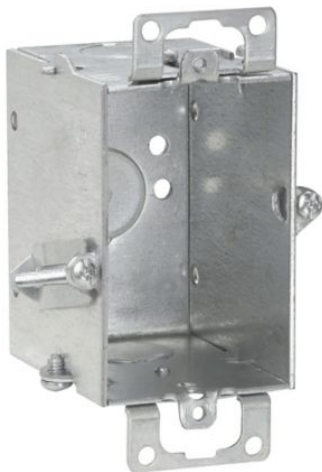

Eaton TP224

Catalog Number: TP224

Eaton Crouse-Hinds series Switch Box, (1) 1/2", Hold-Tite, Conduit (no clamps), 2-1/2", (1) 1/2", Steel, Ears, Gangable, 12.5 cubic inch capacity

General specifications

Product Name	Catalog Number
Eaton Crouse-Hinds series switch box	TP224
UPC	Product Length/Depth
786189102246	2 in
Product Height	Product Width
3 in	2.5 in
Product Weight	
0.61 lb	

Type

Gangable

Capacity

12.5 cubic in

Conduit/cable

Conduit (no clamps)

Bracket style

Hold-Tite

End Knockouts

(1) 1/2 in

Bottom Knockouts

(1) 1/2 in

Material

Steel

Special features

Ears

All other trademarks are property of their respective owners.

[Eaton.com/socialmedia](https://www.eaton.com/socialmedia)

Eaton TP224

Catalog Number: TP224

Eaton Crouse-Hinds series Switch Box, (1) 1/2", Hold-Tite, Conduit (no clamps), 2-1/2", (1) 1/2", Steel, Ears, Gangable, 12.5 cubic inch capacity