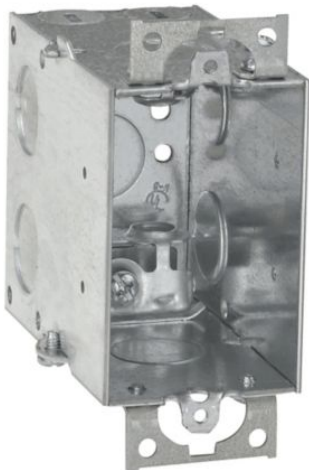

Eaton TP244

Catalog Number: TP244

Eaton Crouse-Hinds series Switch Box, (1) 1/2", 2, AC/MC clamps, 3-1/2", (1) 1/2" , Steel, (2) 1/2", Ears, Gangable, 18.0 cubic inch capacity

General specifications

Product Name	Catalog Number
Eaton Crouse-Hinds series switch box	TP244
UPC	Product Length/Depth
786189102444	2 in
Product Height	Product Width
3 in	3.5 in
Product Weight	
0.81 lb	

Eaton is a registered trademark.

All other trademarks are property of their respective owners.

[Eaton.com/socialmedia](https://www.eaton.com/socialmedia)

Eaton TP244

Catalog Number: TP244

Eaton Crouse-Hinds series Switch Box, (1) 1/2", 2, AC/MC clamps, 3-1/2", (1) 1/2" , Steel, (2) 1/2", Ears, Gangable, 18.0 cubic inch capacity

General specifications

Product Name	Catalog Number
Eaton Crouse-Hinds series switch box	TP244
UPC	Product Length/Depth
786189102444	2 in
Product Height	Product Width
3 in	3.5 in
Product Weight	
0.81 lb	

Type

Gangable

Capacity

18 cubic in

Conduit/cable

AC/MC clamps

End Knockouts

(1) 1/2 in