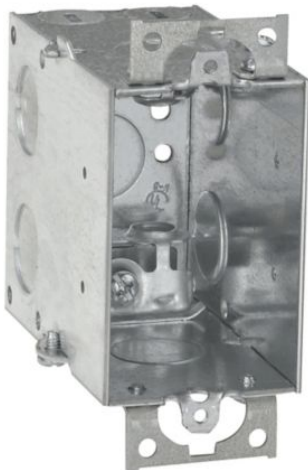

Eaton TP244

Catalog Number: TP244

Eaton Crouse-Hinds series Switch Box, (1) 1/2", 2, AC/MC clamps, 3-1/2", (1) 1/2" , Steel, (2) 1/2", Ears, Gangable, 18.0 cubic inch capacity

General specifications

Product Name	Catalog Number
Eaton Crouse-Hinds series switch box	TP244
UPC	Product Length/Depth
786189102444	2 in
Product Height	Product Width
3 in	3.5 in
Product Weight	
0.81 lb	

Certifications and compliances

Area classification

Ordinary/Non-Hazardous Locations

Standards type

NEC/CEC

Product specifications

Depth

3-1/2"

Type

Gangable

Capacity

18 cubic in

Conduit/cable

AC/MC clamps

End Knockouts

(1) 1/2 in

Eaton is a registered trademark.

All other trademarks are property of their respective owners.

[Eaton.com/socialmedia](https://www.eaton.com/socialmedia)

Eaton TP244

Catalog Number: TP244

Eaton Crouse-Hinds series Switch Box, (1) 1/2", 2, AC/MC clamps, 3-1/2", (1) 1/2" , Steel, (2) 1/2", Ears, Gangable, 18.0 cubic inch capacity