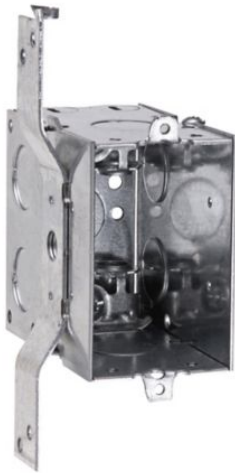

Eaton TP246

Catalog Number: TP246

Eaton Crouse-Hinds series Switch Box, (1) 1/2", S, set 7/8", 2, AC/MC clamps, 3-1/2", (1) 1/2", Steel, (2) 1/2", Gangable, 18.0 cubic inch capacity

General specifications

| | |
|--------------------------------------|-----------------------------|
| Product Name | Catalog Number |
| Eaton Crouse-Hinds series switch box | TP246 |
| UPC | Product Length/Depth |
| 786189102468 | 2 in |
| Product Height | Product Width |
| 3 in | 3.5 in |
| Product Weight | |
| 0.88 lb | |

Eaton is a registered trademark.

All other trademarks are property of their respective owners.

[Eaton.com/socialmedia](https://www.eaton.com/socialmedia)

Eaton TP246

Catalog Number: TP246

Eaton Crouse-Hinds series Switch Box, (1) 1/2", S, set 7/8", 2, AC/MC clamps, 3-1/2", (1) 1/2", Steel, (2) 1/2", Gangable, 18.0 cubic inch capacity

General specifications

| | |
|--------------------------------------|-----------------------------|
| Product Name | Catalog Number |
| Eaton Crouse-Hinds series switch box | TP246 |
| UPC | Product Length/Depth |
| 786189102468 | 2 in |
| Product Height | Product Width |
| 3 in | 3.5 in |
| Product Weight | |
| 0.88 lb | |