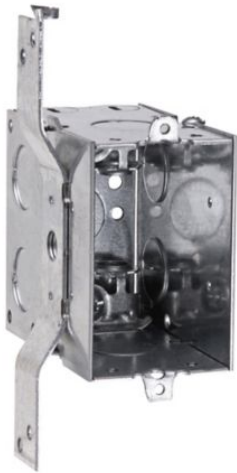

Eaton TP246

Catalog Number: TP246

Eaton Crouse-Hinds series Switch Box, (1) 1/2", S, set 7/8", 2, AC/MC clamps, 3-1/2", (1) 1/2", Steel, (2) 1/2", Gangable, 18.0 cubic inch capacity

General specifications

| | |
|--------------------------------------|-----------------------------|
| Product Name | Catalog Number |
| Eaton Crouse-Hinds series switch box | TP246 |
| UPC | Product Length/Depth |
| 786189102468 | 2 in |
| Product Height | Product Width |
| 3 in | 3.5 in |
| Product Weight | |
| 0.88 lb | |

Type

Gangable

Capacity

18 cubic in

Conduit/cable

AC/MC clamps

Bracket style

S, Set 7/8"

Eaton is a registered trademark.

All other trademarks are property of their respective owners.

[Eaton.com/socialmedia](https://www.eaton.com/socialmedia)

Eaton TP246

Catalog Number: TP246

Eaton Crouse-Hinds series Switch Box, (1) 1/2", S, set 7/8", 2, AC/MC clamps, 3-1/2", (1) 1/2", Steel, (2) 1/2", Gangable, 18.0 cubic inch capacity